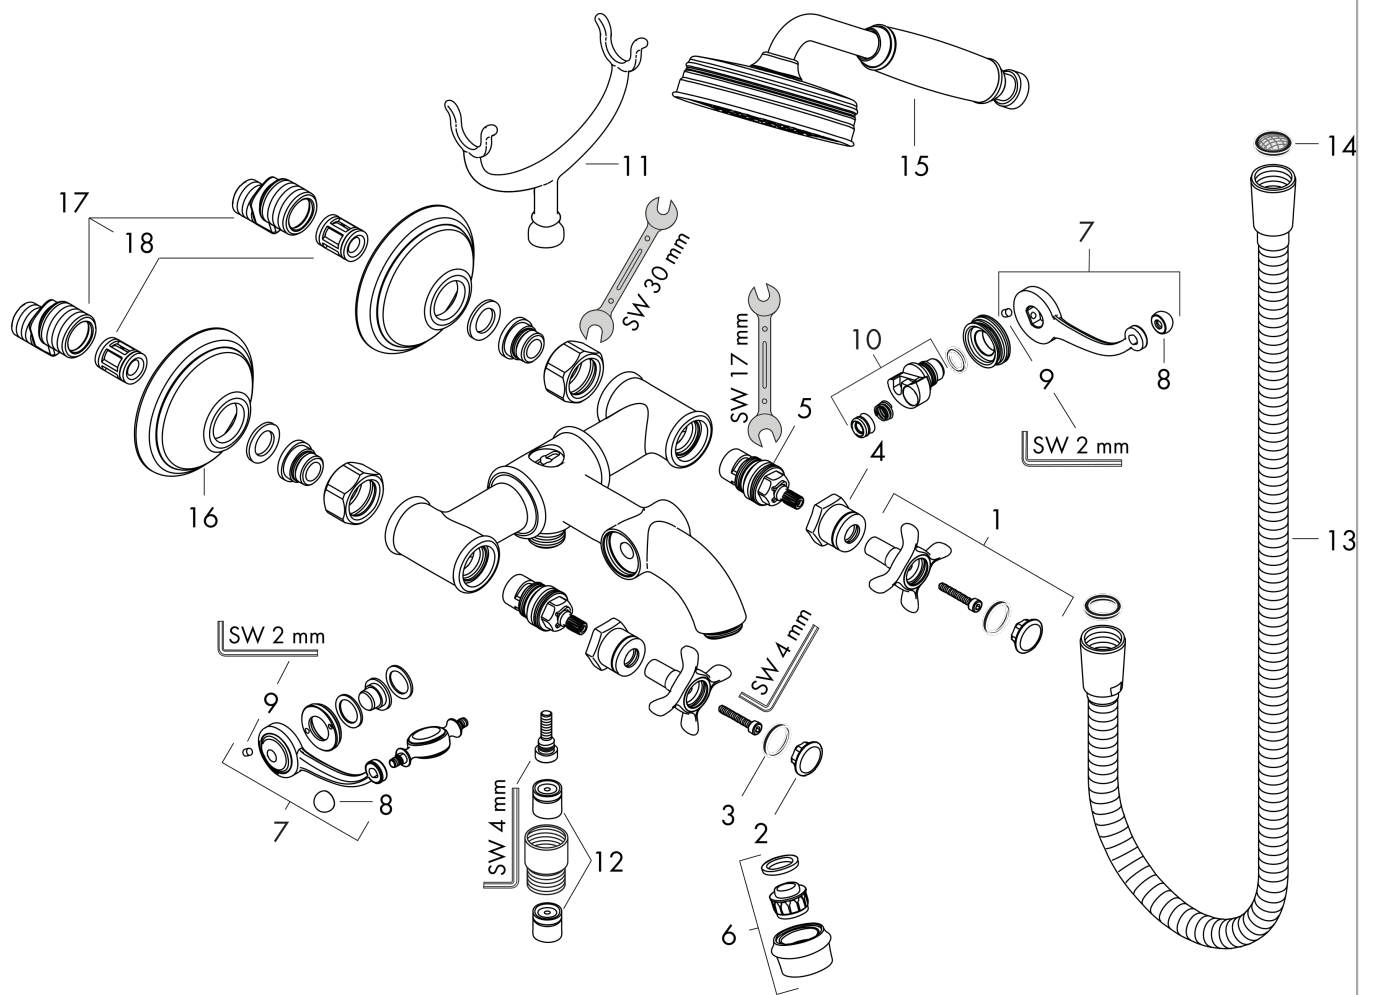

AXOR Montreux

AXOR Montreux Wall-Mounted Tub Filler with Cross Handles with 2.0 GPM Handshower

Finishes : **chrome** Part no. : **16540001**

Description

Features

- 90° ceramic valves
- integrated shower support
- Diverter for handshower

Item details

List Price \$ 1,662.00

Technology

Compliance

Product image

Scale drawing

AXOR Montreux

AXOR Montreux Wall-Mounted Tub Filler with Cross Handles with 2.0 GPM Handshower

Finishes : **chrome** Part no. : **16540001**

Exploded drawing

Year of production: >06/06

AXOR Montreux

AXOR Montreux Wall-Mounted Tub Filler with Cross Handles with 2.0 GPM Handshower

Finishes : **chrome** Part no. : **16540001**

Spare parts list

Year of production: >06/06

Pos.	Description	Part no.	Price	PU
1	handle	16597000	-	1
2	set of screw covers, cold / hot water / neutral	97987000	-	1
3	O-ring 16x2	98133000	-	1
4	sleeve	97993000	-	1
5	shut off unit	94149000	-	1
6	aerator M22x1 (25 l/min)	98575000	-	1
7	sliding gear lever	98594000	-	1
8	set of nuts	92852000	-	1
9	hollow set screw M4x6	97767000	-	1
10	selector	98591000	-	1
11	shower base	98590000	-	1
12	set of non return valves DW 15	94074000	-	1
13	shower hose 1,25 m	28112000	-	1
14	filter packing	94246000	-	1
15	handshower	16320001	-	1
16	escutcheon	98595000	-	1
17	set of S-unions	98592001	-	1
18	noise reduction	96429000	-	1