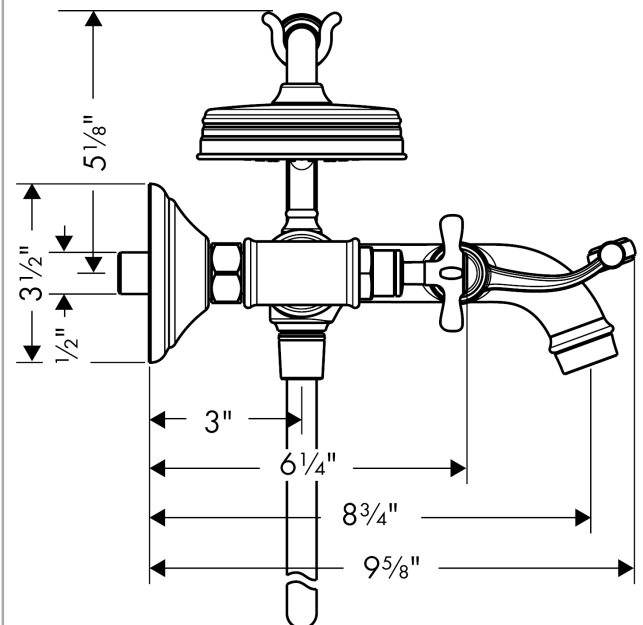

AXOR Montreux

AXOR Montreux Wall-Mounted Tub Filler with Cross Handles with 2.0 GPM Handshower

Finishes : **chrome** Part no. : **16540001**

Description

Features

- 90° ceramic valves
- integrated shower support
- Diverter for handshower

Item details

List Price \$ 1,662.00

Technology

Compliance

Product image

Scale drawing

AXOR Montreux

AXOR Montreux Wall-Mounted Tub Filler with Cross Handles with 2.0 GPM Handshower

Finishes : **chrome** Part no. : **16540001**

Exploded drawing

Year of production: >06/06

AXOR Montreux

AXOR Montreux Wall-Mounted Tub Filler with Cross Handles with 2.0 GPM Handshower

Finishes : **chrome** Part no. : **16540001**

Spare parts list

Year of production: >06/06

Pos.	Description	Part no.	Price	PU
1	handle	16597000	-	1
2	set of screw covers, cold / hot water / neutral	97987000	-	1
3	O-ring 16x2	98133000	-	1
4	sleeve	97993000	-	1
5	shut off unit	94149000	-	1
6	aerator M22x1 (25 l/min)	98575000	-	1
7	sliding gear lever	98594000	-	1
8	set of nuts	92852000	-	1
9	hollow set screw M4x6	97767000	-	1
10	selector	98591000	-	1
11	shower base	98590000	-	1
12	set of non return valves DW 15	94074000	-	1
13	shower hose 1,25 m	28112000	-	1
14	filter packing	94246000	-	1
15	handshower	16320001	-	1
16	escutcheon	98595000	-	1
17	set of S-unions	98592001	-	1
18	noise reduction	96429000	-	1