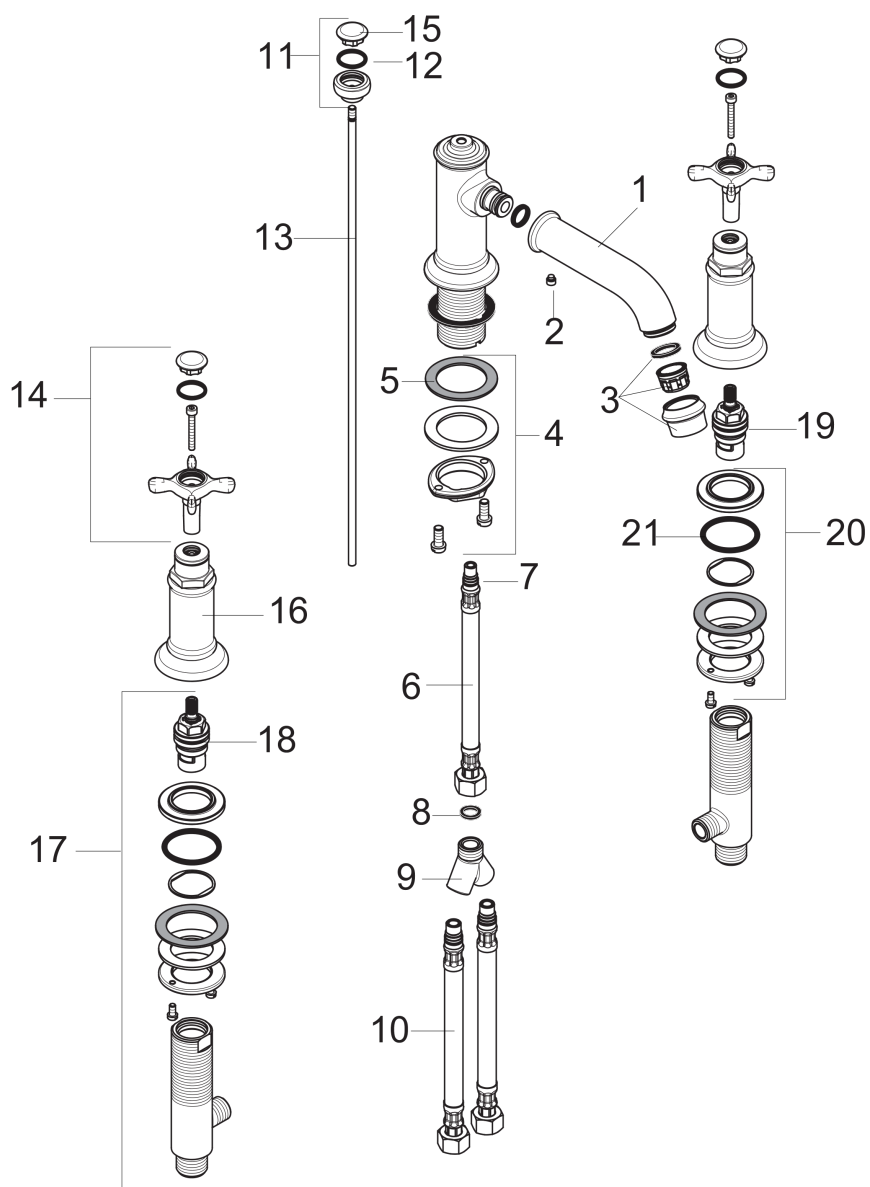

AXOR Montreux

AXOR Montreux Widespread Faucet with Cross Handles, Low Spout, 1.2 GPM

Finishes : **chrome** Part no. : **16536001**

Description

Features

- Laminar spray
- maximum Flow rate at 44 PSI: 1.2 GPM
- 90° ceramic valves
- pop-up waste set G 1

Item details

List Price \$ 815.00

Technology

Compliance

Product image

Scale drawing

AXOR Montreux

AXOR Montreux Widespread Faucet with Cross Handles, Low Spout, 1.2 GPM

Finishes : **chrome** Part no. : **16536001**

Exploded drawing

Year of production: >01/18

AXOR Montreux
AXOR Montreux Widespread Faucet with Cross Handles, Low Spout, 1.2 GPM

 Finishes : **chrome** Part no. : **16536001**

Spare parts list

Year of production: >01/18

Pos.	Description	Part no.	Price	PU
1	spout cpl.	92978000	-	1
2	hollow set screw M6x5	98447000	-	1
3	aerator M24x1 (4,5 l/min)	93254000	-	1
4	fixing set (Ø 34)	95049000	-	1
5	lever collar	97548000	-	1
6	connection hose 450 mm M8x0,75 G3/8	97206000	-	1
7	O-ring 7x1,5	98422000	-	1
8	sealing set	95581000	-	1
9	hose connection angel	97753000	-	1
10	connection hose 17½" M10x1 3/8"	94071001	-	1
11	diverter knob	98619000	-	1
12	O-ring 16x2	98133000	-	1
13	pull rod	94067000	-	1
14	handle	16291000	-	1
15	set of screw covers, cold / hot water / neutral	97987000	-	1
16	escutcheon for handle	97988000	-	1
17	valve	88503000	-	1
18	shut off unit right closing	94009000	-	1
19	shut off unit left closing	94008000	-	1
20	fixing set for shut off unit	88511000	-	1
21	O-ring 34x3	98069000	-	1
a	pop up waste	88509000	-	1