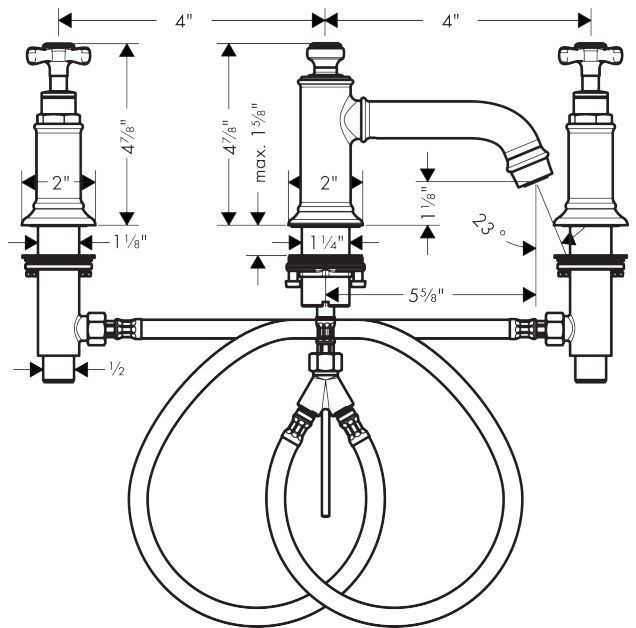

AXOR Montreux

AXOR Montreux Widespread Faucet with Cross Handles, Low Spout, 1.2 GPM

Finishes : **chrome** Part no. : **16536001**

Description

Features

- Laminar spray
- maximum Flow rate at 44 PSI: 1.2 GPM
- 90° ceramic valves
- pop-up waste set G 1

Item details

List Price \$ 815.00

Technology

Compliance

Product image

Scale drawing

AXOR Montreux

AXOR Montreux Widespread Faucet with Cross Handles, Low Spout, 1.2 GPM

Finishes : **chrome** Part no. : **16536001**

Exploded drawing

Year of production: >01/18

AXOR Montreux
AXOR Montreux Widespread Faucet with Cross Handles, Low Spout, 1.2 GPM

 Finishes : **chrome** Part no. : **16536001**

Spare parts list

Year of production: >01/18

Pos.	Description	Part no.	Price	PU
1	spout cpl.	92978000	-	1
2	hollow set screw M6x5	98447000	-	1
3	aerator M24x1 (4,5 l/min)	93254000	-	1
4	fixing set (Ø 34)	95049000	-	1
5	lever collar	97548000	-	1
6	connection hose 450 mm M8x0,75 G3/8	97206000	-	1
7	O-ring 7x1,5	98422000	-	1
8	sealing set	95581000	-	1
9	hose connection angel	97753000	-	1
10	connection hose 17½" M10x1 3/8"	94071001	-	1
11	diverter knob	98619000	-	1
12	O-ring 16x2	98133000	-	1
13	pull rod	94067000	-	1
14	handle	16291000	-	1
15	set of screw covers, cold / hot water / neutral	97987000	-	1
16	escutcheon for handle	97988000	-	1
17	valve	88503000	-	1
18	shut off unit right closing	94009000	-	1
19	shut off unit left closing	94008000	-	1
20	fixing set for shut off unit	88511000	-	1
21	O-ring 34x3	98069000	-	1
a	pop up waste	88509000	-	1