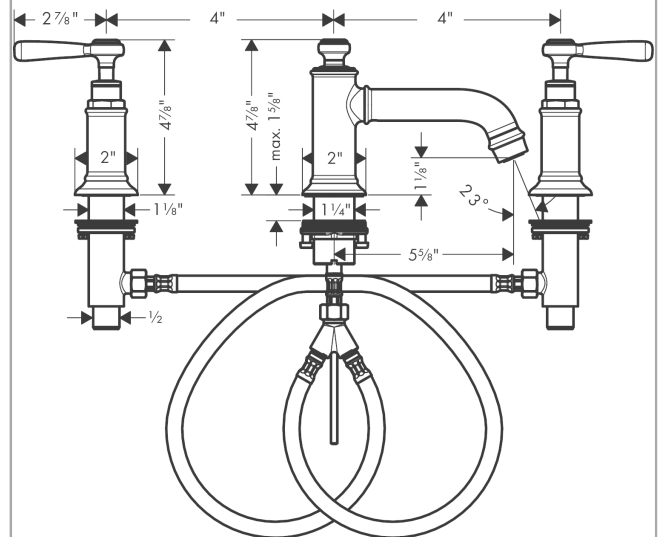

AXOR Montreux

AXOR Montreux Widespread Faucet with Lever Handles, Low Spout, 1.2 GPM

Finishes : **chrome** Part no. : **16535001**

Description

Features

- Laminar spray
- maximum Flow rate at 44 PSI: 1.2 GPM
- 90° ceramic valves
- pop-up waste set G 1

Item details

List Price \$ 815.00

Technology

Compliance

Product image

Scale drawing

AXOR Montreux
AXOR Montreux Widespread Faucet with Lever Handles, Low Spout, 1.2 GPM

 Finishes : **chrome** Part no. : **16535001**

Spare parts list

Year of production: >01/18

Pos.	Description	Part no.	Price	PU
1	spout cpl.	92978000	-	1
2	hollow set screw M6x5	98447000	-	1
3	aerator M24x1 (4,5 l/min)	93254000	-	1
4	fixing set (Ø 34)	95049000	-	1
5	lever collar	97548000	-	1
6	connection hose 450 mm M8x0,75 G3/8	97206000	-	1
7	O-ring 7x1,5	98422000	-	1
8	sealing set	95581000	-	1
9	hose connection angel	97753000	-	1
10	connection hose 17½" M10x1 3/8"	94071001	-	1
11	diverter knob	98619000	-	1
12	O-ring 16x2	98133000	-	1
13	pull rod	94067000	-	1
14	handle	16691000	-	1
15	set of screw covers, cold / hot water / neutral	97987000	-	1
16	escutcheon for handle	97988000	-	1
17	valve	88503000	-	1
18	shut off unit right closing	94009000	-	1
19	shut off unit left closing	94008000	-	1
20	fixing set for shut off unit	88511000	-	1
21	O-ring 34x3	98069000	-	1
22	O-ring 11x2,5	98487000	-	1
a	pop up waste	88509000	-	1