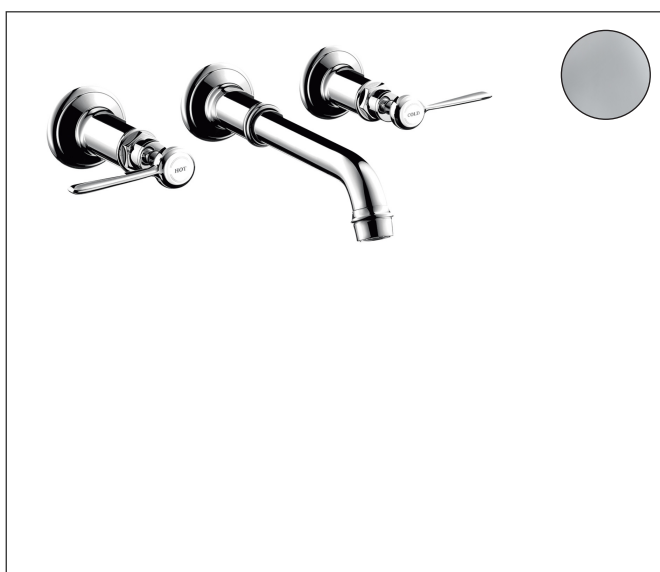

Brand	AXOR
Art. Name	<b>AXOR Montreux</b> 3-hole basin mixer for concealed installation wall-mounted with spout 165 - 225 mm and lever handles
Art. Nr.	16534000
Surface	Chrome

## Product picture

## Features

- consists of: 3-hole basin mixer for concealed installation wall-mounted, waste set
- projection: 225 mm
- handle variant: lever handle
- spray type: NormalSpray
- maximum flow rate at 3 bar: 5 l/min
- ceramic valves hot/cold 90°
- suitable for continuous flow water heaters
- non-closing waste set
- connection type: basic set
- connection dimension: DN15
- EU taxonomy: max. 6 l/min - Substantial Contribution (SC) possible

## Technology

Brand AXOR  
Art. Name **AXOR Montreux** 3-hole basin mixer for concealed installation wall-mounted with spout 165 - 225 mm and lever handles  
Art. Nr. 16534000  
Surface Chrome

---