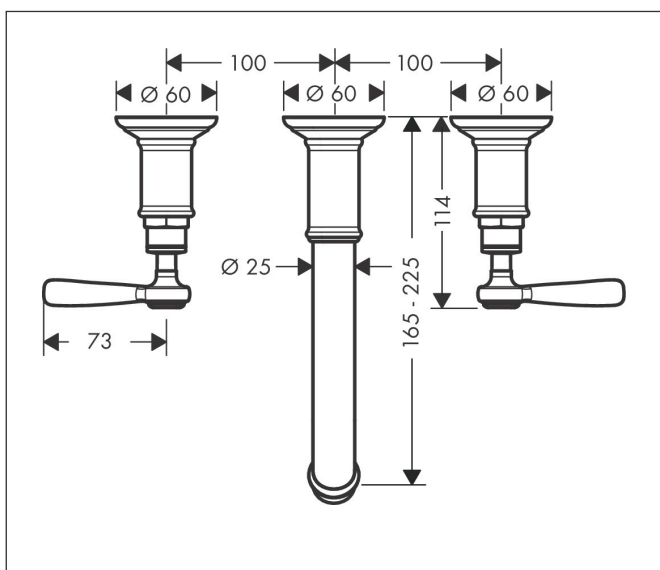

Brand	AXOR
Art. Name	<b>AXOR Montreux</b> 3-hole basin mixer for concealed installation wall-mounted with spout 165 - 225 mm and lever handles
Art. Nr.	16534000
Surface	Chrome

## Product picture

## Features

- consists of: 3-hole basin mixer for concealed installation wall-mounted, waste set
- projection: 225 mm
- handle variant: lever handle
- spray type: NormalSpray
- maximum flow rate at 3 bar: 5 l/min
- ceramic valves hot/cold 90°
- suitable for continuous flow water heaters
- non-closing waste set
- connection type: basic set
- connection dimension: DN15
- EU taxonomy: max. 6 l/min - Substantial Contribution (SC) possible

## Technology

Brand AXOR  
Art. Name **AXOR Montreux** 3-hole basin mixer for concealed installation wall-mounted with spout 165 - 225 mm and lever handles  
Art. Nr. 16534000  
Surface Chrome

---