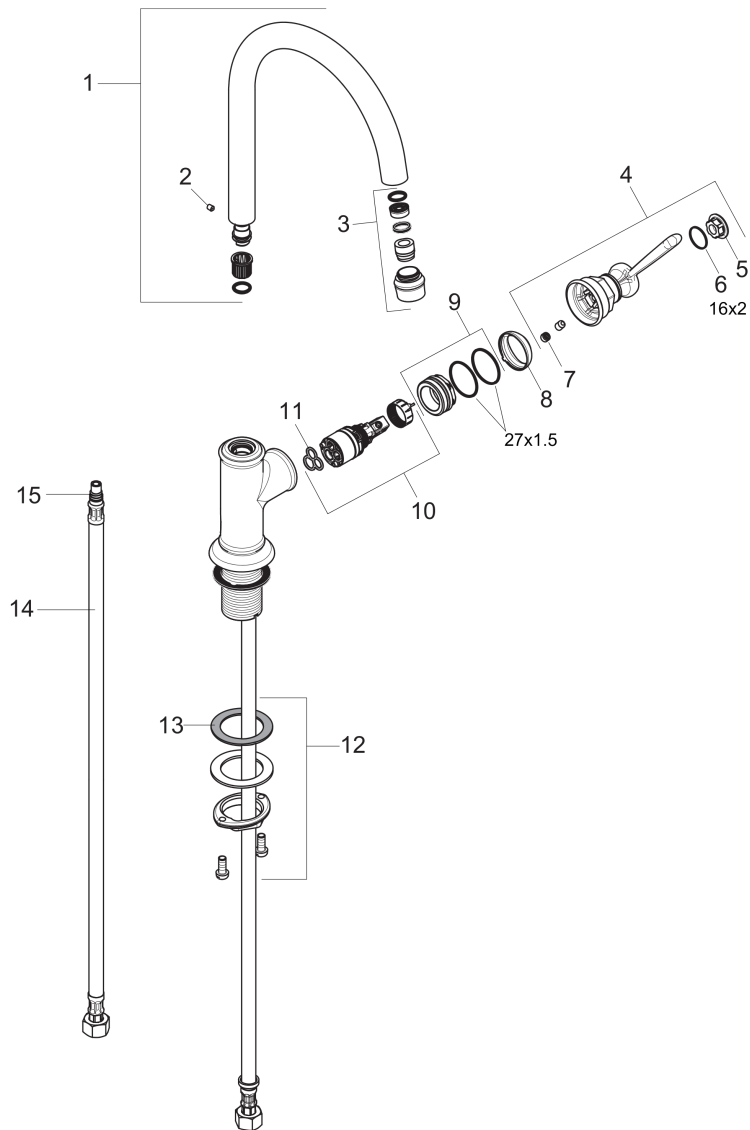

AXOR Montreux

AXOR Montreux Single-Hole Faucet without Pop-Up, Tall, 1.2 GPM

Finishes : **chrome** Part no. : **16518001**

Description

Features

- Aerated spray
- maximum Flow rate at 44 PSI: 1.2 GPM
- Ceramic cartridge

Item details

List Price

\$ 685.00

Technology

Compliance

Product image

Scale drawing

AXOR Montreux

AXOR Montreux Single-Hole Faucet without Pop-Up, Tall, 1.2 GPM

Finishes : **chrome** Part no. : **16518001**

Exploded drawing

Year of production: >01/18

AXOR Montreux
AXOR Montreux Single-Hole Faucet without Pop-Up, Tall, 1.2 GPM

 Finishes : **chrome** Part no. : **16518001**

Spare parts list

Year of production: >01/18

Pos.	Description	Part no.	Price	PU
1	spout cpl.	97990000	-	1
2	hollow set screw M4x5	98731000	-	1
3	aerator M18x1 (4,5 l/min)	93062000	-	1
4	handle	92973000	-	1
5	cover cap	92974000	-	1
6	O-ring 16x2	98133000	-	1
7	screw cover	96338000	-	1
8	flange	92625000	-	1
9	nut	92627000	-	1
10	cartridge, assy	95973001	-	1
11	seal	98865000	-	1
12	fixing set (Ø 32)	13961000	-	1
13	lever collar	97548000	-	1
14	connection hose 23½" M8x0,75 3/8"	98600001	-	1
15	O-ring 7x1,5	98422000	-	1
a	O-ring 27x1,5	92527000	-	1