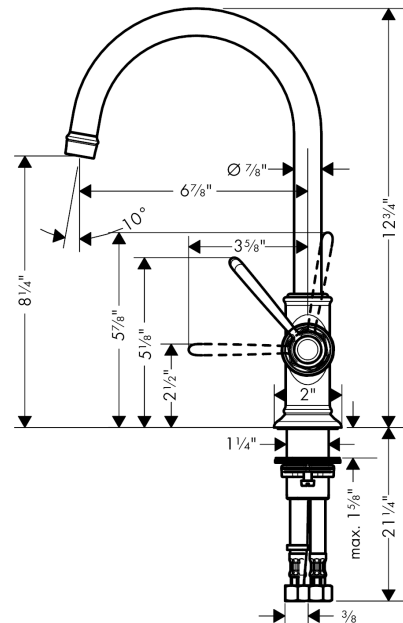

AXOR Montreux

AXOR Montreux Single-Hole Faucet without Pop-Up, Tall, 1.2 GPM

Finishes : **chrome** Part no. : **16518001**

Description

Features

- Aerated spray
- maximum Flow rate at 44 PSI: 1.2 GPM
- Ceramic cartridge

Item details

List Price

\$ 685.00

Technology

Compliance

Product image

Scale drawing

AXOR Montreux

AXOR Montreux Single-Hole Faucet without Pop-Up, Tall, 1.2 GPM

Finishes : **chrome** Part no. : **16518001**

Exploded drawing

Year of production: >01/18

AXOR Montreux
AXOR Montreux Single-Hole Faucet without Pop-Up, Tall, 1.2 GPM

 Finishes : **chrome** Part no. : **16518001**

Spare parts list

Year of production: >01/18

Pos.	Description	Part no.	Price	PU
1	spout cpl.	97990000	-	1
2	hollow set screw M4x5	98731000	-	1
3	aerator M18x1 (4,5 l/min)	93062000	-	1
4	handle	92973000	-	1
5	cover cap	92974000	-	1
6	O-ring 16x2	98133000	-	1
7	screw cover	96338000	-	1
8	flange	92625000	-	1
9	nut	92627000	-	1
10	cartridge, assy	95973001	-	1
11	seal	98865000	-	1
12	fixing set (Ø 32)	13961000	-	1
13	lever collar	97548000	-	1
14	connection hose 23½" M8x0,75 3/8"	98600001	-	1
15	O-ring 7x1,5	98422000	-	1
a	O-ring 27x1,5	92527000	-	1