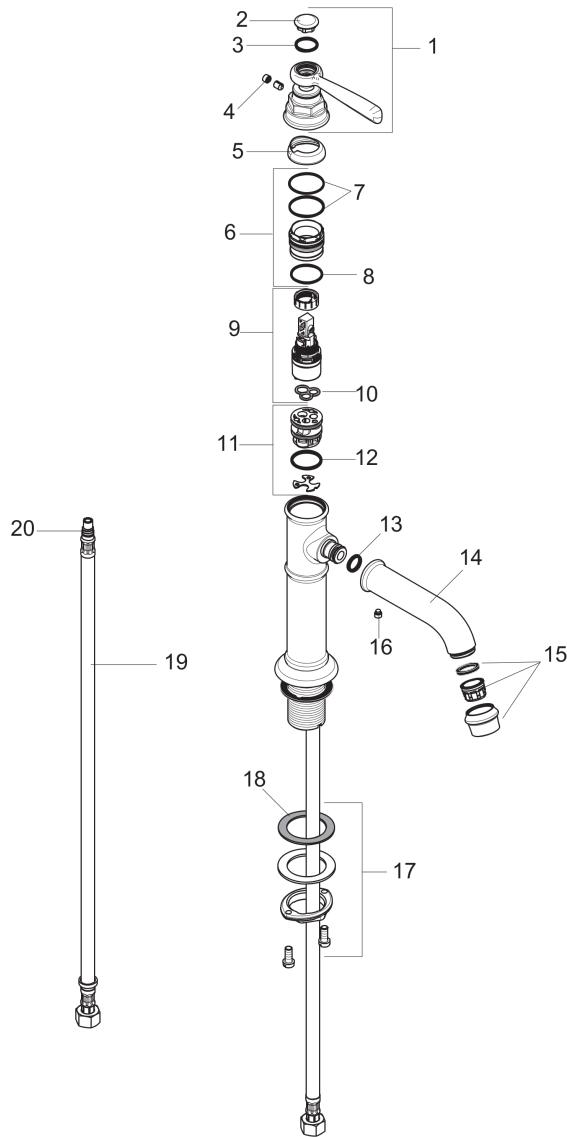

## Product image

## Scale drawing

**AXOR Montreux**  
**AXOR Montreux Single-Hole Faucet without Pop-Up, 1.2 GPM**  
Finishes : **chrome**    Part no. : **16516001**

## Exploded drawing

Year of production: >01/18

**AXOR Montreux**
**AXOR Montreux Single-Hole Faucet without Pop-Up, 1.2 GPM**

 Finishes : **chrome**    Part no. : **16516001**

**Spare parts list**

Year of production: &gt;01/18

Pos.	Description	Part no.	Price	PU
1	handle	92973000	-	1
2	cover cap	92974000	-	1
3	O-ring 16x2	98133000	-	1
4	screw cover	96338000	-	1
5	flange	92625000	-	1
6	nut	92689000	-	1
7	O-ring 27x1,5	92527000	-	1
8	O-ring 25x1,5	98146000	-	1
9	cartridge, assy	95973001	-	1
10	seal	98865000	-	1
11	adapter for cartridge	98866000	-	1
12	O-ring 23x2	98398000	-	1
13	O-ring 11x2,5	98487000	-	1
14	spout cpl.	92978000	-	1
15	aerator M24x1 (4,5 l/min)	93254000	-	1
16	hollow set screw M6x5	98447000	-	1
17	fixing set (Ø 34)	95049000	-	1
18	lever collar	97548000	-	1
19	connection hose 23½" M8x0,75 3/8"	98600001	-	1
20	O-ring 7x1,5	98422000	-	1