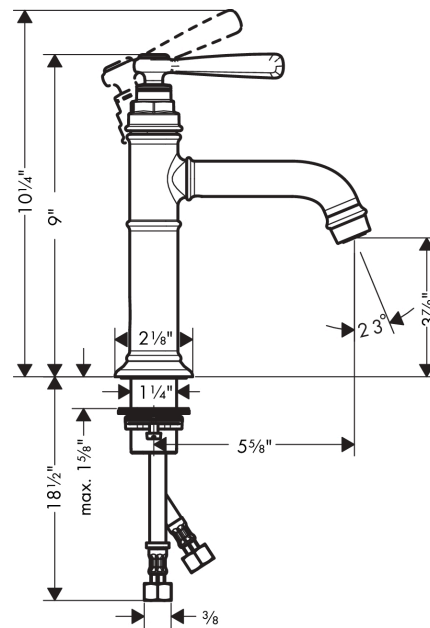

## Scale drawing

**AXOR Montreux**  
**AXOR Montreux Single-Hole Faucet without Pop-Up, 1.2 GPM**  
Finishes : **chrome**    Part no. : **16516001**

## Exploded drawing

Year of production: >01/18

**AXOR Montreux**
**AXOR Montreux Single-Hole Faucet without Pop-Up, 1.2 GPM**

 Finishes : **chrome**    Part no. : **16516001**

**Spare parts list**

Year of production: &gt;01/18

Pos.	Description	Part no.	Price	PU
1	handle	92973000	-	1
2	cover cap	92974000	-	1
3	O-ring 16x2	98133000	-	1
4	screw cover	96338000	-	1
5	flange	92625000	-	1
6	nut	92689000	-	1
7	O-ring 27x1,5	92527000	-	1
8	O-ring 25x1,5	98146000	-	1
9	cartridge, assy	95973001	-	1
10	seal	98865000	-	1
11	adapter for cartridge	98866000	-	1
12	O-ring 23x2	98398000	-	1
13	O-ring 11x2,5	98487000	-	1
14	spout cpl.	92978000	-	1
15	aerator M24x1 (4,5 l/min)	93254000	-	1
16	hollow set screw M6x5	98447000	-	1
17	fixing set (Ø 34)	95049000	-	1
18	lever collar	97548000	-	1
19	connection hose 23½" M8x0,75 3/8"	98600001	-	1
20	O-ring 7x1,5	98422000	-	1