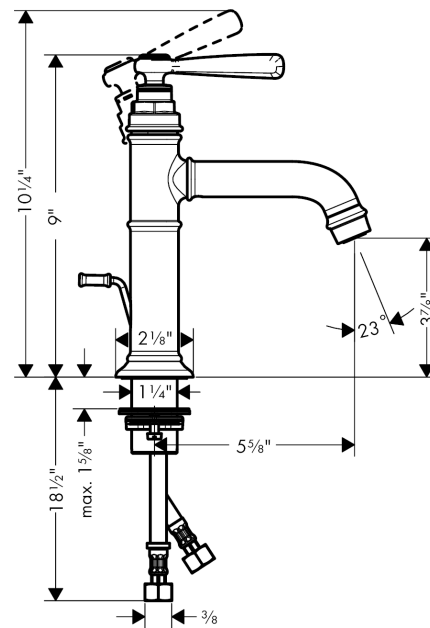

AXOR Montreux
AXOR Montreux Single-Hole Faucet, 1.2 GPM
 Finishes : **chrome** Part no. : **16515001**

Description

Features

- Aerated spray
- maximum Flow rate at 44 PSI: 1.2 GPM
- Ceramic cartridge
- pop-up waste set G 1

Item details

List Price \$ 625.00

Technology

Compliance

Product image

Scale drawing

AXOR Montreux
AXOR Montreux Single-Hole Faucet, 1.2 GPM
Finishes : **chrome** Part no. : **16515001**

Exploded drawing

Year of production: >01/18

AXOR Montreux
AXOR Montreux Single-Hole Faucet, 1.2 GPM
 Finishes : **chrome** Part no. : **16515001**

Spare parts list

Year of production: >01/18

Pos.	Description	Part no.	Price	PU
1	handle	92973000	-	1
2	cover cap	92974000	-	1
3	O-ring 16x2	98133000	-	1
4	screw cover	96338000	-	1
5	flange	92625000	-	1
6	nut	92689000	-	1
7	O-ring 27x1,5	92527000	-	1
8	O-ring 25x1,5	98146000	-	1
9	cartridge, assy	95973001	-	1
10	seal	98865000	-	1
11	adapter for cartridge	98866000	-	1
12	O-ring 23x2	98398000	-	1
13	O-ring 11x2,5	98487000	-	1
14	spout cpl.	92978000	-	1
15	aerator M24x1 (4,5 l/min)	93254000	-	1
16	hollow set screw M6x5	98447000	-	1
17	fixing set (Ø 34)	95049000	-	1
18	lever collar	97548000	-	1
19	connection hose 23½" M8x0,75 3/8"	98600001	-	1
20	pull rod	98730000	-	1
21	O-ring 7x1,5	98422000	-	1