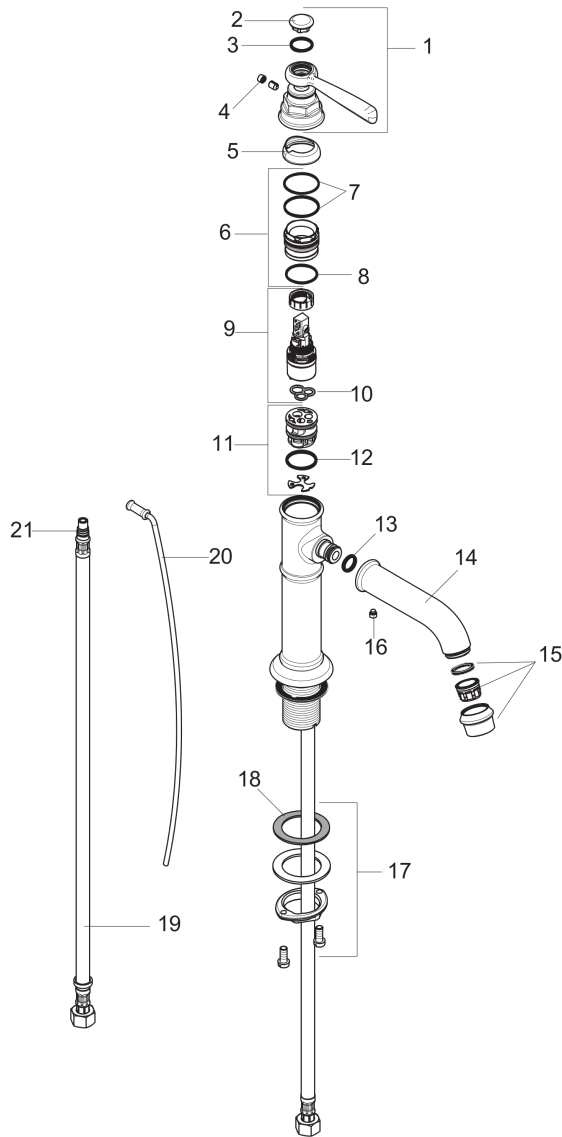

AXOR Montreux
AXOR Montreux Single-Hole Faucet, 1.2 GPM
 Finishes : **chrome** Part no. : **16515001**

Description

Features

- Aerated spray
- maximum Flow rate at 44 PSI: 1.2 GPM
- Ceramic cartridge
- pop-up waste set G 1

Item details

List Price \$ 625.00

Technology

Compliance

Product image

Scale drawing

AXOR Montreux
AXOR Montreux Single-Hole Faucet, 1.2 GPM
Finishes : **chrome** Part no. : **16515001**

Exploded drawing

Year of production: >01/18

AXOR Montreux
AXOR Montreux Single-Hole Faucet, 1.2 GPM
 Finishes : **chrome** Part no. : **16515001**

Spare parts list

Year of production: >01/18

Pos.	Description	Part no.	Price	PU
1	handle	92973000	-	1
2	cover cap	92974000	-	1
3	O-ring 16x2	98133000	-	1
4	screw cover	96338000	-	1
5	flange	92625000	-	1
6	nut	92689000	-	1
7	O-ring 27x1,5	92527000	-	1
8	O-ring 25x1,5	98146000	-	1
9	cartridge, assy	95973001	-	1
10	seal	98865000	-	1
11	adapter for cartridge	98866000	-	1
12	O-ring 23x2	98398000	-	1
13	O-ring 11x2,5	98487000	-	1
14	spout cpl.	92978000	-	1
15	aerator M24x1 (4,5 l/min)	93254000	-	1
16	hollow set screw M6x5	98447000	-	1
17	fixing set (Ø 34)	95049000	-	1
18	lever collar	97548000	-	1
19	connection hose 23½" M8x0,75 3/8"	98600001	-	1
20	pull rod	98730000	-	1
21	O-ring 7x1,5	98422000	-	1