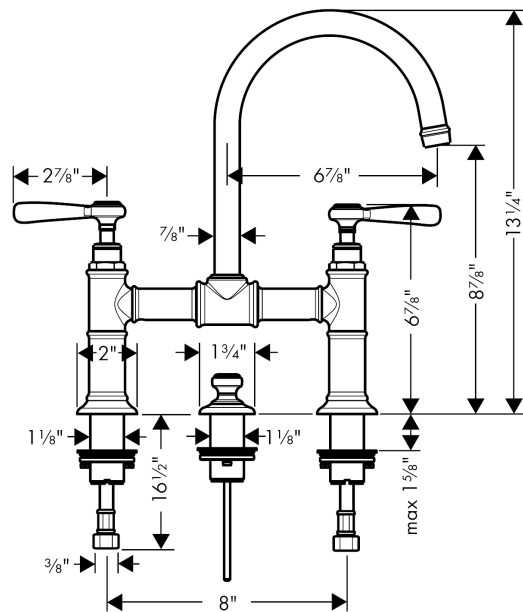

##### Features

- Swivel range 150°
- Laminar spray
- maximum Flow rate at 44 PSI: 1.2 GPM
- 90° ceramic valves
- pop-up waste set G 1

#### Technology

#### Scale drawing

**AXOR Montreux**
**AXOR Montreux Widespread Faucet with Lever Handles, Bridge Model, 1.2 GPM**

 Finishes : **chrome**    Part no. : **16511001**

**Spare parts list**

Year of production: &gt;07/16

Pos.	Description	Part no.	Price	PU
1	handle	16691000	-	1
2	set of screw covers, cold / hot water / neutral	97987000	-	1
3	shut off unit right closing	94009000	-	1
4	shut off unit left closing	94008000	-	1
5	fixing set for shut off unit	96078000	-	1
6	diverter knob	98619000	-	1
7	spout cpl.	97990000	-	1
8	aerator M18x1 (4,5 l/min)	93062000	-	1
9	hollow set screw M4x5	98731000	-	1
10	pull rod	94067000	-	1
11	connection hose 23½" M10x1 3/8"	14099001	-	1
12	sleeve	97993000	-	1
13	lever collar	92849000	-	1
a	pop up waste	88509000	-	1
b	escutcheon	98620000	-	1
c	sleeve	92712000	-	1