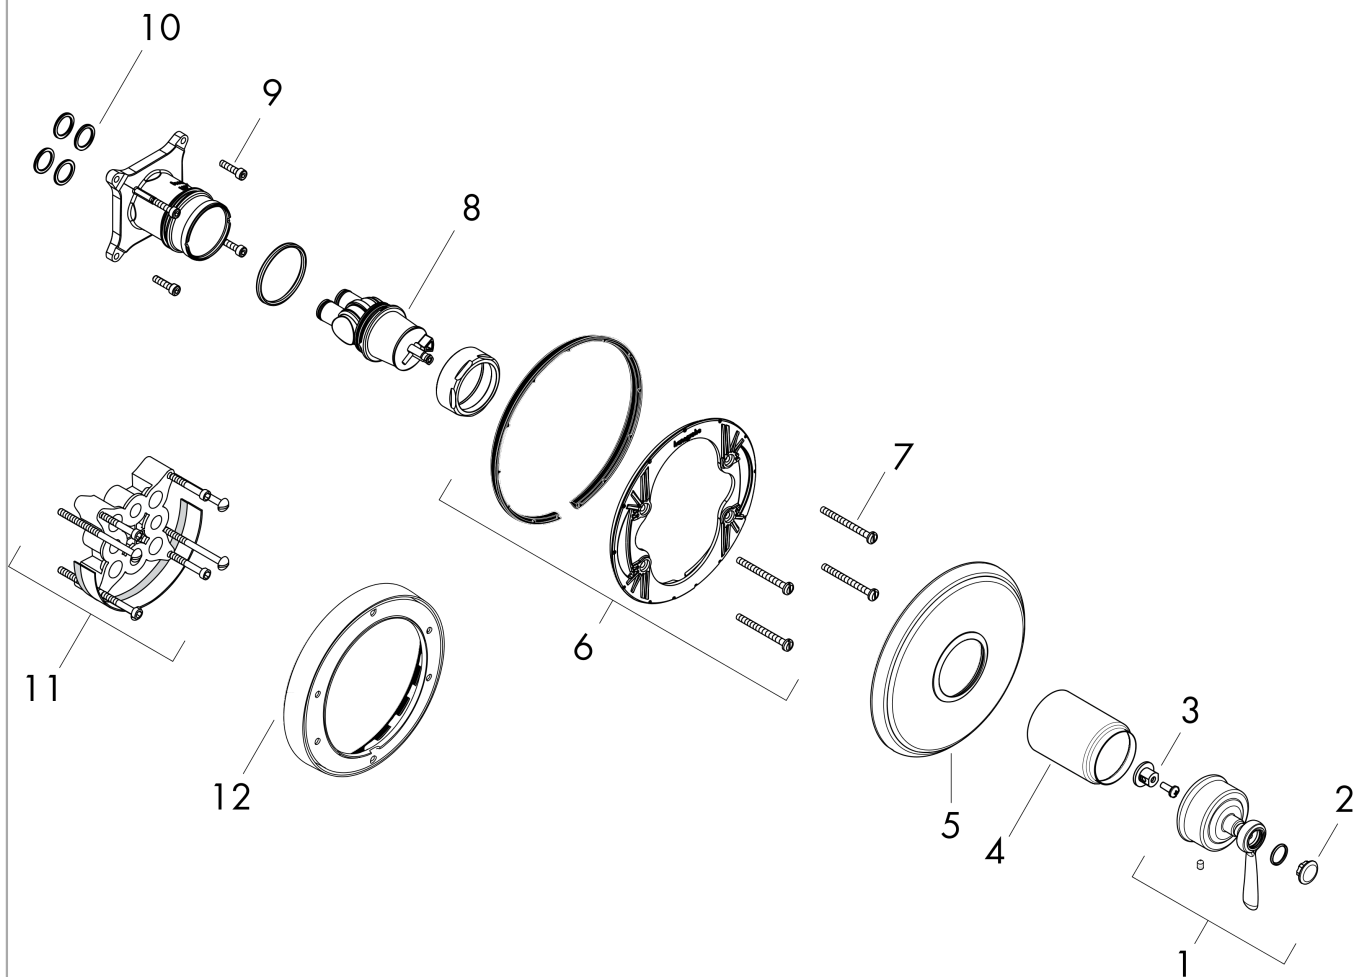

## Product image

## Scale drawing

**AXOR Montreux**  
**AXOR Montreux Pressure Balance Trim**  
Finishes : **chrome**    Part no. : **16508001**

## Exploded drawing

Year of production: >04/09

**AXOR Montreux**  
**AXOR Montreux Pressure Balance Trim**  
 Finishes : **chrome**    Part no. : **16508001**

## Spare parts list

Year of production: >04/09

Pos.	Description	Part no.	Price	PU
1	handle	88776000	-	1
2	set of screw covers, cold / hot water / neutral	97987000	-	1
3	adapter for handle	92756000	-	1
4	sleeve	88765000	-	1
5	escutcheon	88777000	-	1
6	set of fixing screws	96454000	-	1
7	sub plate	96447000	-	1
8	cartridge, assy	88727000	-	1
9	set of screws	96525000	-	1
10	O-ring 16x2	98133000	-	1
a	base body	01850181	-	1