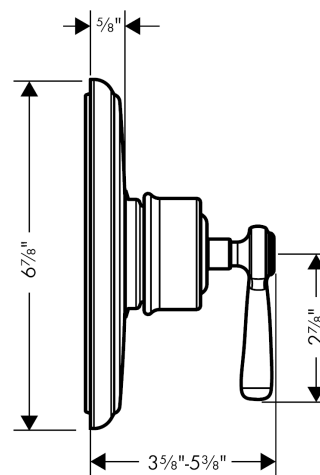

Scale drawing