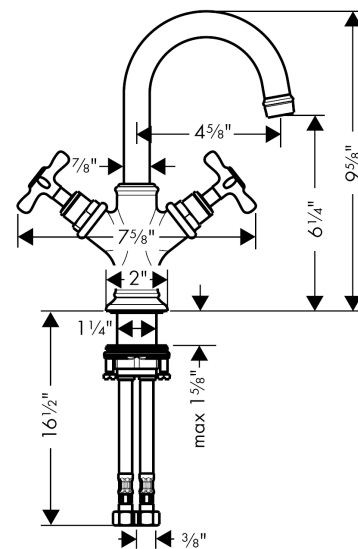

AXOR Montreux
AXOR Montreux 2-Handle Single-Hole Faucet, Small, 1.2 GPM
 Finishes : **chrome** Part no. : **16505001**

Description

Features

- Swivel range 150°
- Laminar spray
- maximum Flow rate at 44 PSI: 1.2 GPM
- 90° ceramic valves
- pop-up waste set G 1

Item details

List Price \$ 644.00

Technology

Compliance

Product image

Scale drawing

AXOR Montreux

AXOR Montreux 2-Handle Single-Hole Faucet, Small, 1.2 GPM

Finishes : **chrome** Part no. : **16505001**

Exploded drawing

Year of production: >07/16

AXOR Montreux
AXOR Montreux 2-Handle Single-Hole Faucet, Small, 1.2 GPM

 Finishes : **chrome** Part no. : **16505001**

Spare parts list

Year of production: >07/16

Pos.	Description	Part no.	Price	PU
1	spout cpl.	97992000	-	1
2	aerator M18x1 (4,5 l/min)	93062000	-	1
3	fixing set (Ø 32)	13961000	-	1
4	handle	16291000	-	1
5	set of screw covers, cold / hot water / neutral	97987000	-	1
6	sleeve	97993000	-	1
7	shut off unit right closing	94009000	-	1
8	connection hose 18½" M8x0,75 3/8"	96321001	-	1
9	hollow set screw M4x5	98731000	-	1
10	flat seal	98749000	-	1
11	O-ring 11x2	98127000	-	1
12	lever collar	92849000	-	1
a	pull rod	98730000	-	1
b	fixation extension 35 mm	13898000	-	1
c	pop up waste	88509000	-	1