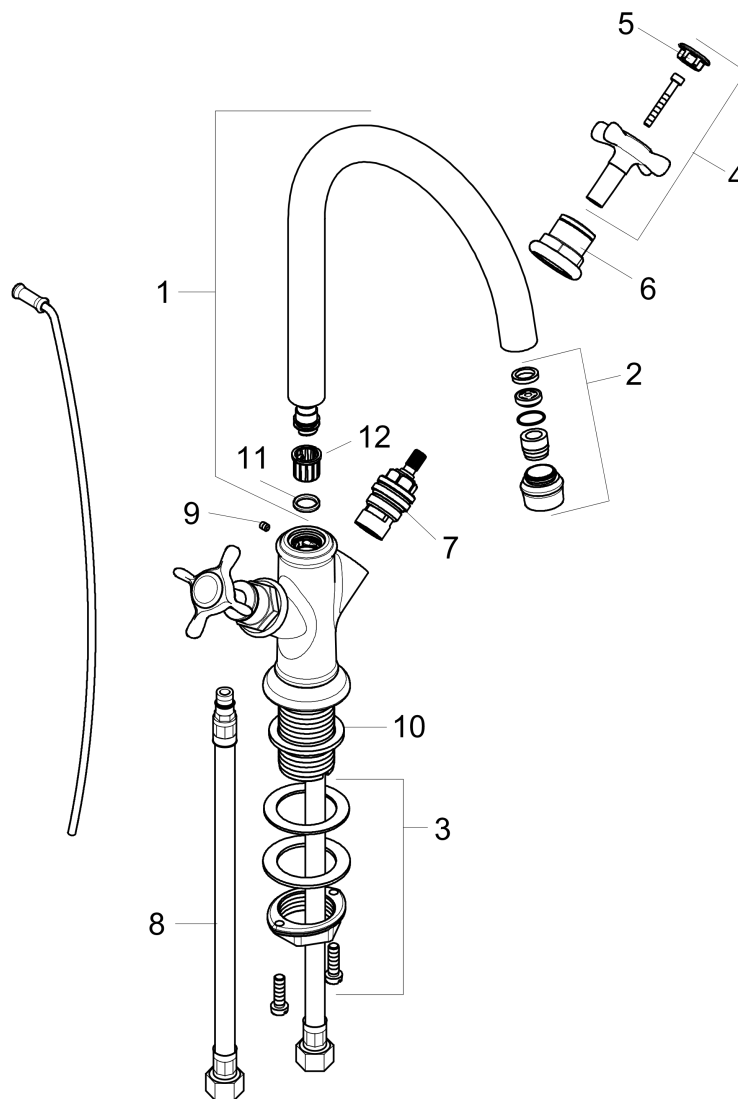

AXOR Montreux
AXOR Montreux 2-Handle Single-Hole Faucet, Small, 1.2 GPM
 Finishes : **chrome** Part no. : **16505001**

Description

Features

- Swivel range 150°
- Laminar spray
- maximum Flow rate at 44 PSI: 1.2 GPM
- 90° ceramic valves
- pop-up waste set G 1

Item details

List Price \$ 644.00

Technology

Compliance

Product image

Scale drawing

AXOR Montreux

AXOR Montreux 2-Handle Single-Hole Faucet, Small, 1.2 GPM

Finishes : **chrome** Part no. : **16505001**

Exploded drawing

Year of production: >07/16

AXOR Montreux
AXOR Montreux 2-Handle Single-Hole Faucet, Small, 1.2 GPM

 Finishes : **chrome** Part no. : **16505001**

Spare parts list

Year of production: >07/16

Pos.	Description	Part no.	Price	PU
1	spout cpl.	97992000	-	1
2	aerator M18x1 (4,5 l/min)	93062000	-	1
3	fixing set (Ø 32)	13961000	-	1
4	handle	16291000	-	1
5	set of screw covers, cold / hot water / neutral	97987000	-	1
6	sleeve	97993000	-	1
7	shut off unit right closing	94009000	-	1
8	connection hose 18½" M8x0,75 3/8"	96321001	-	1
9	hollow set screw M4x5	98731000	-	1
10	flat seal	98749000	-	1
11	O-ring 11x2	98127000	-	1
12	lever collar	92849000	-	1
a	pull rod	98730000	-	1
b	fixation extension 35 mm	13898000	-	1
c	pop up waste	88509000	-	1