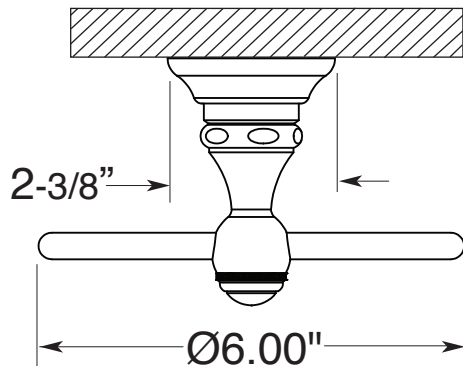

Series 61
Towel Ring
1.61TR00

FEATURES:

- All brass construction.
- Available in all Sigma finishes. Warranty varies according to finish selection.
- Mounting bracket and screws are supplied.

TOP VIEW

SIDE VIEW

FRONT VIEW

Note: Measurements are subject to change or cancellation. No responsibility is assumed for use of superseded or voided pages.