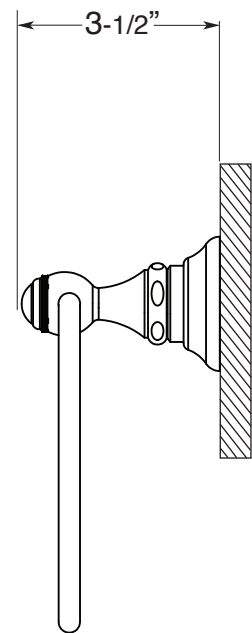

Series 61
Towel Ring
1.61TR00

FEATURES:

- All brass construction.
- Available in all Sigma finishes. Warranty varies according to finish selection.
- Mounting bracket and screws are supplied.

TOP VIEW

SIDE VIEW

FRONT VIEW

Note: Measurements are subject to change or cancellation. No responsibility is assumed for use of superseded or voided pages.