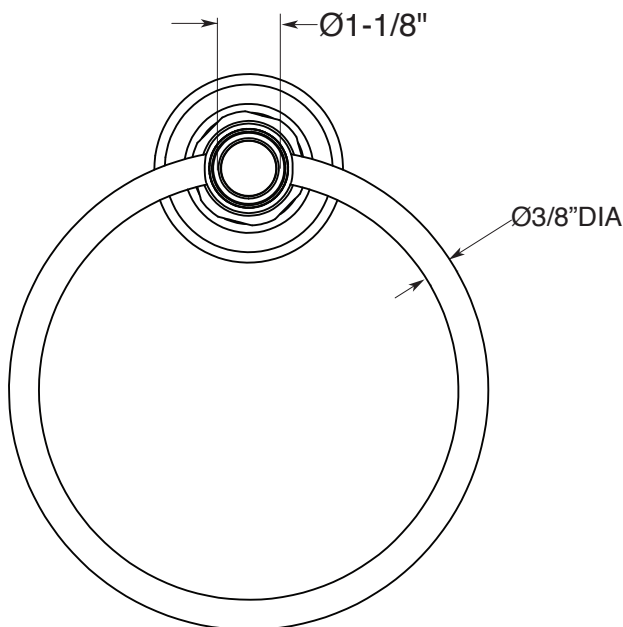

Series 61
Towel Ring
1.61TR00

FEATURES:

- All brass construction.
- Available in all Sigma finishes. Warranty varies according to finish selection.
- Mounting bracket and screws are supplied.

TOP VIEW

SIDE VIEW

FRONT VIEW

Note: Measurements are subject to change or cancellation. No responsibility is assumed for use of superseded or voided pages.