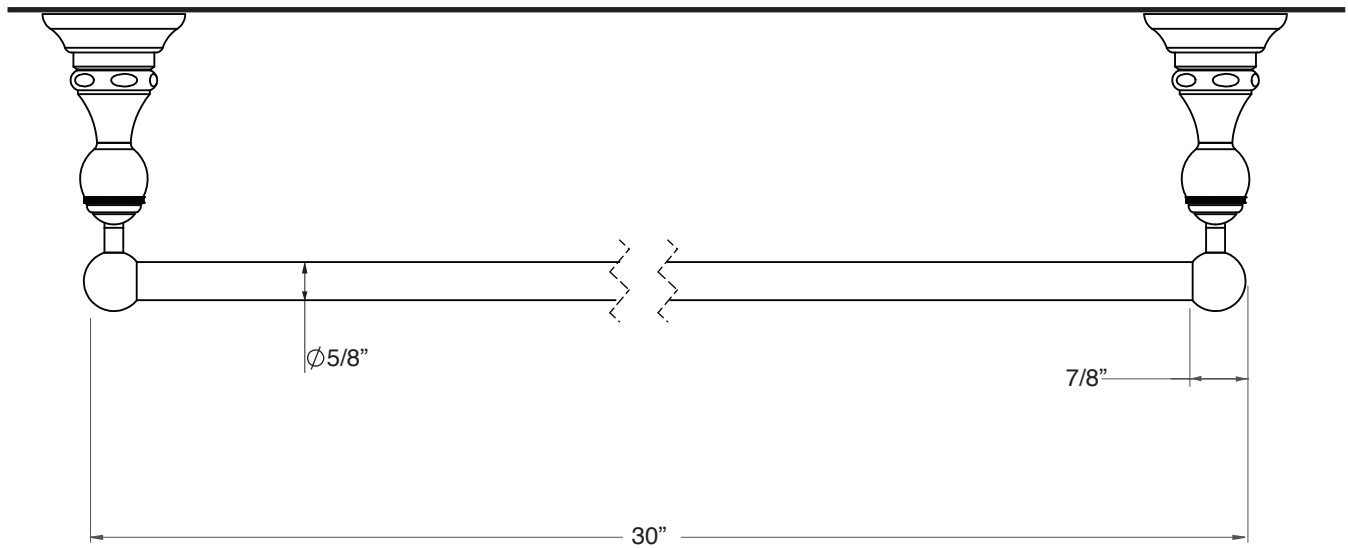

FEATURES:

- All brass construction.
- Available in all Sigma finishes.
- Warranty varies according to finish selection.
- Mounting brackets and screws are supplied.

Series 61
30" Towel Bar
1.61TB30

Note: Measurements are subject to change or cancellation. No responsibility is assumed for use of superseded or voided pages.