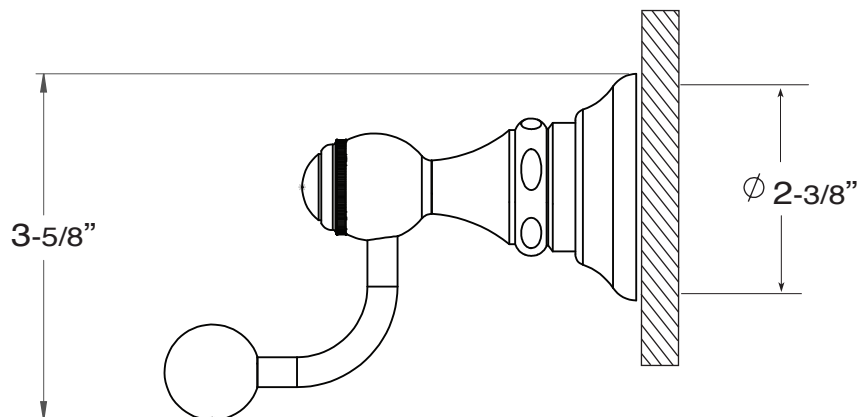

#### FEATURES:

- All brass construction.
- Available in all Sigma finishes.
- Warranty varies according to finish selection.
- Mounting bracket and screws are supplied.

Series 61  
Robe Hook  
1.61RH00

**TOP VIEW**

**FRONT VIEW**

**SIDE VIEW**

Note: Measurements are subject to change or cancellation. No responsibility is assumed for use of superseded or voided pages.