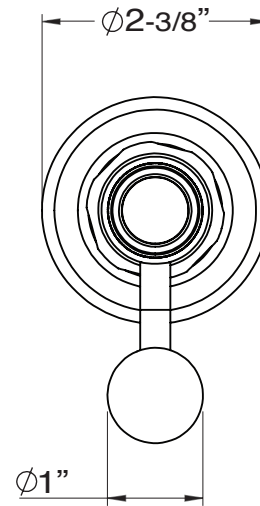

#### FEATURES:

- All brass construction.
- Available in all Sigma finishes.
- Warranty varies according to finish selection.
- Mounting bracket and screws are supplied.

Series 61  
Robe Hook  
1.61RH00

**TOP VIEW**

**FRONT VIEW**

**SIDE VIEW**

Note: Measurements are subject to change or cancellation. No responsibility is assumed for use of superseded or voided pages.