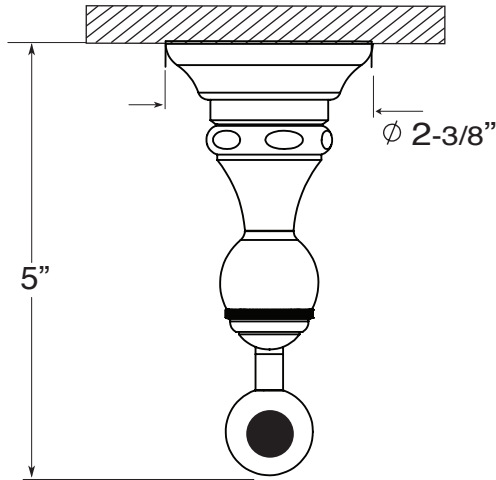

#### FEATURES:

- All brass construction.
- Available in all Sigma finishes.
- Warranty varies according to finish selection.
- Mounting bracket and screws are supplied.

Series 61  
Robe Hook  
1.61RH00

**TOP VIEW**

**FRONT VIEW**

**SIDE VIEW**

Note: Measurements are subject to change or cancellation. No responsibility is assumed for use of superseded or voided pages.