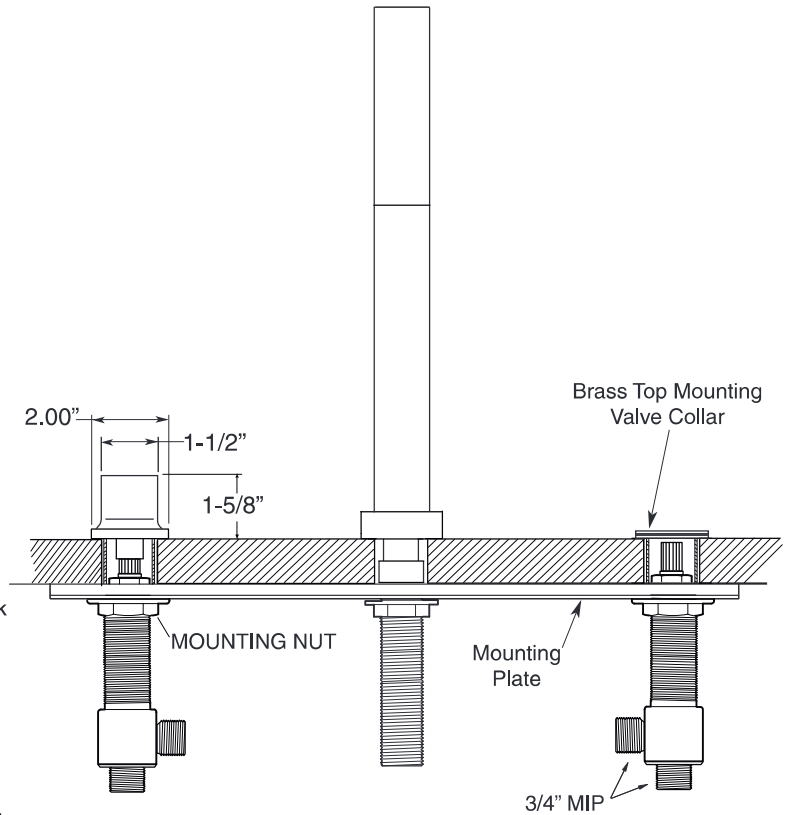

**FEATURES:**

- All brass construction.
- Square escutcheon with square flared handle.
- Valves and spout are factory installed on mounting plate.
- 3/4" valve bodies with 1/4-turn ceramic disc cartridge.
- Available in all finishes. Warranty varies according to finish
- Certified to meet or exceed the following codes and standards:  
ASME A112.18.1/CSAB 125.1-2011

**Series 1600**

Nuance  
Roman Tub Set with Deckmount  
Diverter and Handshower  
1.163893  
(1.163893T - Trim only)

Spout and valves install through 1-1/4" diameter holes.  
Plumber to provide 3/4" supply lines to valves

NOTE: 1/2" outlet for in-line vacuum breaker (18.15.055), and 60" chrome spiral hose (18.10.016) - INCLUDED

Note: Measurements are subject to change or cancellation. No responsibility is assumed for use of superseded or voided pages.

# Series 1600

Nuance  
Roman Tub Set with Deckmount  
Diverter and Handshower