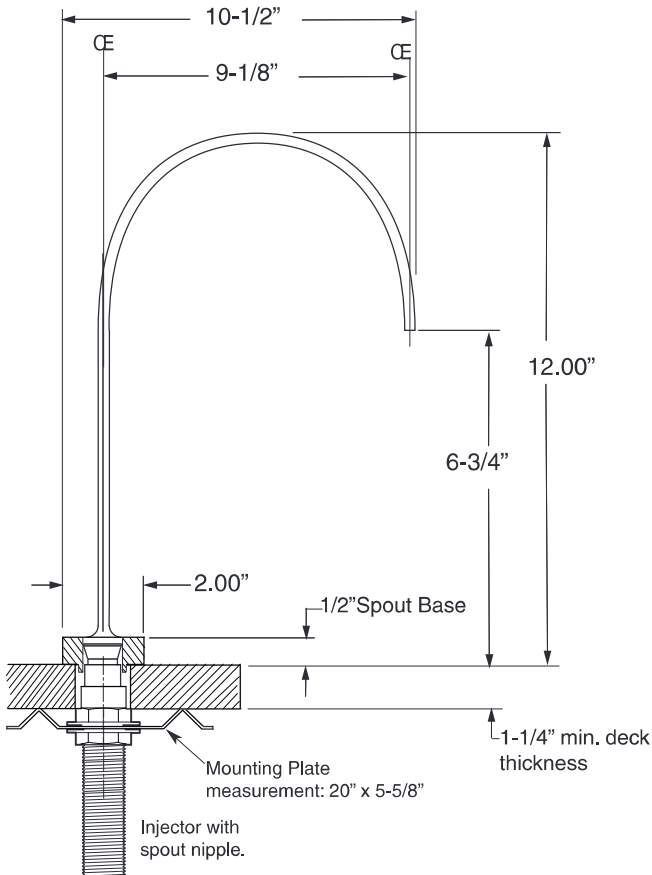

**FEATURES:**

- All brass construction.
- Square escutcheon with square flared handle.
- Valves and spout are factory installed on mounting plate.
- 3/4" valve bodies with 1/4-turn ceramic disc cartridge.
- Available in all finishes. Warranty varies according to finish
- Certified to meet or exceed the following codes and standards:  
ASME A112.18.1/CSAB 125.1-2011

**Series 1600**

Nuance  
Roman Tub Set with Deckmount  
Diverter and Handshower  
1.163893  
(1.163893T - Trim only)

Spout and valves install through 1-1/4" diameter holes.  
Plumber to provide 3/4" supply lines to valves

NOTE: 1/2" outlet for in-line vacuum breaker (18.15.055), and 60" chrome spiral hose (18.10.016) - INCLUDED

Note: Measurements are subject to change or cancellation. No responsibility is assumed for use of superseded or voided pages.

# Series 1600

Nuance  
Roman Tub Set with Deckmount  
Diverter and Handshower