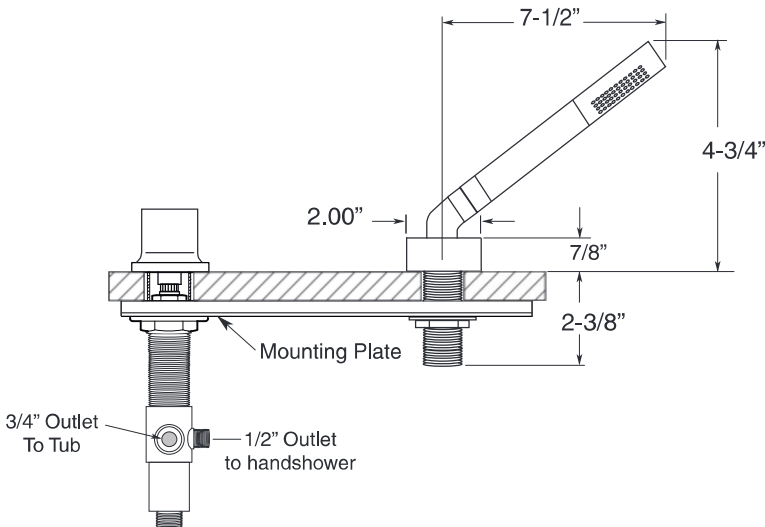

**FEATURES:**

- All brass construction.
- Square escutcheon with square flared handle.
- Valves and spout are factory installed on mounting plate.
- 3/4" valve bodies with 1/4-turn ceramic disc cartridge.
- Available in all finishes. Warranty varies according to finish
- Certified to meet or exceed the following codes and standards:  
ASME A112.18.1/CSAB 125.1-2011

**Series 1600**

Nuance  
Roman Tub Set with Deckmount  
Diverter and Handshower  
1.163893  
(1.163893T - Trim only)

Spout and valves install through 1-1/4" diameter holes.  
Plumber to provide 3/4" supply lines to valves

NOTE: 1/2" outlet for in-line vacuum breaker (18.15.055), and 60" chrome spiral hose (18.10.016) - INCLUDED

Note: Measurements are subject to change or cancellation. No responsibility is assumed for use of superseded or voided pages.

# Series 1600

Nuance  
Roman Tub Set with Deckmount  
Diverter and Handshower