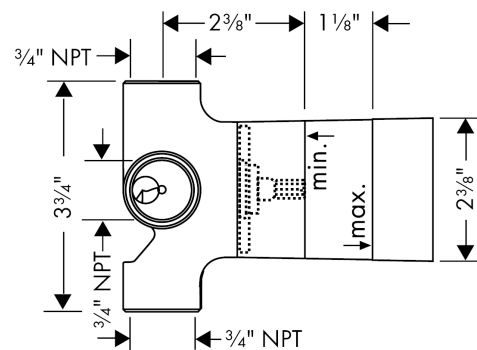

Rough, Quattro Green 3-Way Diverter (no shared function), 3/4"
 Finish: n.a. Part no. : 15936181

Description

Features

- 1 inlet, 3 outlets (no shared function)
- 3/4" NPT
- Requires volume control
- Ceramic cartridge
- Flow: 17 GPM (65.0 L/Min)
- EPD Basic Sets

Item details

List Price \$ 321.00

Compliance / Sustainability

Product image

Scale drawing

Rough, Quattro Green 3-Way Diverter (no shared function), 3/4"
 Finish: n.a. Part no. : 15936181

Exploded drawing

Year of production: >07/18

Rough, Quattro Green 3-Way Diverter (no shared function), 3/4"
 Finish: n.a. Part no. : **15936181**

Spare parts list

Year of production: >07/18

Pos.	Description	Part no.	Price	PU
1	diverter unit	96604001	-	1
2	nut	97550000	-	1
3	sealing set	98798000	-	1
a	extension 25 mm	96370000	-	1