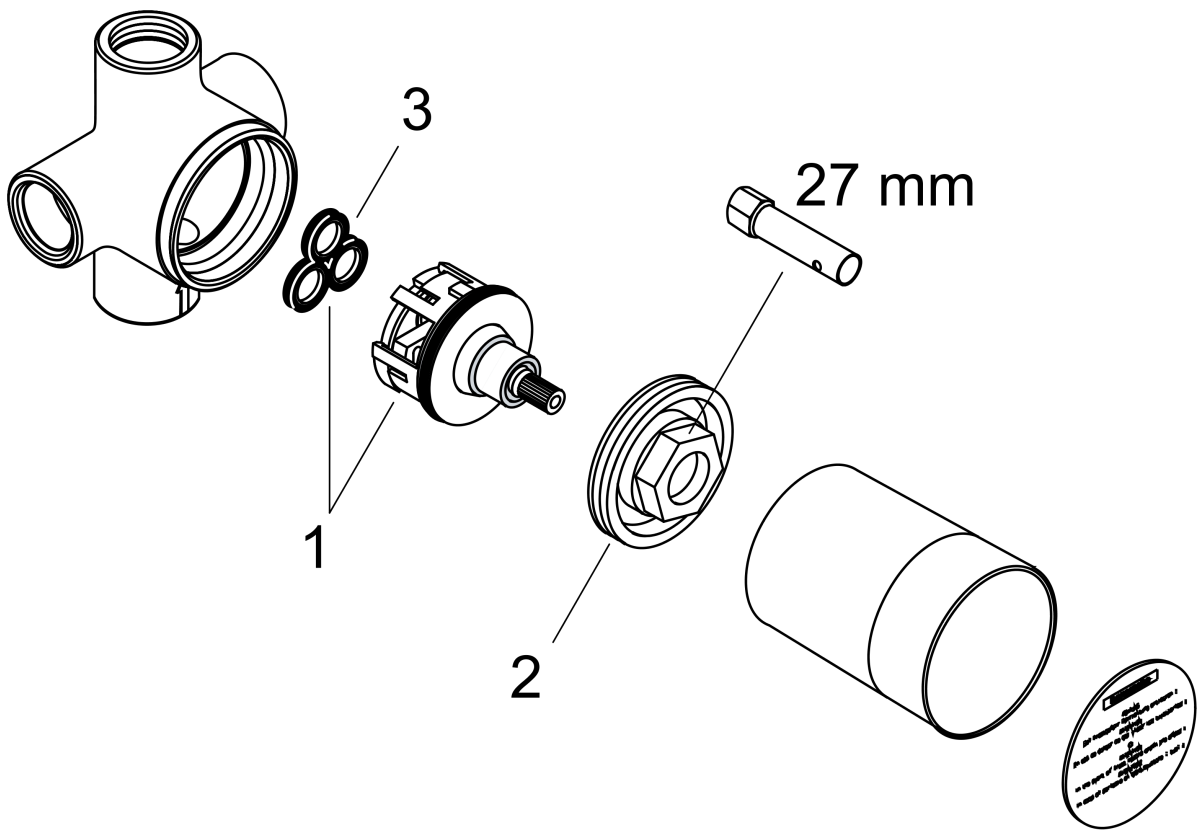

Rough, Quattro Green 3-Way Diverter (no shared function), 3/4"
 Finish: n.a. Part no. : 15936181

Description

Features

- 1 inlet, 3 outlets (no shared function)
- 3/4" NPT
- Requires volume control
- Ceramic cartridge
- Flow: 17 GPM (65.0 L/Min)
- EPD Basic Sets

Item details

List Price \$ 321.00

Compliance / Sustainability

Product image

Scale drawing

Rough, Quattro Green 3-Way Diverter (no shared function), 3/4"
 Finish: n.a. Part no. : 15936181

Exploded drawing

Year of production: >07/18

Rough, Quattro Green 3-Way Diverter (no shared function), 3/4"
 Finish: n.a. Part no. : **15936181**

Spare parts list

Year of production: >07/18

Pos.	Description	Part no.	Price	PU
1	diverter unit	96604001	-	1
2	nut	97550000	-	1
3	sealing set	98798000	-	1
a	extension 25 mm	96370000	-	1