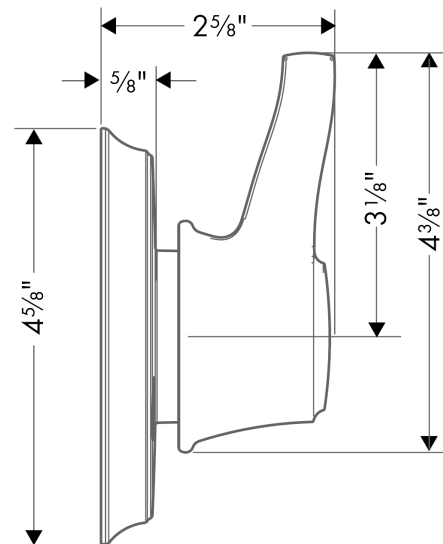

**Ecostat Classic**  
**Diverter Trim Trio/Quattro**  
 Finish: **chrome** Part no. : **15934001**

**Description**

**Features**

- Handle, sleeve, Escutcheon
- EPD Thermostats

**Item details**

List Price \$ 171.00

**Compliance / Sustainability**

**Product image**

**Scale drawing**

**Ecostat Classic**  
**Diverter Trim Trio/Quattro**

Finish: **chrome** Part no. : **15934001**

**Exploded drawing**

Year of production: >12/10

**Ecostat Classic**  
**Diverter Trim Trio/Quattro**  
 Finish: **chrome** Part no. : **15934001**

**Spare parts list**

Year of production: >12/10

<b>Pos.</b>	<b>Description</b>	<b>Part no.</b>	<b>Price</b>	<b>PU</b>
1	fixing set	96392000	-	1
2	escutcheon	95649000	-	1
3	O-ring 13x2	98128000	-	1
4	nut	98677000	-	1
5	handle fixing set	94184000	-	1
6	screw cover	95181000	-	1
7	extension 25 mm	96370000	-	1
a	O-Ring 32x2,5	96364000	-	1
b	set of symbols	95238000	-	1
c	base body	15930181	-	1
d	base body	15936181	-	1
e	base body	15984181	-	1