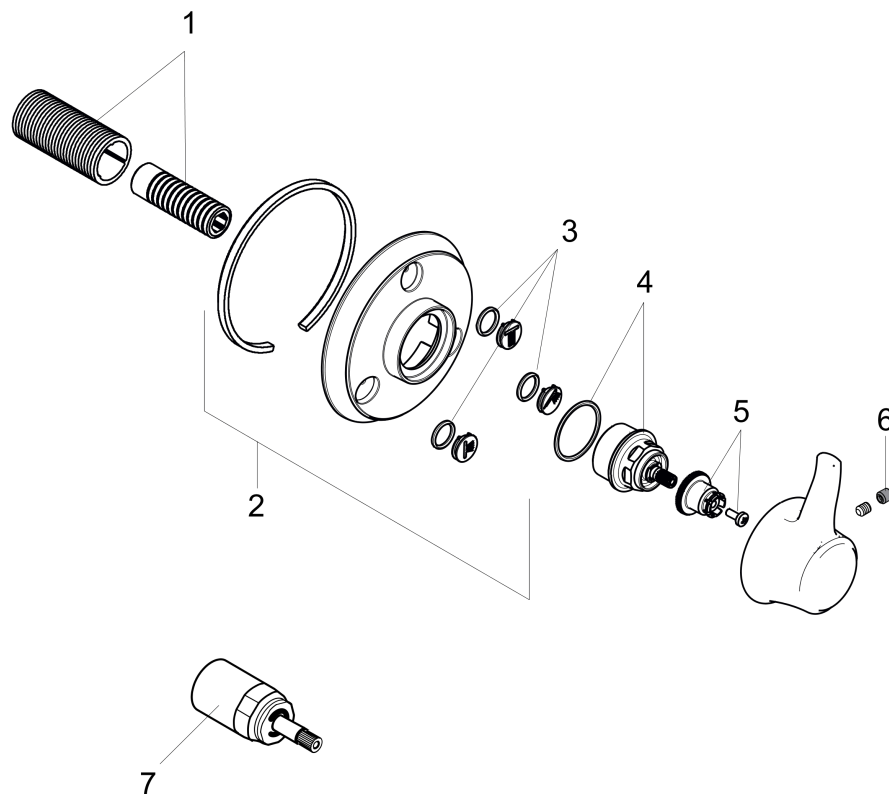

**Ecostat Classic**  
**Diverter Trim Trio/Quattro**  
 Finish: **chrome** Part no. : **15934001**

**Description**

**Features**

- Handle, sleeve, Escutcheon
- EPD Thermostats

**Item details**

List Price \$ 171.00

**Compliance / Sustainability**

**Product image**

**Scale drawing**

**Ecostat Classic**  
**Diverter Trim Trio/Quattro**

Finish: **chrome** Part no. : **15934001**

**Exploded drawing**

Year of production: >12/10

**Ecostat Classic**  
**Diverter Trim Trio/Quattro**  
 Finish: **chrome** Part no. : **15934001**

**Spare parts list**

Year of production: >12/10

<b>Pos.</b>	<b>Description</b>	<b>Part no.</b>	<b>Price</b>	<b>PU</b>
1	fixing set	96392000	-	1
2	escutcheon	95649000	-	1
3	O-ring 13x2	98128000	-	1
4	nut	98677000	-	1
5	handle fixing set	94184000	-	1
6	screw cover	95181000	-	1
7	extension 25 mm	96370000	-	1
a	O-Ring 32x2,5	96364000	-	1
b	set of symbols	95238000	-	1
c	base body	15930181	-	1
d	base body	15936181	-	1
e	base body	15984181	-	1