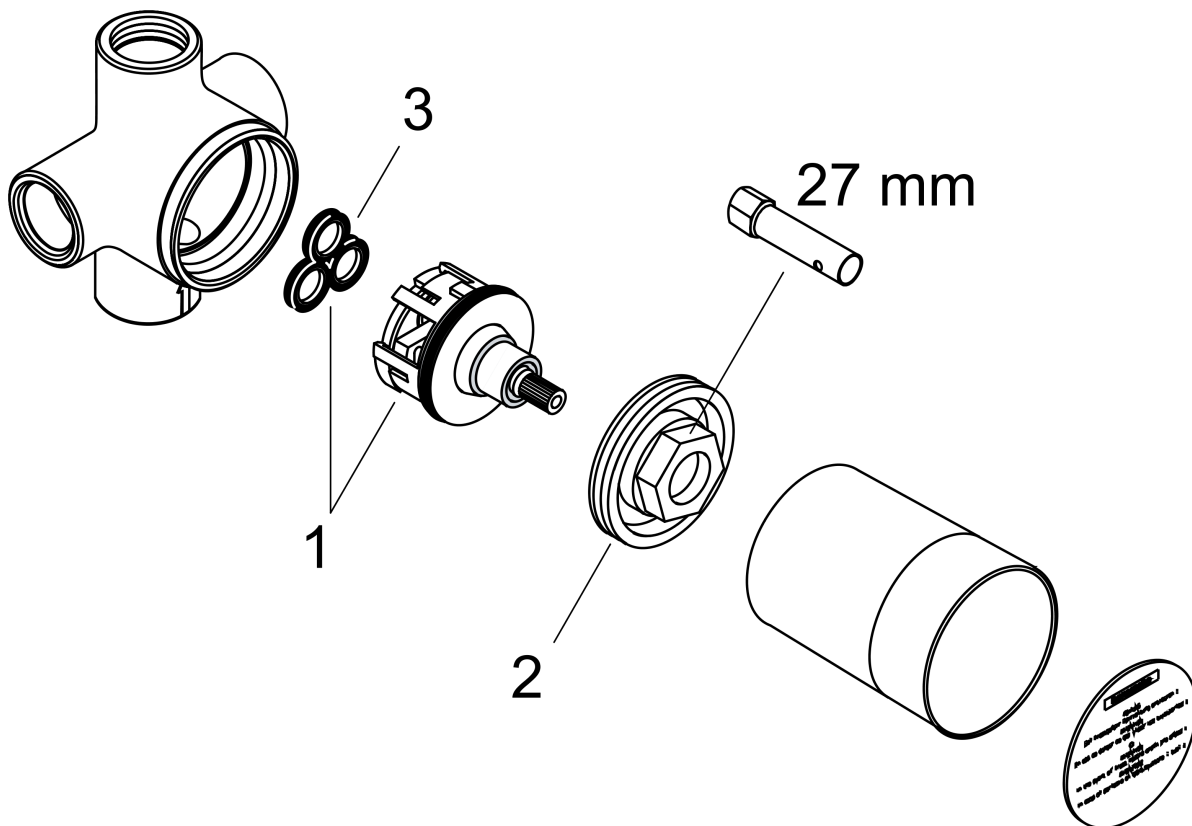

Rough, Quattro 3-Way Diverter, 3/4"
 Finish: n.a. Part no. : 15930181

Description

Features

- 1 inlet, 3 outlets
- 3/4" NPT
- Requires volume control
- Ceramic cartridge
- Flow: 17 GPM (65.0 L/Min)
- EPD Basic Sets

Item details

List Price \$ 321.00

Compliance / Sustainability

Product image

Scale drawing

Rough, Quattro 3-Way Diverter, 3/4"
 Finish: n.a. Part no. : 15930181

Exploded drawing

Year of production: >07/18

Rough, Quattro 3-Way Diverter, 3/4"
 Finish: n.a. Part no. : **15930181**

Spare parts list

Year of production: >07/18

Pos.	Description	Part no.	Price	PU
1	diverter unit	96604000	-	1
2	nut	97550000	-	1
3	sealing set	98798000	-	1
a	extension 25 mm	96370000	-	1