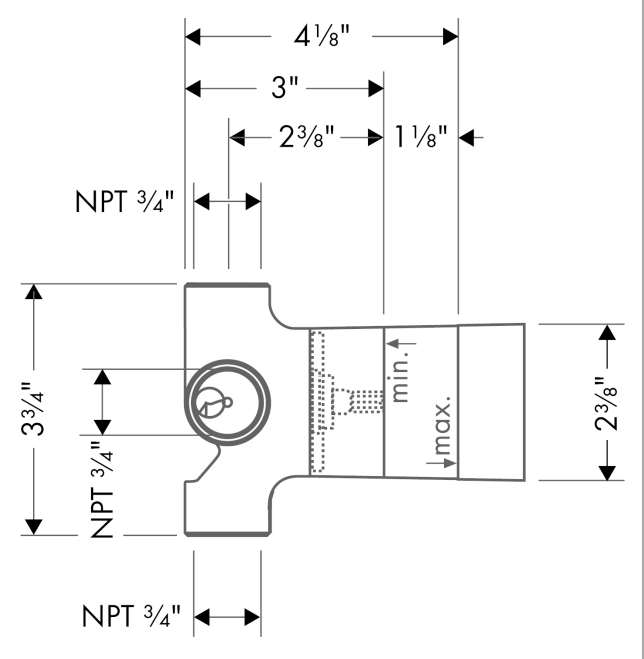

Rough, Quattro 3-Way Diverter, 3/4"
 Finish: n.a. Part no. : 15930181

Description

Features

- 1 inlet, 3 outlets
- 3/4" NPT
- Requires volume control
- Ceramic cartridge
- Flow: 17 GPM (65.0 L/Min)
- EPD Basic Sets

Item details

List Price \$ 321.00

Compliance / Sustainability

Product image

Scale drawing

Rough, Quattro 3-Way Diverter, 3/4"
 Finish: n.a. Part no. : 15930181

Exploded drawing

Year of production: >07/18

Rough, Quattro 3-Way Diverter, 3/4"
 Finish: n.a. Part no. : **15930181**

Spare parts list

Year of production: >07/18

Pos.	Description	Part no.	Price	PU
1	diverter unit	96604000	-	1
2	nut	97550000	-	1
3	sealing set	98798000	-	1
a	extension 25 mm	96370000	-	1