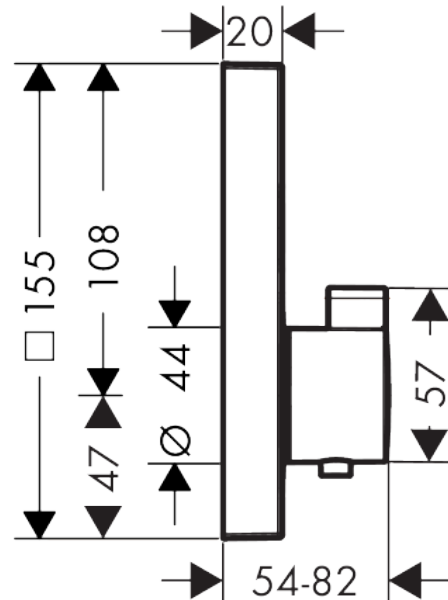

Scale drawing