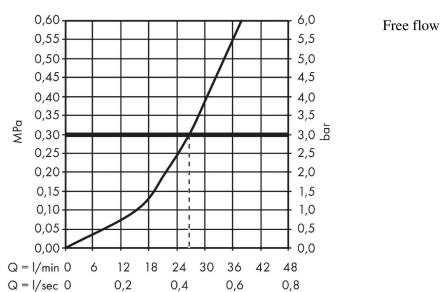

ShowerSelect
Thermostat for concealed installation for 1 function
 Finish: **Chrome** Article Number: **15762000**

Description

product features

- 1 function
- Select push-button on/off control for 1 outlet
- thermostat cartridge, Start/stop valve to operate the functions
- maximum flow rate at 3 bar: 26,7 l/min
- min. operating pressure: 1 bar
- max. operating pressure: 10 bar
- Safety stop at 40 °C
- temperature limitation adjustable
- connection type: basic set
- thermostat is delivered with button On/Off

Technology

Certificates / Sustainability

Product image

Scale drawing

Flowchart

ShowerSelect
Thermostat for concealed installation for 1 function
 Finish: **Chrome** Article Number: **15762000**

Exploded Drawing