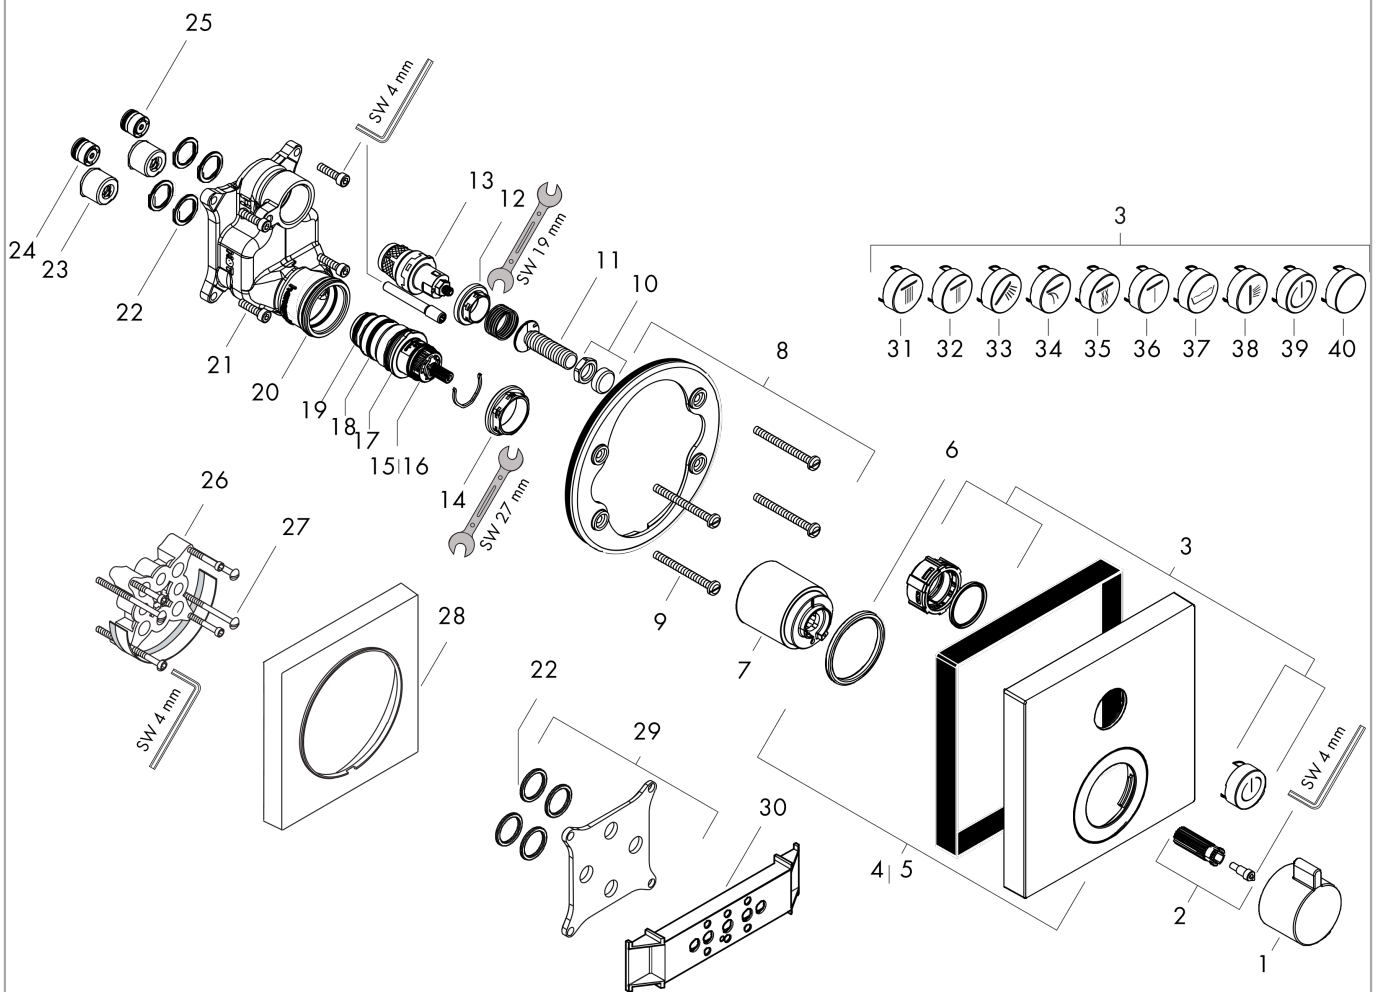

ShowerSelect
Thermostat for concealed installation for 1 function
Finish: **Chrome** Article Number: **15762000**

Exploded Drawing

Year of production: >03/15

ShowerSelect
Thermostat for concealed installation for 1 function
Finish: **Chrome** Article Number: **15762000**

Spare part list

Year of production: >03/15

Pos.	Description	Article Number	PC	PU
1	handle for thermostat	92215000	11	1
2	handle fixing set	95843000	3	1
3	set of symbols	92218000	12	1
4	escutcheon 155 / 155 mm	92234000	15	1
5	escutcheon for exchanged connections	92392000	13	1
6	O-ring 44x4	98471000	3	1
7	sleeve	92216000	8	1
8	holder for escutcheon	98793000	9	1
9	set of fixing screws	96454000	3	1
10	nut and flange	92696000	5	1
11	Select-adapter	92219000	2	1
12	nut	98368000	4	1
13	shut off unit	95758000	14	1
14	nut	98913000	6	1
15	thermostat cartridge	98282000	14	1
16	cartridge for exchanged connections	92373000	18	1
17	O-ring 25x2,5	92146000	3	1
18	O-ring 25x1,5	98146000	1	1
19	O-ring 20x1,5	98197000	1	1
20	O-ring 36x2	98156000	1	1
21	set of screws	96525000	3	1
22	O-ring 16x2	98133000	1	1
23	noise reduction	94073000	7	1
24	non return valve (pressure-resistant up to 2 MPa)	92594000	5	1
25	non return valve	97980000	5	1
26	extension 25 mm	13595000	99	1
27	set of fixing screws	97747000	1	1
28	extension 22 mm	13593000	99	1
29	compensation set 1°	95521000	16	1
30	fit-up aid	92540000	99	1
31	symbol head shower Rain large	93571880	3	1
32	symbol head shower Rain small	93572880	3	1
33	symbol handshower	93573880	3	1
34	symbol Flood jet	93574880	3	1
35	symbol Whirl	93575880	3	1
36	symbol Mono	93576880	3	1
37	symbol tub	93577880	3	1
38	symbol body shower	93578880	3	1
39	symbol ON/OFF	93579880	3	1
40	pushbutton	93955880	6	1
a	concealed item	01800180	99	1