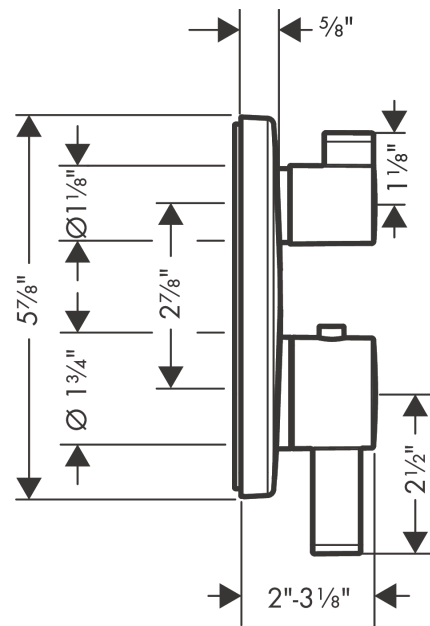

Ecostat S
Thermostatic Trim with Volume Control
 Finish: **chrome** Part no. : **15757001**

Description

Features

- Volume control for 1 function
- Thermostatic cartridge, Ceramic cartridge
- Flow: 6.0 GPM (22.7 L/Min)
- Optimized for water-efficient shower products
- Anti-scald 100° safety stop
- EPD Thermostats

Item details

List Price \$ 632.00

Compliance / Sustainability

Product image

Scale drawing

Ecostat S
Thermostatic Trim with Volume Control
 Finish: **chrome** Part no. : **15757001**

Exploded drawing

Year of production: >07/20

Ecostat S
Thermostatic Trim with Volume Control
 Finish: **chrome** Part no. : **15757001**

Spare parts list

Year of production: >07/20

Pos.	Description	Part no.	Price	PU
1	handle fixing set	95843000	-	1
2	hollow set screw M4x5	92846000	-	1
3	adapter for handle	95252000	-	1
4	escutcheon Ø 150 mm	92282001	-	1
5	O-ring 44x4	98471000	-	1
6	O-ring 30x5	98153000	-	1
7	sleeve	92216000	-	1
8	sleeve	96446000	-	1
9	holder for escutcheon	98793000	-	1
10	set of fixing screws	96454000	-	1
11	nut	98913000	-	1
12	thermostat cartridge	98282000	-	1
13	O-ring 25x2,5	92146000	-	1
14	O-ring 25x1,5	98146000	-	1
15	O-ring 20x1,5	98197000	-	1
16	shut off unit right closing	94009000	-	1
17	O-ring 36x2	98156000	-	1
18	set of screws	96525000	-	1
19	O-ring 16x2	98133000	-	1
20	noise reduction	94073000	-	1
21	set of non return valves DW 15	97350000	-	1
a	compensation set 1°	95521000	-	1
b	extension 25 mm	13595000	-	1
c	extension 22 mm (Ø 150 mm)	13597000	-	1
d	set of fixing screws	97747000	-	1