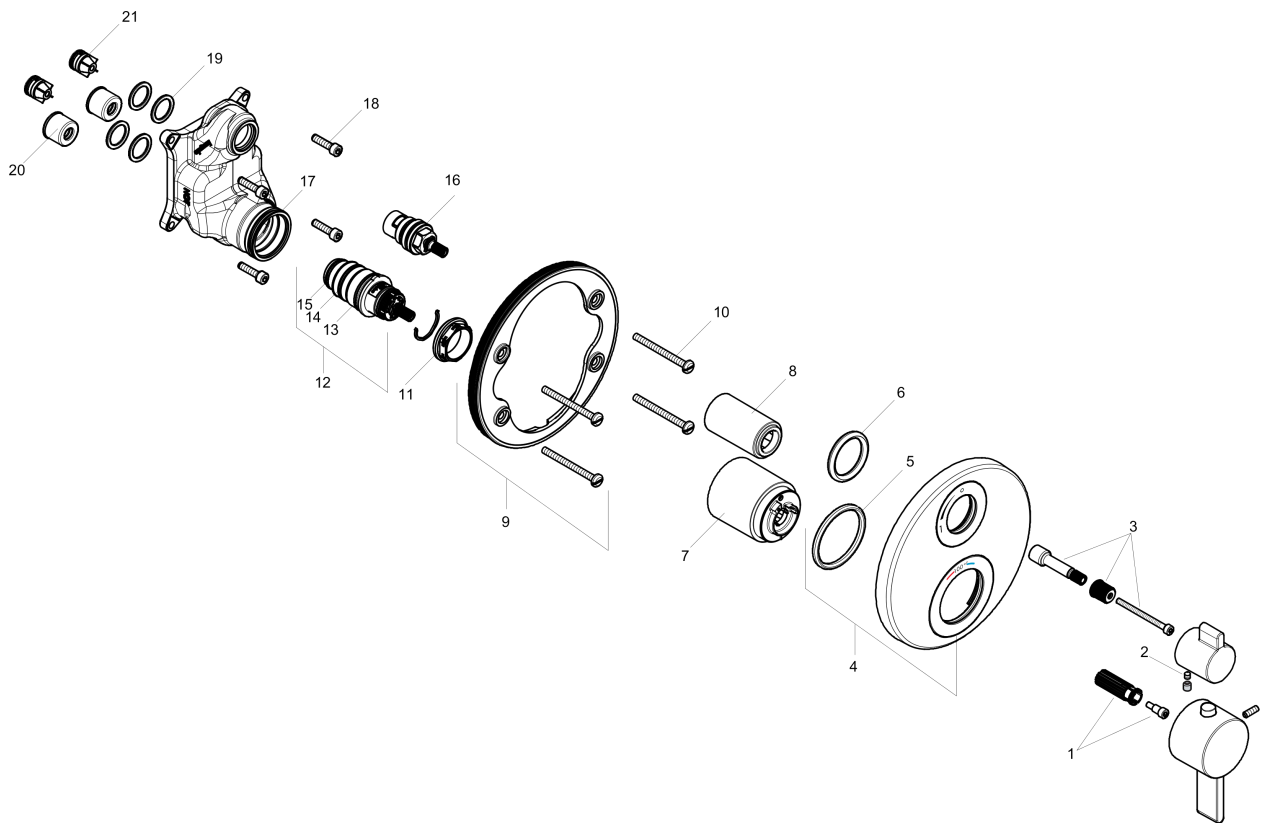

Ecostat S
Thermostatic Trim with Volume Control
 Finish: **chrome** Part no. : **15757001**

Description

Features

- Volume control for 1 function
- Thermostatic cartridge, Ceramic cartridge
- Flow: 6.0 GPM (22.7 L/Min)
- Optimized for water-efficient shower products
- Anti-scald 100° safety stop
- EPD Thermostats

Item details

List Price \$ 632.00

Compliance / Sustainability

Product image

Scale drawing

Ecostat S
Thermostatic Trim with Volume Control
 Finish: **chrome** Part no. : **15757001**

Exploded drawing

Year of production: >07/20

Ecostat S
Thermostatic Trim with Volume Control
 Finish: **chrome** Part no. : **15757001**

Spare parts list

Year of production: >07/20

Pos.	Description	Part no.	Price	PU
1	handle fixing set	95843000	-	1
2	hollow set screw M4x5	92846000	-	1
3	adapter for handle	95252000	-	1
4	escutcheon Ø 150 mm	92282001	-	1
5	O-ring 44x4	98471000	-	1
6	O-ring 30x5	98153000	-	1
7	sleeve	92216000	-	1
8	sleeve	96446000	-	1
9	holder for escutcheon	98793000	-	1
10	set of fixing screws	96454000	-	1
11	nut	98913000	-	1
12	thermostat cartridge	98282000	-	1
13	O-ring 25x2,5	92146000	-	1
14	O-ring 25x1,5	98146000	-	1
15	O-ring 20x1,5	98197000	-	1
16	shut off unit right closing	94009000	-	1
17	O-ring 36x2	98156000	-	1
18	set of screws	96525000	-	1
19	O-ring 16x2	98133000	-	1
20	noise reduction	94073000	-	1
21	set of non return valves DW 15	97350000	-	1
a	compensation set 1°	95521000	-	1
b	extension 25 mm	13595000	-	1
c	extension 22 mm (Ø 150 mm)	13597000	-	1
d	set of fixing screws	97747000	-	1