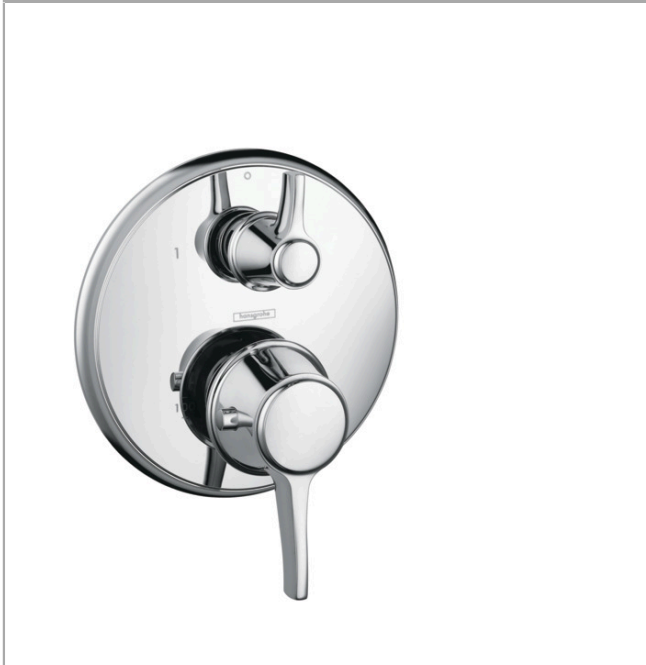

Ecostat Classic
Thermostatic Trim with Volume Control, Round
 Finish: **chrome** Part no. : **15752001**

Description

Features

- Volume control for 1 function
- Thermostatic cartridge, Ceramic cartridge
- Flow: 6.0 GPM (22.7 L/Min)
- Optimized for water-efficient shower products
- Anti-scald 100° safety stop
- EPD Thermostats

Item details

List Price \$ 745.00

Compliance / Sustainability

Product image

Scale drawing

Ecostat Classic
Thermostatic Trim with Volume Control, Round
 Finish: **chrome** Part no. : **15752001**

Exploded drawing

Year of production: >12/10

Ecostat Classic
Thermostatic Trim with Volume Control, Round
 Finish: **chrome** Part no. : **15752001**

Spare parts list

Year of production: >12/10

Pos.	Description	Part no.	Price	PU
1	screw cover	95181000	-	1
2	adapter for handle	96435000	-	1
3	adapter for handle	96451000	-	1
4	sleeve	96446000	-	1
5	sleeve	95550000	-	1
6	holder for escutcheon	98793000	-	1
7	set of fixing screws	96454000	-	1
8	shut off unit right closing	94009000	-	1
9	thermostat cartridge	94282000	-	1
10	sealing set	95037000	-	1
11	set of screws	96525000	-	1
12	O-ring 16x2	98133000	-	1
13	set of non return valves DW 15	94074000	-	1
14	noise reduction	94073000	-	1
15	escutcheon Ø 170 mm	95555001	-	1
16	hexagon socket screw M4x35	92160000	-	1
a	extension 25 mm	13595000	-	1
b	extension 22 mm (Ø 170 mm)	13596000	-	1
c	non return valve with filter	92499000	-	1
d	set of screws	93244000	-	1