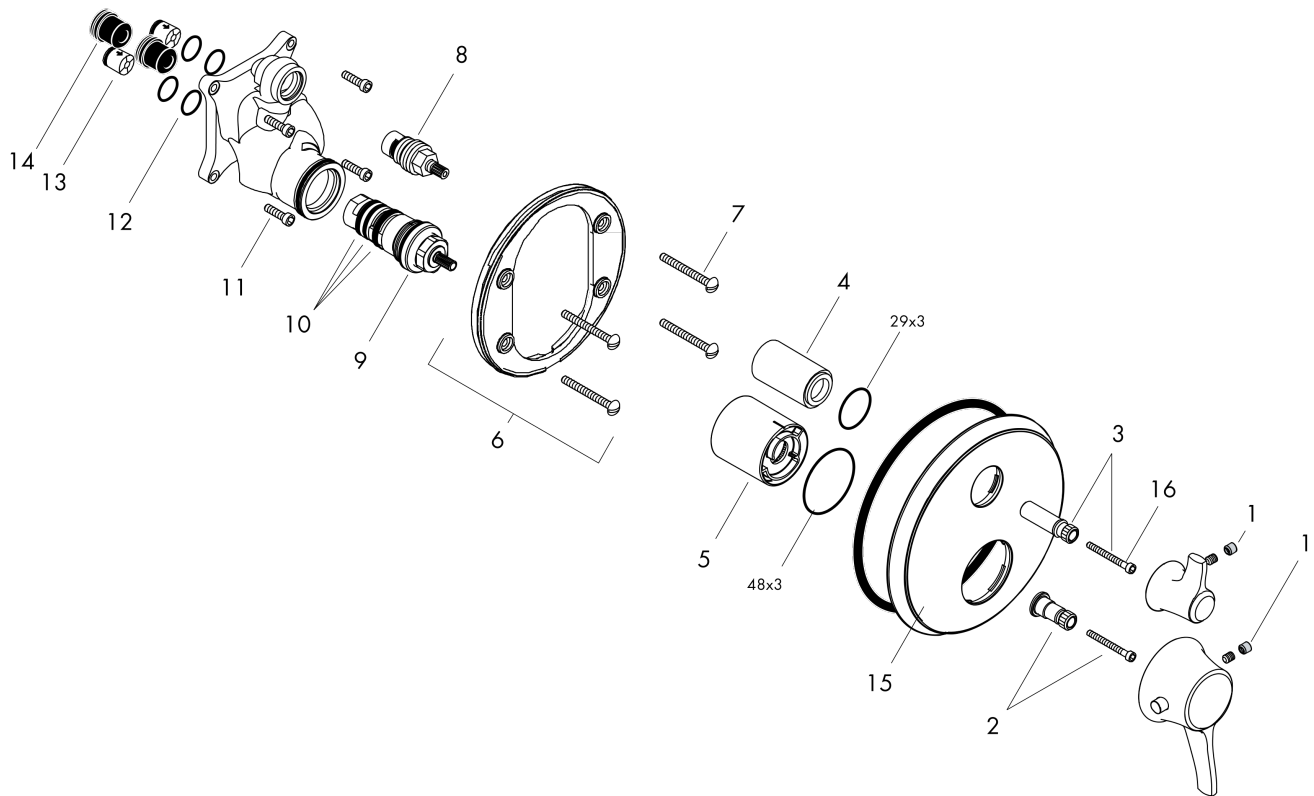

Ecostat Classic
Thermostatic Trim with Volume Control, Round
 Finish: **chrome** Part no. : **15752001**

Description

Features

- Volume control for 1 function
- Thermostatic cartridge, Ceramic cartridge
- Flow: 6.0 GPM (22.7 L/Min)
- Optimized for water-efficient shower products
- Anti-scald 100° safety stop
- EPD Thermostats

Item details

List Price \$ 745.00

Compliance / Sustainability

Product image

Scale drawing

Ecostat Classic
Thermostatic Trim with Volume Control, Round
 Finish: **chrome** Part no. : **15752001**

Exploded drawing

Year of production: >12/10

Ecostat Classic
Thermostatic Trim with Volume Control, Round
 Finish: **chrome** Part no. : **15752001**

Spare parts list

Year of production: >12/10

Pos.	Description	Part no.	Price	PU
1	screw cover	95181000	-	1
2	adapter for handle	96435000	-	1
3	adapter for handle	96451000	-	1
4	sleeve	96446000	-	1
5	sleeve	95550000	-	1
6	holder for escutcheon	98793000	-	1
7	set of fixing screws	96454000	-	1
8	shut off unit right closing	94009000	-	1
9	thermostat cartridge	94282000	-	1
10	sealing set	95037000	-	1
11	set of screws	96525000	-	1
12	O-ring 16x2	98133000	-	1
13	set of non return valves DW 15	94074000	-	1
14	noise reduction	94073000	-	1
15	escutcheon Ø 170 mm	95555001	-	1
16	hexagon socket screw M4x35	92160000	-	1
a	extension 25 mm	13595000	-	1
b	extension 22 mm (Ø 170 mm)	13596000	-	1
c	non return valve with filter	92499000	-	1
d	set of screws	93244000	-	1