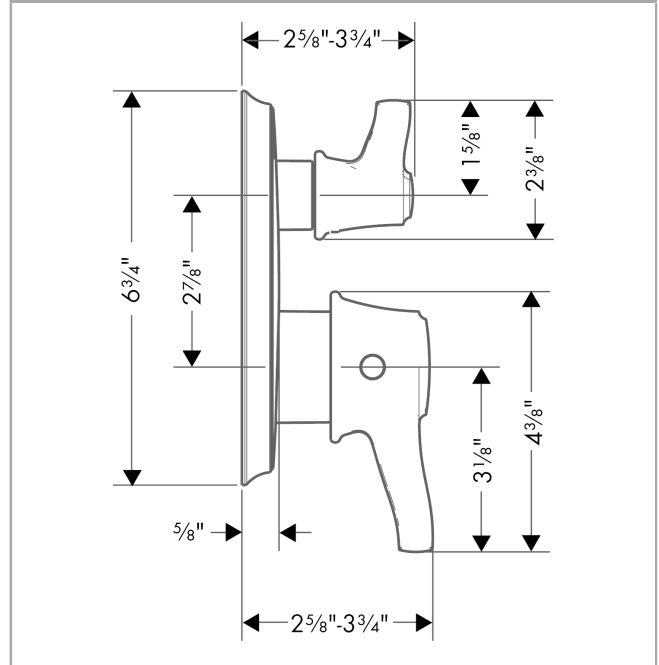

Ecostat Classic
Thermostatic Trim with Volume Control, Round
 Finish: **chrome** Part no. : **15752001**

Description

Features

- Volume control for 1 function
- Thermostatic cartridge, Ceramic cartridge
- Flow: 6.0 GPM (22.7 L/Min)
- Optimized for water-efficient shower products
- Anti-scald 100° safety stop
- EPD Thermostats

Item details

List Price \$ 745.00

Compliance / Sustainability

Product image

Scale drawing

Ecostat Classic
Thermostatic Trim with Volume Control, Round
 Finish: **chrome** Part no. : **15752001**

Exploded drawing

Year of production: >12/10

Ecostat Classic
Thermostatic Trim with Volume Control, Round
 Finish: **chrome** Part no. : **15752001**

Spare parts list

Year of production: >12/10

Pos.	Description	Part no.	Price	PU
1	screw cover	95181000	-	1
2	adapter for handle	96435000	-	1
3	adapter for handle	96451000	-	1
4	sleeve	96446000	-	1
5	sleeve	95550000	-	1
6	holder for escutcheon	98793000	-	1
7	set of fixing screws	96454000	-	1
8	shut off unit right closing	94009000	-	1
9	thermostat cartridge	94282000	-	1
10	sealing set	95037000	-	1
11	set of screws	96525000	-	1
12	O-ring 16x2	98133000	-	1
13	set of non return valves DW 15	94074000	-	1
14	noise reduction	94073000	-	1
15	escutcheon Ø 170 mm	95555001	-	1
16	hexagon socket screw M4x35	92160000	-	1
a	extension 25 mm	13595000	-	1
b	extension 22 mm (Ø 170 mm)	13596000	-	1
c	non return valve with filter	92499000	-	1
d	set of screws	93244000	-	1