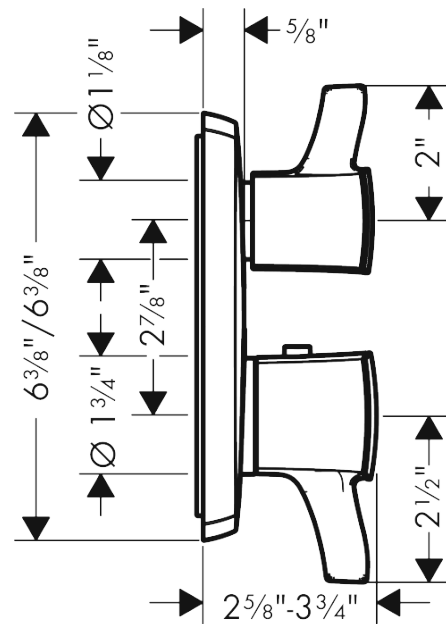

Ecostat Classic
Thermostatic Trim with Volume Control, Square
 Finish: **chrome** Part no. : **15727001**

Description

Features

- Volume control for 1 function
- Thermostatic cartridge, Ceramic cartridge
- Flow: 6.0 GPM (22.7 L/Min)
- Optimized for water-efficient shower products
- Anti-scald 100° safety stop

Item details

List Price \$ 632.00

Compliance / Sustainability

Product image

Scale drawing

Ecostat Classic
Thermostatic Trim with Volume Control, Square
 Finish: **chrome** Part no. : **15727001**

Exploded drawing

Year of production: >02/19

Ecostat Classic
Thermostatic Trim with Volume Control, Square
 Finish: **chrome** Part no. : **15727001**

Spare parts list

Year of production: >02/19

Pos.	Description	Part no.	Price	PU
1	hollow set screw M4x5	92846000	-	1
2	O-ring 44x4	98471000	-	1
3	O-ring 30x5	98153000	-	1
4	sleeve	92216000	-	1
5	sleeve	96446000	-	1
6	holder for escutcheon	98793000	-	1
7	set of fixing screws	96454000	-	1
8	nut	98913000	-	1
9	thermostat cartridge	98282000	-	1
10	O-ring 25x2,5	92146000	-	1
11	O-ring 25x1,5	98146000	-	1
12	O-ring 20x1,5	98197000	-	1
13	shut off unit right closing	94009000	-	1
14	O-ring 36x2	98156000	-	1
15	set of screws	96525000	-	1
16	O-ring 16x2	98133000	-	1
17	noise reduction	94073000	-	1
18	set of non return valves DW 15	97350000	-	1
19	non return valve (pressure-resistant up to 2 MPa)	92594000	-	1
20	handle fixing set	95843000	-	1
21	adapter for handle	95252000	-	1
a	compensation set 1°	95521000	-	1
b	extension 25 mm	13595000	-	1
c	set of fixing screws	97747000	-	1
d	screw cover	95181000	-	1
e	extension 10 mm for iBox universal with shut-off unit	92332000	-	1