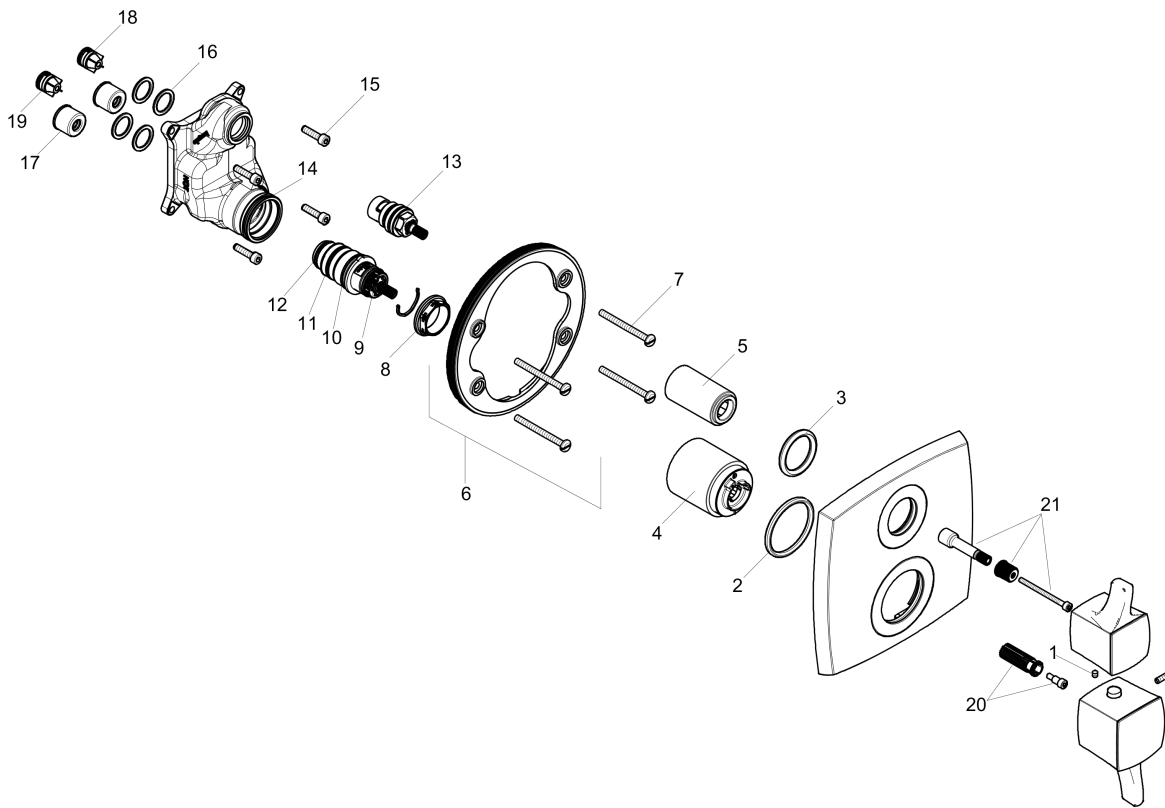

Ecostat Classic
Thermostatic Trim with Volume Control, Square
 Finish: **chrome** Part no. : **15727001**

Description

Features

- Volume control for 1 function
- Thermostatic cartridge, Ceramic cartridge
- Flow: 6.0 GPM (22.7 L/Min)
- Optimized for water-efficient shower products
- Anti-scald 100° safety stop

Item details

List Price \$ 632.00

Compliance / Sustainability

Product image

Scale drawing

Ecostat Classic
Thermostatic Trim with Volume Control, Square
 Finish: **chrome** Part no. : **15727001**

Exploded drawing

Year of production: >02/19

Ecostat Classic
Thermostatic Trim with Volume Control, Square
 Finish: **chrome** Part no. : **15727001**

Spare parts list

Year of production: >02/19

Pos.	Description	Part no.	Price	PU
1	hollow set screw M4x5	92846000	-	1
2	O-ring 44x4	98471000	-	1
3	O-ring 30x5	98153000	-	1
4	sleeve	92216000	-	1
5	sleeve	96446000	-	1
6	holder for escutcheon	98793000	-	1
7	set of fixing screws	96454000	-	1
8	nut	98913000	-	1
9	thermostat cartridge	98282000	-	1
10	O-ring 25x2,5	92146000	-	1
11	O-ring 25x1,5	98146000	-	1
12	O-ring 20x1,5	98197000	-	1
13	shut off unit right closing	94009000	-	1
14	O-ring 36x2	98156000	-	1
15	set of screws	96525000	-	1
16	O-ring 16x2	98133000	-	1
17	noise reduction	94073000	-	1
18	set of non return valves DW 15	97350000	-	1
19	non return valve (pressure-resistant up to 2 MPa)	92594000	-	1
20	handle fixing set	95843000	-	1
21	adapter for handle	95252000	-	1
a	compensation set 1°	95521000	-	1
b	extension 25 mm	13595000	-	1
c	set of fixing screws	97747000	-	1
d	screw cover	95181000	-	1
e	extension 10 mm for iBox universal with shut-off unit	92332000	-	1