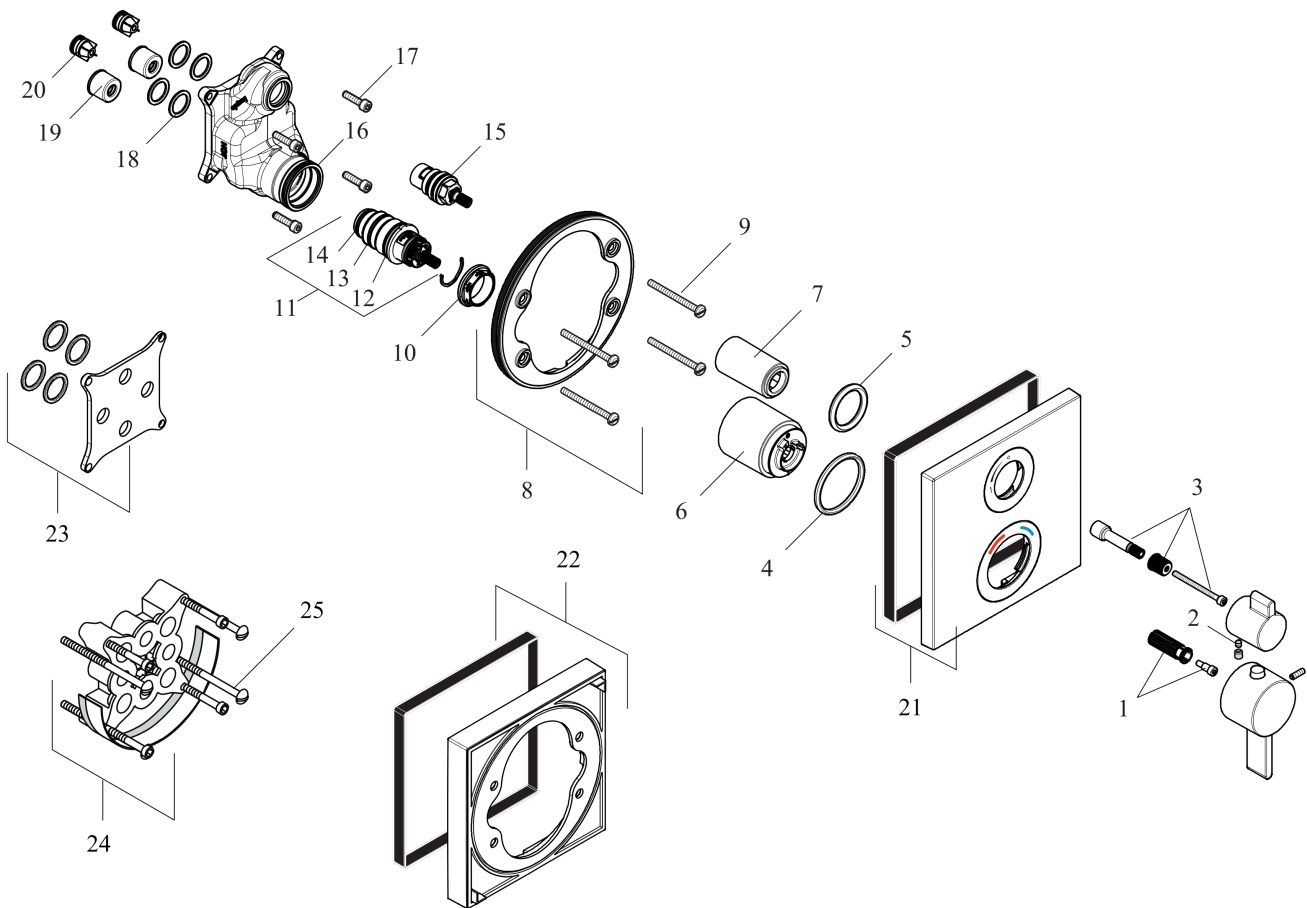

Ecostat Square
Thermostatic Trim with Volume Control
 Finish: **chrome** Part no. : **15712001**

Description

Features

- Volume control for 1 function
- Thermostatic cartridge, Ceramic cartridge
- Flow: 6.0 GPM (22.7 L/Min)
- Optimized for water-efficient shower products
- Anti-scald 100° safety stop
- EPD Thermostats

Item details

List Price \$ 632.00

Compliance / Sustainability

Product image

Scale drawing

Ecostat Square
Thermostatic Trim with Volume Control
 Finish: **chrome** Part no. : **15712001**

Exploded drawing

Year of production: >07/20

Ecostat Square
Thermostatic Trim with Volume Control
 Finish: **chrome** Part no. : **15712001**

Spare parts list

Year of production: >07/20

Pos.	Description	Part no.	Price	PU
1	handle fixing set	95843000	-	1
2	hollow set screw M4x5	92846000	-	1
3	adapter for handle	95252000	-	1
4	O-ring 44x4	98471000	-	1
5	O-ring 30x5	98153000	-	1
6	sleeve	92216000	-	1
7	sleeve	96446000	-	1
8	holder for escutcheon	98793000	-	1
9	set of fixing screws	96454000	-	1
10	nut	98913000	-	1
11	thermostat cartridge	98282000	-	1
12	O-ring 25x2,5	92146000	-	1
13	O-ring 25x1,5	98146000	-	1
14	O-ring 20x1,5	98197000	-	1
15	shut off unit right closing	94009000	-	1
16	O-ring 36x2	98156000	-	1
17	set of screws	96525000	-	1
18	O-ring 16x2	98133000	-	1
19	noise reduction	94073000	-	1
20	set of non return valves DW 15	97350000	-	1
21	escutcheon 155 / 155 mm	93242001	-	1
22	extension 22 mm	13593000	-	1
23	compensation set 1°	95521000	-	1
24	extension 25 mm	13595000	-	1
25	set of fixing screws	97747000	-	1