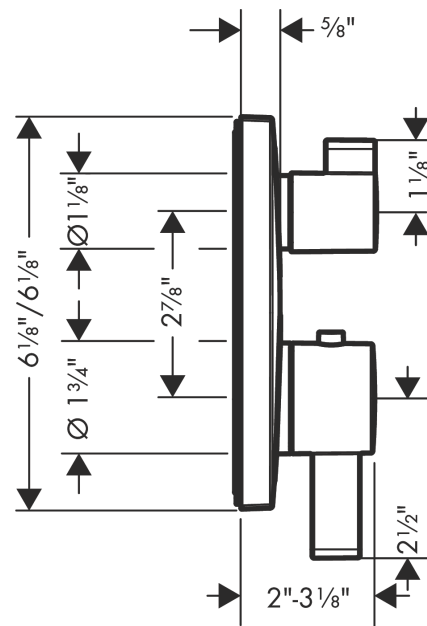

Ecostat Square
Thermostatic Trim with Volume Control
 Finish: **chrome** Part no. : **15712001**

Description

Features

- Volume control for 1 function
- Thermostatic cartridge, Ceramic cartridge
- Flow: 6.0 GPM (22.7 L/Min)
- Optimized for water-efficient shower products
- Anti-scald 100° safety stop
- EPD Thermostats

Item details

List Price \$ 632.00

Compliance / Sustainability

Product image

Scale drawing

Ecostat Square
Thermostatic Trim with Volume Control
 Finish: **chrome** Part no. : **15712001**

Exploded drawing

Year of production: >07/20

Ecostat Square
Thermostatic Trim with Volume Control
 Finish: **chrome** Part no. : **15712001**

Spare parts list

Year of production: >07/20

Pos.	Description	Part no.	Price	PU
1	handle fixing set	95843000	-	1
2	hollow set screw M4x5	92846000	-	1
3	adapter for handle	95252000	-	1
4	O-ring 44x4	98471000	-	1
5	O-ring 30x5	98153000	-	1
6	sleeve	92216000	-	1
7	sleeve	96446000	-	1
8	holder for escutcheon	98793000	-	1
9	set of fixing screws	96454000	-	1
10	nut	98913000	-	1
11	thermostat cartridge	98282000	-	1
12	O-ring 25x2,5	92146000	-	1
13	O-ring 25x1,5	98146000	-	1
14	O-ring 20x1,5	98197000	-	1
15	shut off unit right closing	94009000	-	1
16	O-ring 36x2	98156000	-	1
17	set of screws	96525000	-	1
18	O-ring 16x2	98133000	-	1
19	noise reduction	94073000	-	1
20	set of non return valves DW 15	97350000	-	1
21	escutcheon 155 / 155 mm	93242001	-	1
22	extension 22 mm	13593000	-	1
23	compensation set 1°	95521000	-	1
24	extension 25 mm	13595000	-	1
25	set of fixing screws	97747000	-	1