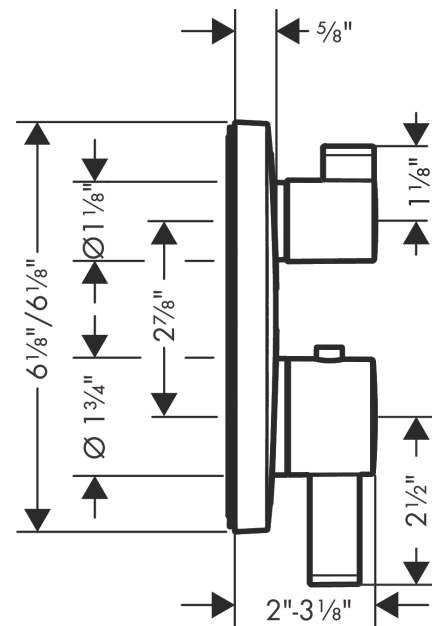

Ecostat E
Thermostatic Trim with Volume Control
 Finish: **chrome** Part no. : **15707001**

Description

Features

- Volume control for 1 function
- Thermostatic cartridge, Ceramic cartridge
- Flow: 6.0 GPM (22.7 L/Min)
- Optimized for water-efficient shower products
- Anti-scald 100° safety stop
- EPD Thermostats

Item details

List Price \$ 632.00

Compliance / Sustainability

Product image

Scale drawing

Ecostat E
Thermostatic Trim with Volume Control
 Finish: **chrome** Part no. : **15707001**

Exploded drawing

Year of production: >07/20

Ecostat E
Thermostatic Trim with Volume Control
 Finish: **chrome** Part no. : **15707001**

Spare parts list

Year of production: >07/20

Pos.	Description	Part no.	Price	PU
1	handle fixing set	95843000	-	1
2	hollow set screw M4x5	92846000	-	1
3	adapter for handle	95252000	-	1
4	O-ring 44x4	98471000	-	1
5	O-ring 30x5	98153000	-	1
6	sleeve	92216000	-	1
7	sleeve	96446000	-	1
8	holder for escutcheon	98793000	-	1
9	set of fixing screws	96454000	-	1
10	nut	98913000	-	1
11	thermostat cartridge	98282000	-	1
12	O-ring 25x2,5	92146000	-	1
13	O-ring 25x1,5	98146000	-	1
14	O-ring 20x1,5	98197000	-	1
15	shut off unit right closing	94009000	-	1
16	O-ring 36x2	98156000	-	1
17	set of screws	96525000	-	1
18	O-ring 16x2	98133000	-	1
19	noise reduction	94073000	-	1
20	set of non return valves DW 15	97350000	-	1
21	escutcheon 155 / 155 mm	92278001	-	1
22	extension 22 mm	15597000	-	1
23	compensation set 1°	95521000	-	1
24	extension 25 mm	13595000	-	1
25	set of fixing screws	97747000	-	1