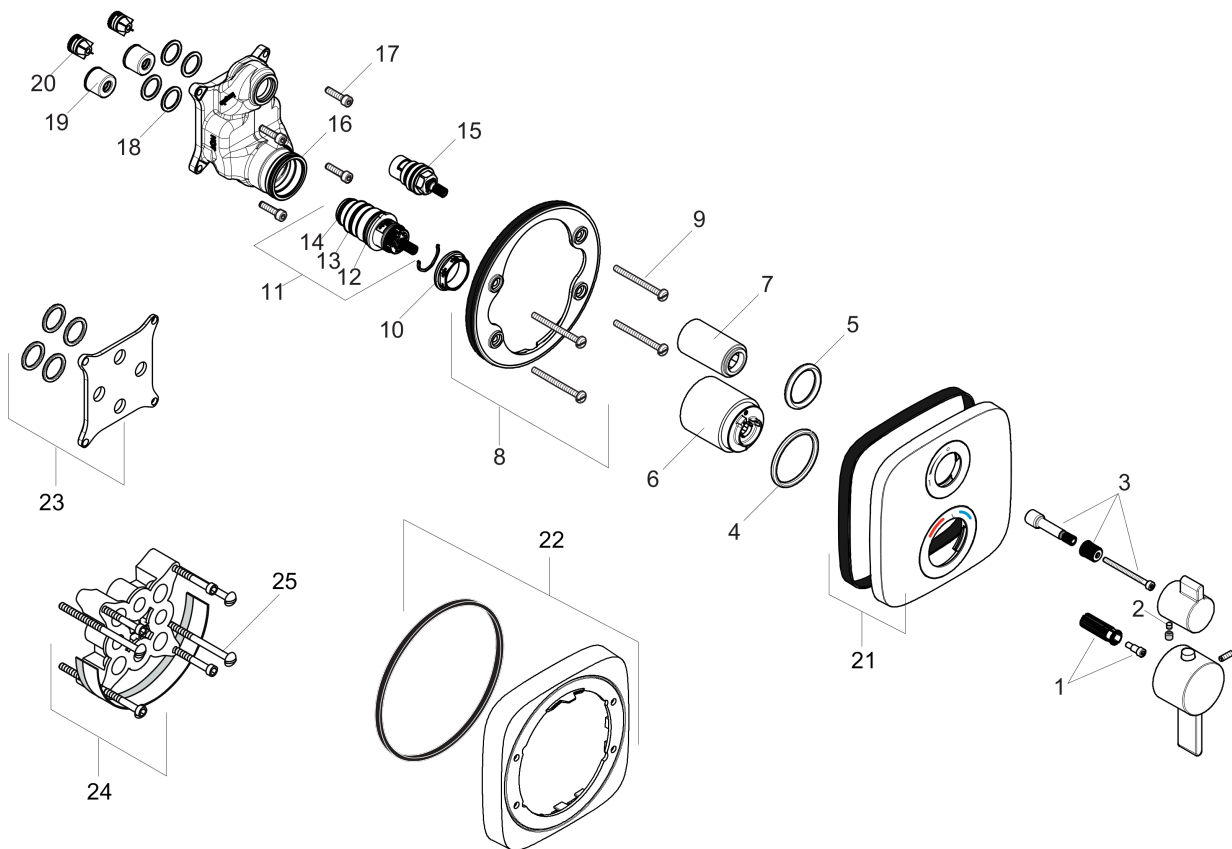

Ecostat E
Thermostatic Trim with Volume Control
 Finish: **chrome** Part no. : **15707001**

Description

Features

- Volume control for 1 function
- Thermostatic cartridge, Ceramic cartridge
- Flow: 6.0 GPM (22.7 L/Min)
- Optimized for water-efficient shower products
- Anti-scald 100° safety stop
- EPD Thermostats

Item details

List Price \$ 632.00

Compliance / Sustainability

Product image

Scale drawing

Ecostat E
Thermostatic Trim with Volume Control
 Finish: **chrome** Part no. : **15707001**

Exploded drawing

Year of production: >07/20

Ecostat E
Thermostatic Trim with Volume Control
 Finish: **chrome** Part no. : **15707001**

Spare parts list

Year of production: >07/20

Pos.	Description	Part no.	Price	PU
1	handle fixing set	95843000	-	1
2	hollow set screw M4x5	92846000	-	1
3	adapter for handle	95252000	-	1
4	O-ring 44x4	98471000	-	1
5	O-ring 30x5	98153000	-	1
6	sleeve	92216000	-	1
7	sleeve	96446000	-	1
8	holder for escutcheon	98793000	-	1
9	set of fixing screws	96454000	-	1
10	nut	98913000	-	1
11	thermostat cartridge	98282000	-	1
12	O-ring 25x2,5	92146000	-	1
13	O-ring 25x1,5	98146000	-	1
14	O-ring 20x1,5	98197000	-	1
15	shut off unit right closing	94009000	-	1
16	O-ring 36x2	98156000	-	1
17	set of screws	96525000	-	1
18	O-ring 16x2	98133000	-	1
19	noise reduction	94073000	-	1
20	set of non return valves DW 15	97350000	-	1
21	escutcheon 155 / 155 mm	92278001	-	1
22	extension 22 mm	15597000	-	1
23	compensation set 1°	95521000	-	1
24	extension 25 mm	13595000	-	1
25	set of fixing screws	97747000	-	1