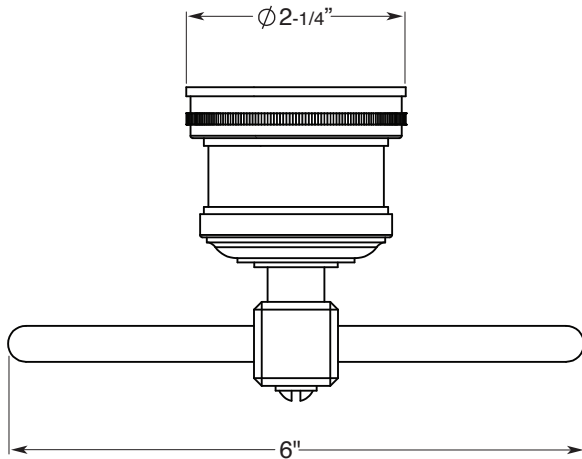

Series 53  
Towel Ring  
1.53TR00

### FEATURES:

- All brass construction.
- Available in all Sigma finishes.
- Warranty varies according to finish selection.
- Mounting bracket and screws are supplied.

**TOP VIEW**

**FRONT VIEW**

**SIDE VIEW**

Note: Measurements are subject to change or cancellation. No responsibility is assumed for use of superseded or voided pages.