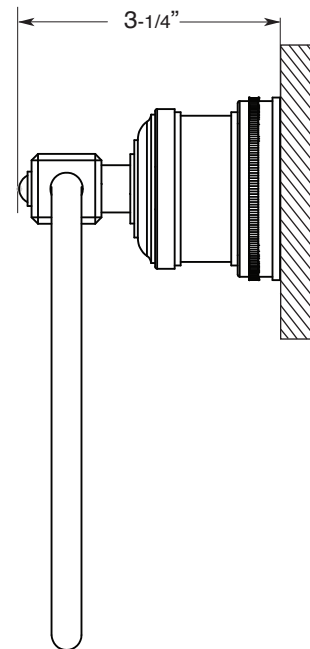

Series 53  
Towel Ring  
1.53TR00

### FEATURES:

- All brass construction.
- Available in all Sigma finishes.
- Warranty varies according to finish selection.
- Mounting bracket and screws are supplied.

**TOP VIEW**

**FRONT VIEW**

**SIDE VIEW**

Note: Measurements are subject to change or cancellation. No responsibility is assumed for use of superseded or voided pages.