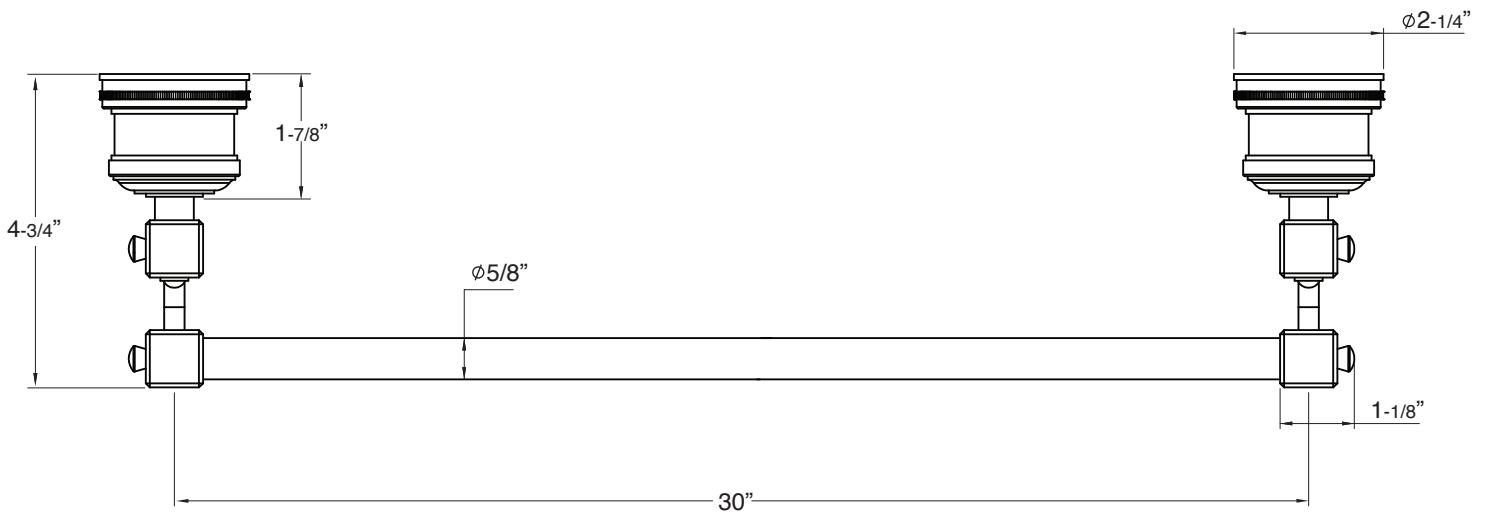

#### FEATURES:

- All brass construction.
- Available in all Sigma finishes.
- Warranty varies according to finish selection.
- Mounting bracket and screws are supplied.

Series 53  
30" Towel Bar  
1.53TB30

Note: Measurements are subject to change or cancellation. No responsibility is assumed for use of superseded or voided pages.