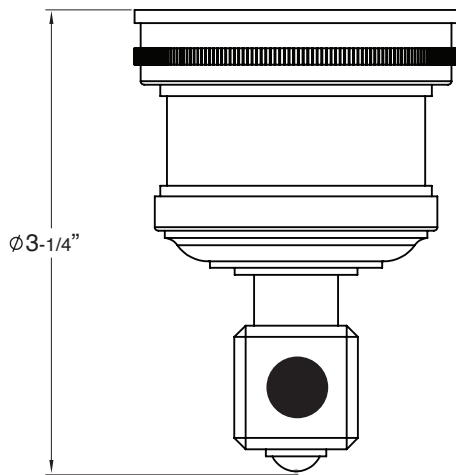

FEATURES:

- All brass construction.
- Available in all Sigma finishes.
- Warranty varies according to finish selection.
- Mounting bracket and screws are supplied.

Series 53
Robe Hook
1.53RH00

TOP VIEW

SIDE VIEW

Note: Measurements are subject to change or cancellation. No responsibility is assumed for use of superseded or voided pages.