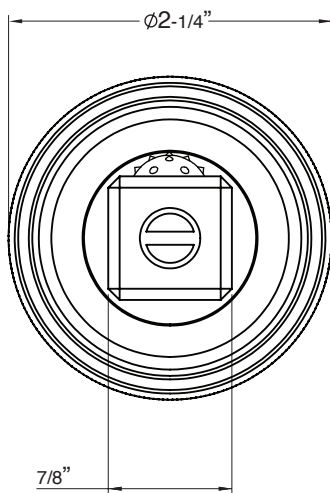

FEATURES:

- All brass construction.
- Available in all Sigma finishes.
- Warranty varies according to finish selection.
- Mounting bracket and screws are supplied.

Series 53
Robe Hook
1.53RH00

TOP VIEW

SIDE VIEW

Note: Measurements are subject to change or cancellation. No responsibility is assumed for use of superseded or voided pages.