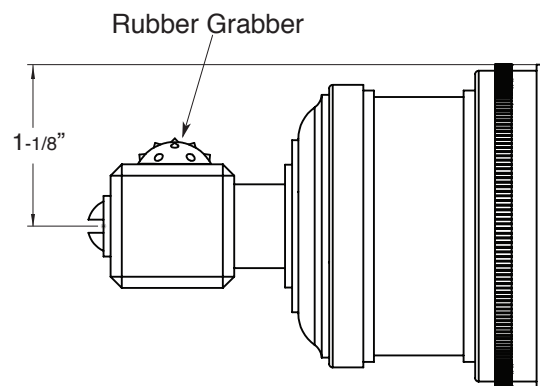

FEATURES:

- All brass construction.
- Available in all Sigma finishes.
- Warranty varies according to finish selection.
- Mounting bracket and screws are supplied.

Series 53
Robe Hook
1.53RH00

TOP VIEW

SIDE VIEW

Note: Measurements are subject to change or cancellation. No responsibility is assumed for use of superseded or voided pages.