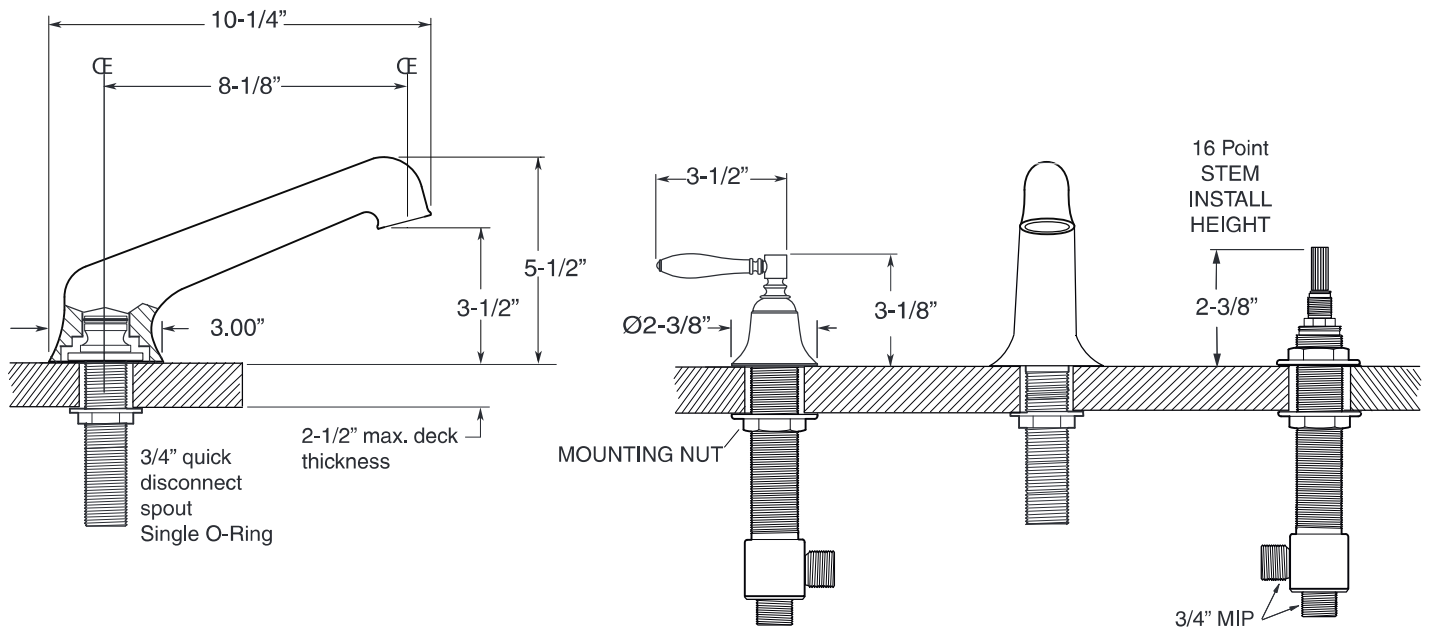

Series 1500

Huntington

Roman Tub Set with Deckmount
Handshower and Diverter

1.152793

(1.152793T - Trim only)

FEATURES:

- All brass construction.
- Lever style handles with setscrew attachment.
- 3/4" valve bodies with 1/4-turn ceramic disc cartridge.
- Available in all finishes. Warranty varies according to finish.
- Certified to meet or exceed the following codes and standards:
ASME A112.18.1/CSAB 125.1-2011

Spout and valves install through 1-1/4" diameter holes.
Plumber to provide 3/4" supply lines to valves

NOTE: 1/2" outlet for in-line vacuum breaker (18.15.055), and 60" chrome spiral hose (18.10.016) - INCLUDED

Parts List

Series 1500

Huntington Roman Tub Set with Deckmount Diverter and Handshower