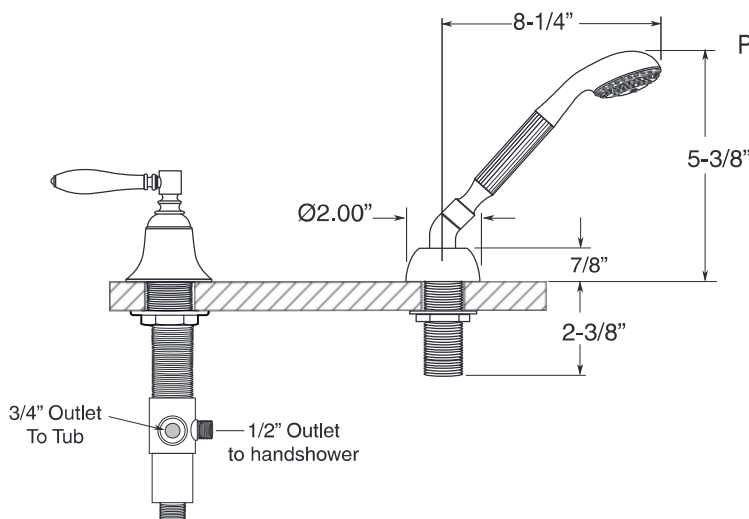

Series 1500

Huntington

Roman Tub Set with Deckmount
Handshower and Diverter

1.152793

(1.152793T - Trim only)

FEATURES:

- All brass construction.
- Lever style handles with setscrew attachment.
- 3/4" valve bodies with 1/4-turn ceramic disc cartridge.
- Available in all finishes. Warranty varies according to finish.
- Certified to meet or exceed the following codes and standards:
ASME A112.18.1/CSAB 125.1-2011

Spout and valves install through 1-1/4" diameter holes.
Plumber to provide 3/4" supply lines to valves

NOTE: 1/2" outlet for in-line vacuum breaker (18.15.055), and 60" chrome spiral hose (18.10.016) - INCLUDED

Parts List

Series 1500

Huntington Roman Tub Set with Deckmount Diverter and Handshower