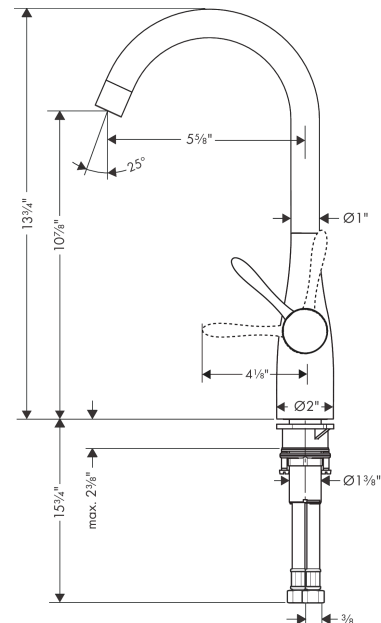

**Allegro E**  
**Bar Faucet, 1.5 GPM**  
 Finish: **chrome** Part no. : **14801001**

**Description**

**Features**

- Swivel range 360°
- Normal spray
- Deck mounted
- Flow: 1.50 gal/min
- Ceramic cartridge
- 3/8" connections

**Item details**

List Price \$ 639.00

**Technology**

**Compliance / Sustainability**

**Product image**

**Scale drawing**

**Allegro E**  
**Bar Faucet, 1.5 GPM**  
 Finish: **chrome** Part no. : **14801001**

Exploded drawing

Year of production: >08/08

**Allegro E**  
**Bar Faucet, 1.5 GPM**  
 Finish: **chrome** Part no. : **14801001**

## Spare parts list

Year of production: >08/08

Pos.	Description	Part no.	Price	PU
1	handle	98597001	-	1
2	flange	96468000	-	1
3	nut	96461000	-	1
4	cartridge, assy	92730000	-	1
5	fixing set (Ø 34)	95049000	-	1
6	connection hose 17½" M10x1 3/8"	94071001	-	1
7	seal	95008000	-	1
8	sealing set	92646000	-	1
9	screw	97662000	-	1
a	aerator M22x1 (5 l/min)	95455000	-	1