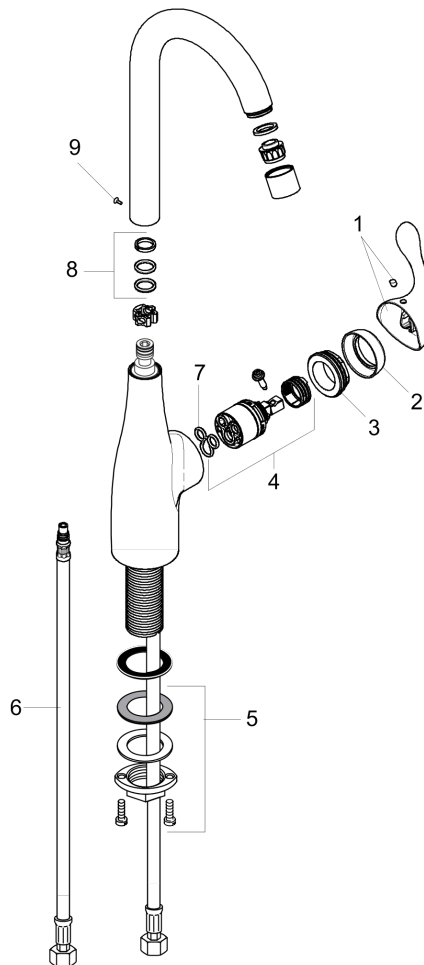

**Allegro E**  
**Bar Faucet, 1.5 GPM**  
 Finish: **chrome** Part no. : **14801001**

**Description**

**Features**

- Swivel range 360°
- Normal spray
- Deck mounted
- Flow: 1.50 gal/min
- Ceramic cartridge
- 3/8" connections

**Item details**

List Price \$ 639.00

**Technology**

**Compliance / Sustainability**

**Product image**

**Scale drawing**

**Allegro E**  
**Bar Faucet, 1.5 GPM**  
 Finish: **chrome** Part no. : **14801001**

Exploded drawing

Year of production: >08/08

**Allegro E**  
**Bar Faucet, 1.5 GPM**  
 Finish: **chrome** Part no. : **14801001**

## Spare parts list

Year of production: >08/08

Pos.	Description	Part no.	Price	PU
1	handle	98597001	-	1
2	flange	96468000	-	1
3	nut	96461000	-	1
4	cartridge, assy	92730000	-	1
5	fixing set (Ø 34)	95049000	-	1
6	connection hose 17½" M10x1 3/8"	94071001	-	1
7	seal	95008000	-	1
8	sealing set	92646000	-	1
9	screw	97662000	-	1
a	aerator M22x1 (5 l/min)	95455000	-	1