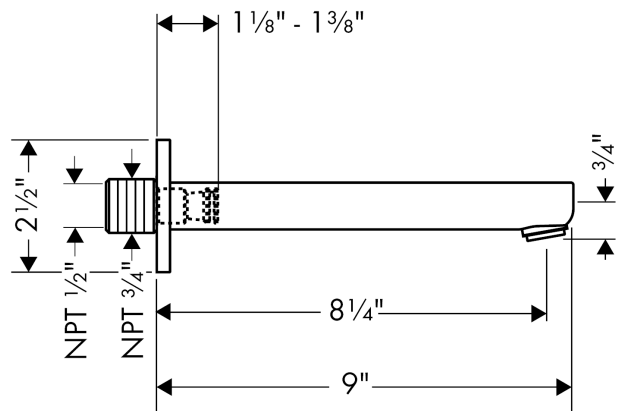

Metris S

Tub Spout 9"

Finish: **chrome** Part no. : **14421001**

Description

Features

- Solid Brass
- Includes: 1/2" female and 3/4" male adaptor

Item details

List Price \$ 268.00

Compliance / Sustainability

Product image

Scale drawing

Metris S

Tub Spout 9"

Finish: **chrome** Part no. : **14421001**

Exploded drawing

Year of production: >12/07

Metris S

Tub Spout 9"

Finish: **chrome** Part no. : **14421001**

Spare parts list

Year of production: >12/07

Pos.	Description	Part no.	Price	PU
1	connecting thread	95658001	-	1
2	O-ring 13x2	98128000	-	1
3	seal	97530000	-	1
4	hollow set screw M6x8	97810000	-	1
5	aerator M24x1 (25 l/min)	13914000	-	1