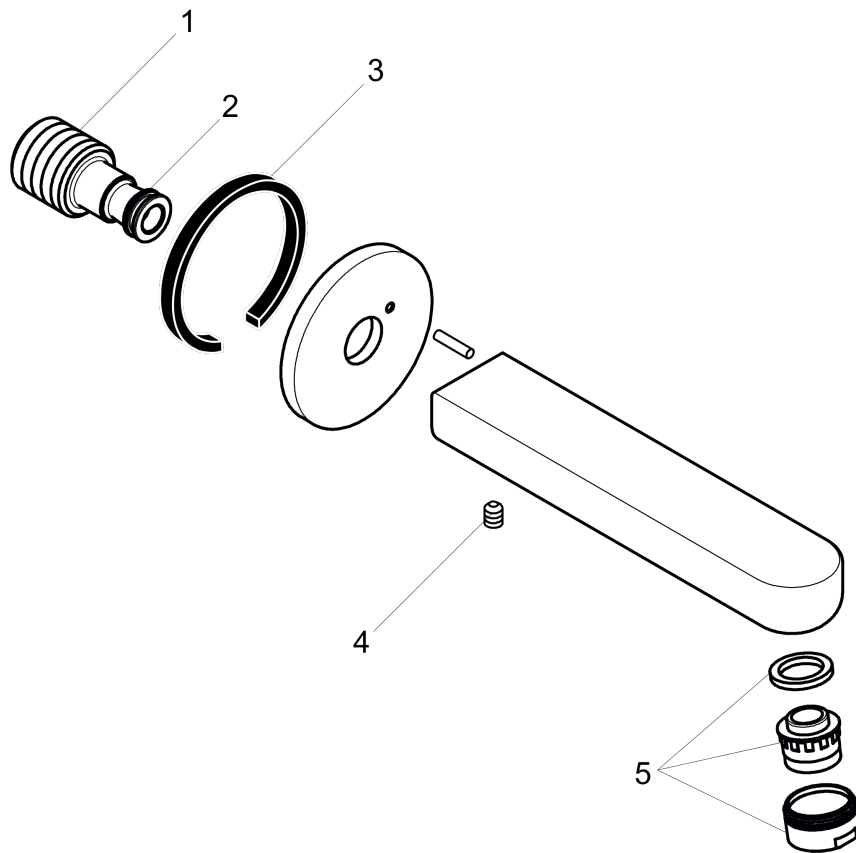

Metris S

Tub Spout 9"

Finish: **chrome** Part no. : **14421001**

Description

Features

- Solid Brass
- Includes: 1/2" female and 3/4" male adaptor

Item details

List Price \$ 268.00

Compliance / Sustainability

Product image

Scale drawing

Metris S

Tub Spout 9"

Finish: **chrome** Part no. : **14421001**

Exploded drawing

Year of production: >12/07

Metris S

Tub Spout 9"

Finish: **chrome** Part no. : **14421001**

Spare parts list

Year of production: >12/07

Pos.	Description	Part no.	Price	PU
1	connecting thread	95658001	-	1
2	O-ring 13x2	98128000	-	1
3	seal	97530000	-	1
4	hollow set screw M6x8	97810000	-	1
5	aerator M24x1 (25 l/min)	13914000	-	1