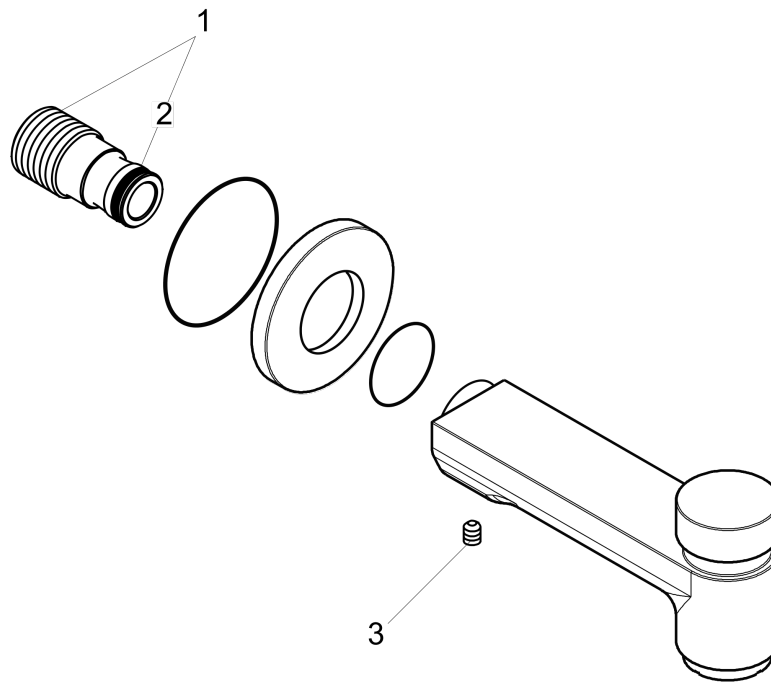

Metris S
Tub Spout with Diverter
 Finish: **chrome** Part no. : **14414001**

Description

Features

- Solid Brass
- Includes: 1/2" female and 3/4" male adaptor

Item details

List Price \$ 283.00

Compliance / Sustainability

Product image

Scale drawing

Metris S
Tub Spout with Diverter
Finish: **chrome** Part no. : **14414001**

Exploded drawing

Year of production: >06/07

Metris S

Tub Spout with Diverter

Finish: **chrome** Part no. : **14414001**

Spare parts list

Year of production: >06/07

Pos.	Description	Part no.	Price	PU
1	connecting thread	96472001	-	1
2	O-ring 16x2,5	98134000	-	1
3	hollow set screw M6x8	97810000	-	1