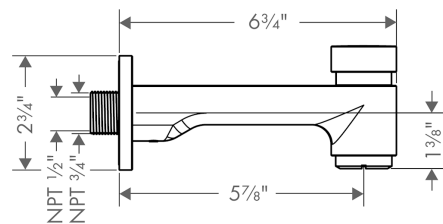

Metris S
Tub Spout with Diverter
 Finish: **chrome** Part no. : **14414001**

Description

Features

- Solid Brass
- Includes: 1/2" female and 3/4" male adaptor

Item details

List Price \$ 283.00

Compliance / Sustainability

Product image

Scale drawing

Metris S
Tub Spout with Diverter
Finish: **chrome** Part no. : **14414001**

Exploded drawing

Year of production: >06/07

Metris S

Tub Spout with Diverter

Finish: **chrome** Part no. : **14414001**

Spare parts list

Year of production: >06/07

Pos.	Description	Part no.	Price	PU
1	connecting thread	96472001	-	1
2	O-ring 16x2,5	98134000	-	1
3	hollow set screw M6x8	97810000	-	1