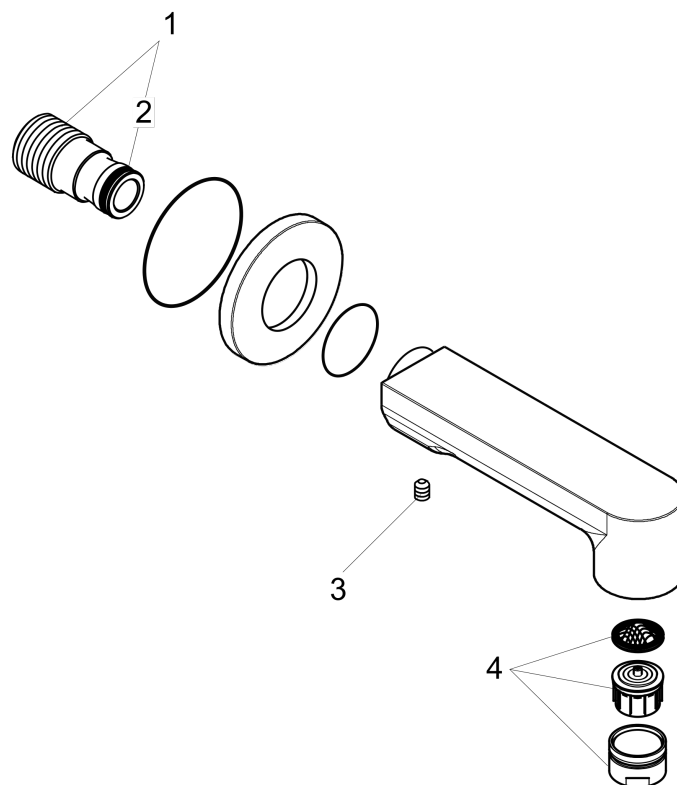

**Metris S
Tub Spout**

Finish: **chrome** Part no. : **14413001**

Description

Features

- Solid Brass
- Includes: 1/2" female and 3/4" male adaptor

Item details

List Price \$ 217.00

Compliance / Sustainability

Product image

Scale drawing

**Metris S
Tub Spout**

Finish: **chrome** Part no. : **14413001**

Exploded drawing

Year of production: >06/07

Metris S

Tub Spout

Finish: **chrome** Part no. : **14413001**

Spare parts list

Year of production: >06/07

Pos.	Description	Part no.	Price	PU
1	connecting thread	96472001	-	1
2	O-ring 16x2,5	98134000	-	1
3	hollow set screw M6x8	97810000	-	1
4	aerator cpl.	97163000	-	1
a	escutcheon Ø 70 mm	92758000	-	1