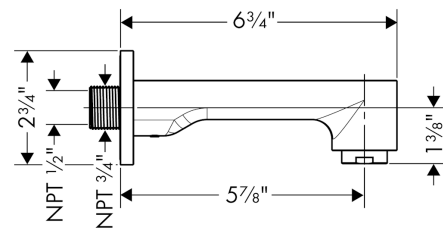

**Metris S
Tub Spout**

Finish: **chrome** Part no. : **14413001**

Description

Features

- Solid Brass
- Includes: 1/2" female and 3/4" male adaptor

Item details

List Price \$ 217.00

Compliance / Sustainability

Product image

Scale drawing

**Metris S
Tub Spout**

Finish: **chrome** Part no. : **14413001**

Exploded drawing

Year of production: >06/07

Metris S

Tub Spout

Finish: **chrome** Part no. : **14413001**

Spare parts list

Year of production: >06/07

Pos.	Description	Part no.	Price	PU
1	connecting thread	96472001	-	1
2	O-ring 16x2,5	98134000	-	1
3	hollow set screw M6x8	97810000	-	1
4	aerator cpl.	97163000	-	1
a	escutcheon Ø 70 mm	92758000	-	1