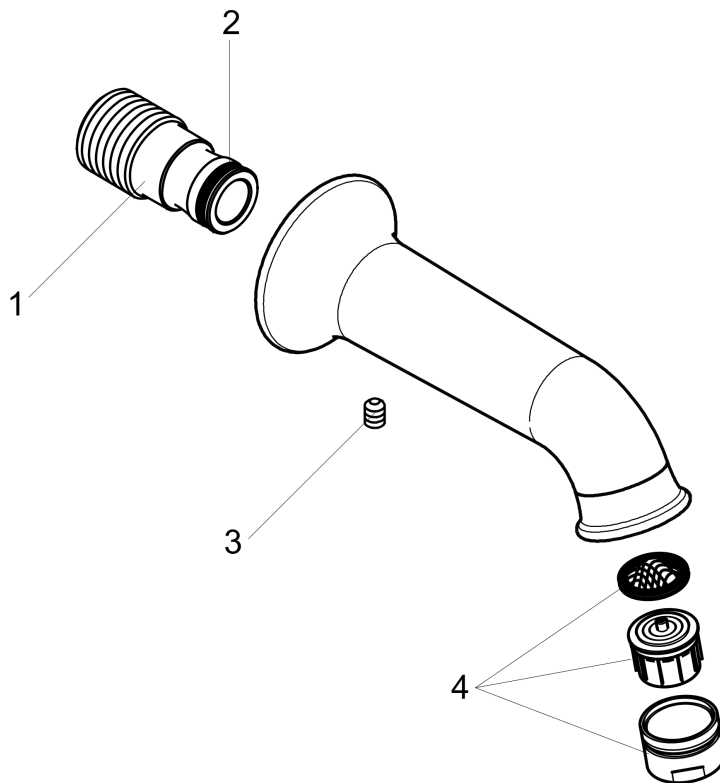

**Talis C
Tub Spout**

Finish: **chrome** Part no. : **14148001**

Description

Features

- Solid Brass
- Includes: 1/2" female and 3/4" male adaptor

Item details

List Price \$ 259.00

Compliance / Sustainability

Product image

Scale drawing

Talis C
Tub Spout
 Finish: **chrome** Part no. : **14148001**

Exploded drawing

Year of production: >04/09

Talis C
Tub Spout
 Finish: **chrome** Part no. : **14148001**

Spare parts list

Year of production: >**04/09**

Pos.	Description	Part no.	Price	PU
1	connecting thread	96472001	-	1
2	O-ring 16x2,5	98134000	-	1
3	hollow set screw M6x8	97810000	-	1
4	aerator M24x1 (25 l/min)	13914000	-	1