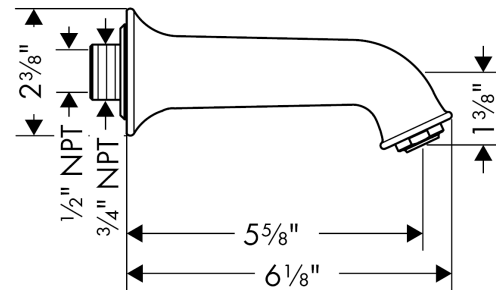

**Talis C
Tub Spout**

Finish: **chrome** Part no. : **14148001**

Description

Features

- Solid Brass
- Includes: 1/2" female and 3/4" male adaptor

Item details

List Price \$ 259.00

Compliance / Sustainability

Product image

Scale drawing

Talis C
Tub Spout
 Finish: **chrome** Part no. : **14148001**

Exploded drawing

Year of production: >04/09

Talis C
Tub Spout
 Finish: **chrome** Part no. : **14148001**

Spare parts list

Year of production: >**04/09**

Pos.	Description	Part no.	Price	PU
1	connecting thread	96472001	-	1
2	O-ring 16x2,5	98134000	-	1
3	hollow set screw M6x8	97810000	-	1
4	aerator M24x1 (25 l/min)	13914000	-	1