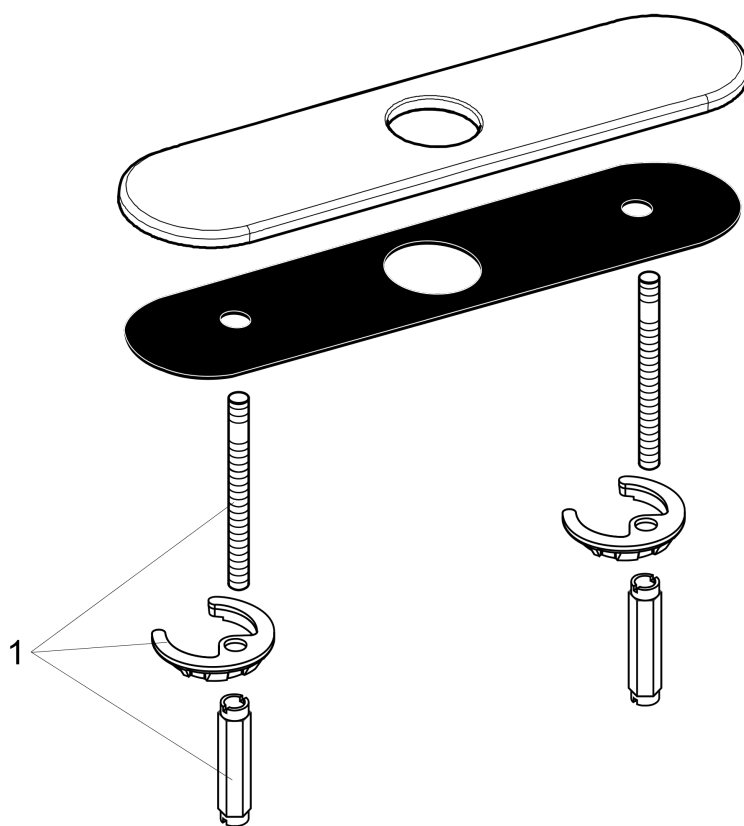

**Base Plate for Single-Hole Kitchen Faucets, 10"**  
 Finish: **chrome** Part no. : **14019001**

**Description**

**Features**

- For concealing basin holes

**Item details**

List Price \$ 100.00

**Product image**

**Scale drawing**

**Base Plate for Single-Hole Kitchen Faucets, 10"**

Finish: **chrome** Part no. : **14019001**

**Exploded drawing**

Year of production: >**03/10**

**Base Plate for Single-Hole Kitchen Faucets, 10"**

Finish: **chrome** Part no. : **14019001**

**Spare parts list**

Year of production: >**03/10**

Pos.	Description	Part no.	Price	PU
1	fixing set	88508000	-	1