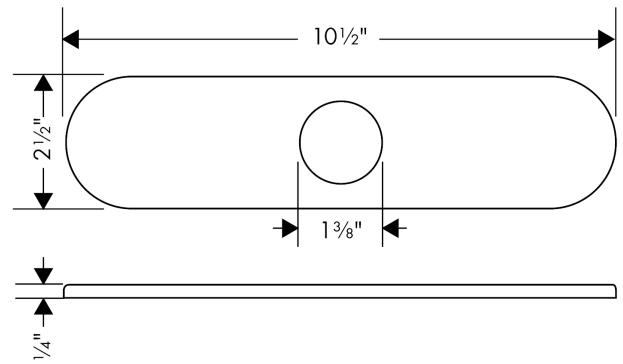

**Base Plate for Single-Hole Kitchen Faucets, 10"**  
 Finish: **chrome** Part no. : **14019001**

**Description**

**Features**

- For concealing basin holes

**Item details**

List Price \$ 100.00

**Product image**

**Scale drawing**

**Base Plate for Single-Hole Kitchen Faucets, 10"**

Finish: **chrome** Part no. : **14019001**

**Exploded drawing**

Year of production: >**03/10**

**Base Plate for Single-Hole Kitchen Faucets, 10"**

Finish: **chrome** Part no. : **14019001**

**Spare parts list**

Year of production: >**03/10**

Pos.	Description	Part no.	Price	PU
1	fixing set	88508000	-	1