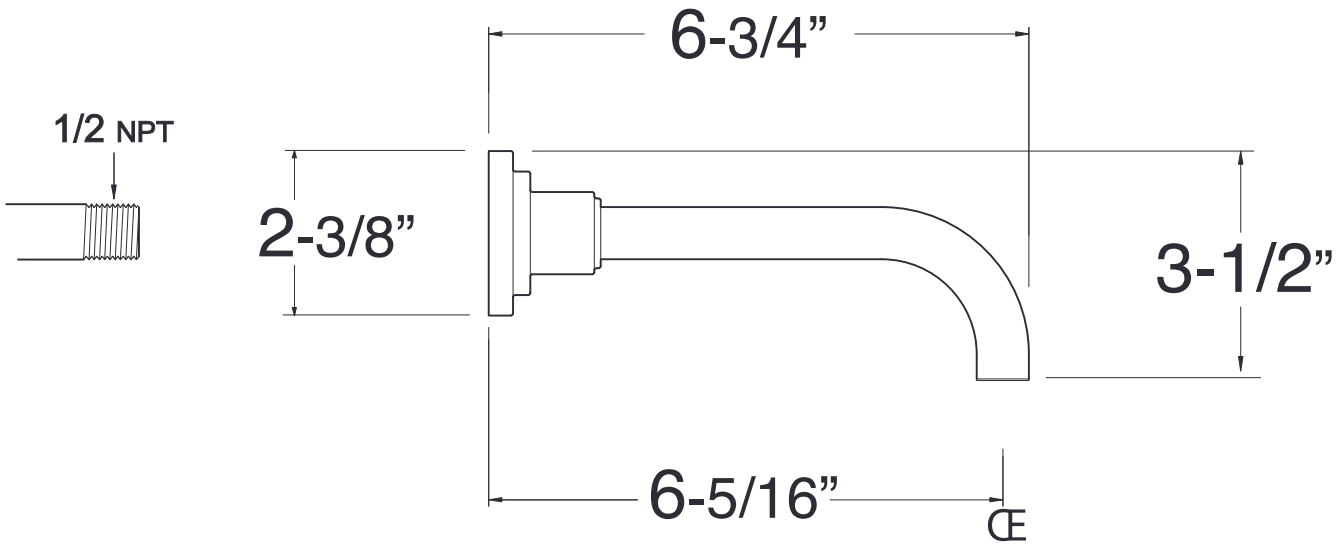

1400 Wall Tub Spout

18.17.018

1400 Wall Spout Ring

18.03.061

Note: Measurements are subject to change or cancellation. No responsibility is assumed for use of superseded or voided pages.