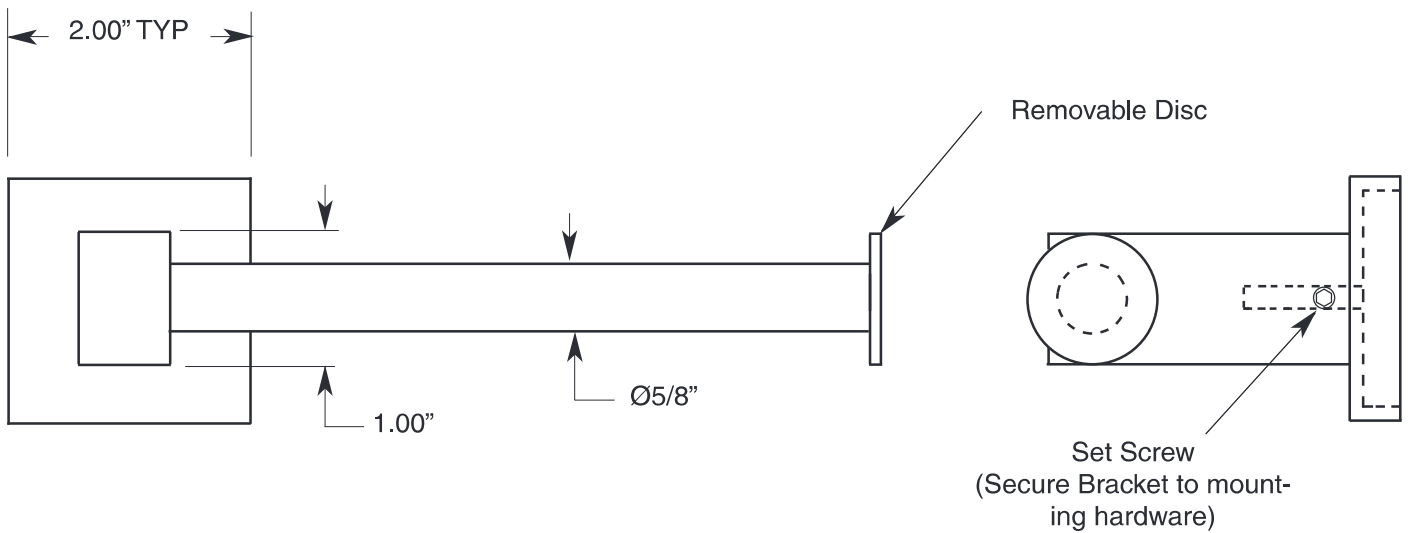

**FEATURES:**

- All brass construction
- Available in all Sigma finishes
- Comes with mounting hardware.
- Meets: ASME A112.18.1-2005 / CSA B125.1-2005

Series 38  
 Towel Rod  
 1.38TR00

Note: Measurements are subject to change or cancellation. No responsibility is assumed for use of superseded or voided pages.