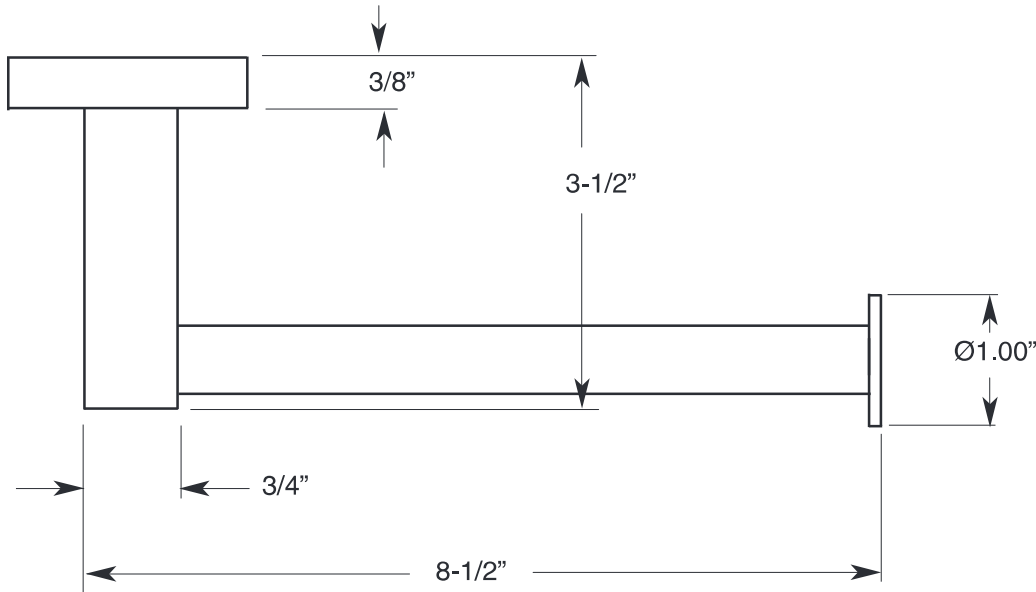

**FEATURES:**

- All brass construction
- Available in all Sigma finishes
- Comes with mounting hardware.
- Meets: ASME A112.18.1-2005 / CSA B125.1-2005

Series 38  
 Towel Rod  
 1.38TR00

Note: Measurements are subject to change or cancellation. No responsibility is assumed for use of superseded or voided pages.