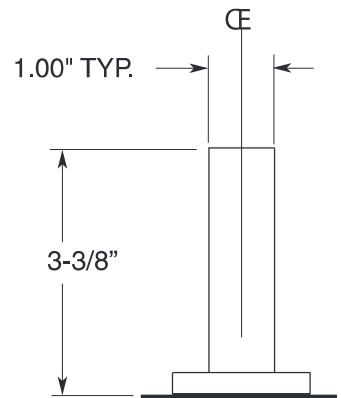

FEATURES:

- All brass construction.
- Available in all Sigma finishes. Warranty varies according to finish selection.
- Mounting bracket and screws are supplied.

Series 38
30" Towel Bar
1.38TB30

Note: Measurements are subject to change or cancellation. No responsibility is assumed for use of superseded or voided pages.