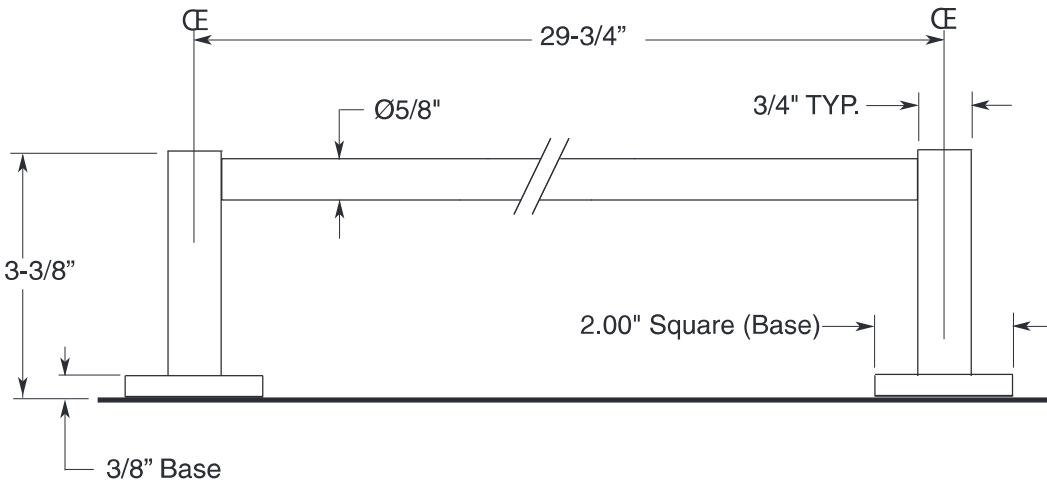

FEATURES:

- All brass construction.
- Available in all Sigma finishes. Warranty varies according to finish selection.
- Mounting bracket and screws are supplied.

Series 38
30" Towel Bar
1.38TB30

Note: Measurements are subject to change or cancellation. No responsibility is assumed for use of superseded or voided pages.