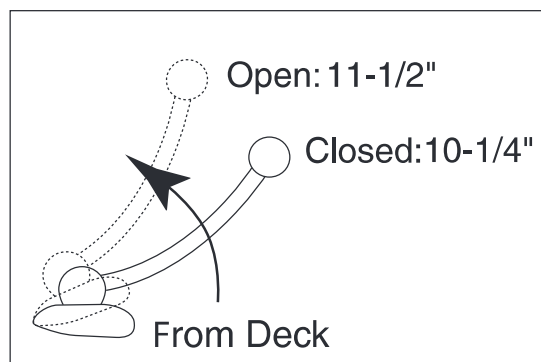

FEATURES:

- All brass construction
- Available in 3 Sigma finishes only:
  Chrome / Satin Nickel / Sable Bronze
- All metal pullout hose
- Deck Thickness: 1-3/4" Max
- Replacement cartridge: 18.07.152
- Pullout Kitchen Spray wand: 18.07.151
- Certified to meet or exceed the following codes and standards:
  ASME A112.18.1/CSA B 125.1-2011

Single Lever Kitchen
with Pullout Spray
1.3795023

Note: Measurements are subject to change or cancellation. No responsibility is assumed for use of superseded or voided pages.