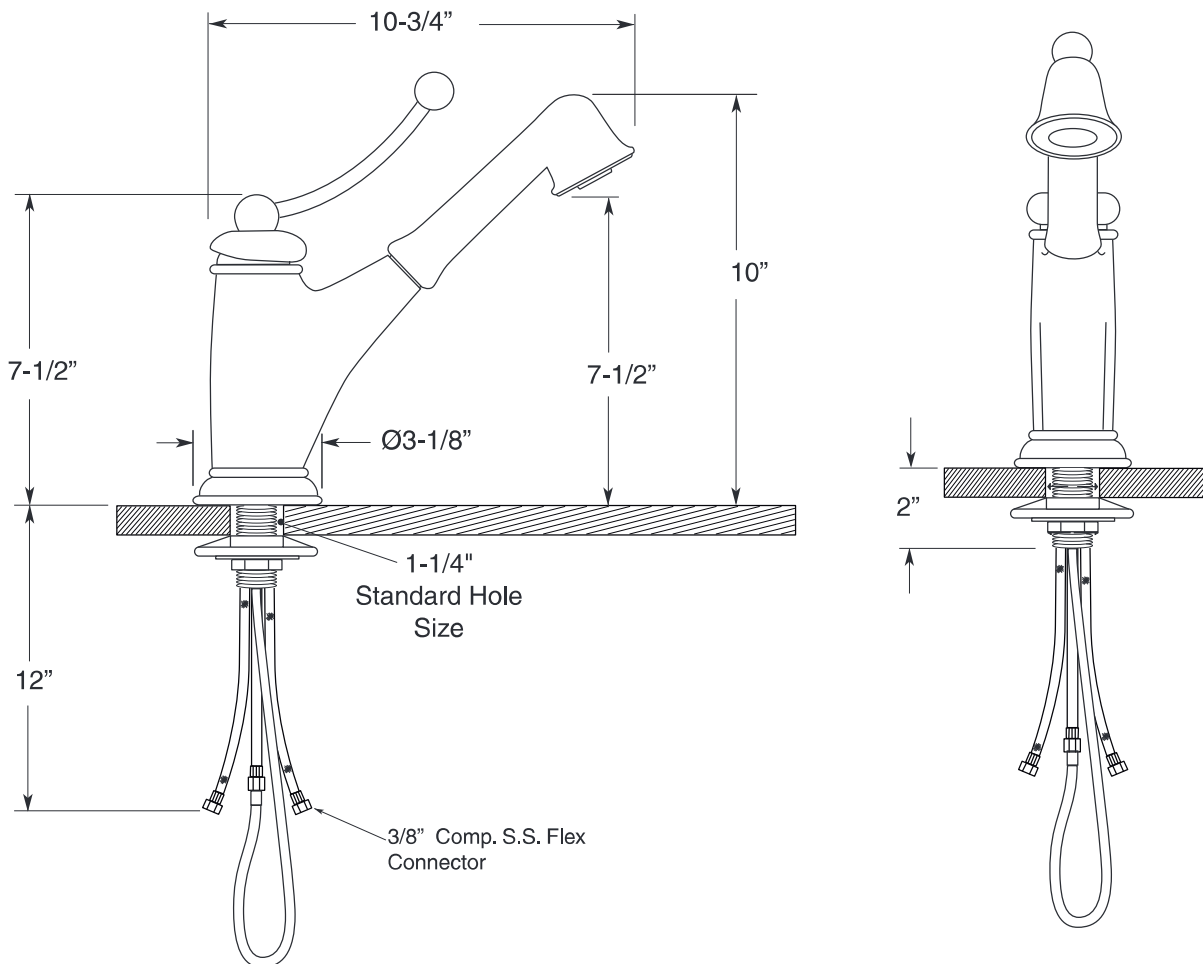

**FEATURES:**

- All brass construction
- Available in 3 Sigma finishes only:  
Chrome / Satin Nickel / Sable Bronze
- All metal pullout hose
- Deck Thickness: 1-3/4" Max
- Replacement cartridge: 18.07.152
- Pullout Kitchen Spray wand: 18.07.151
- Certified to meet or exceed the following codes and standards:  
ASME A112.18.1/CSA B 125.1-2011

Single Lever Kitchen  
with Pullout Spray  
1.3795023

Note: Measurements are subject to change or cancellation. No responsibility is assumed for use of superseded or voided pages.