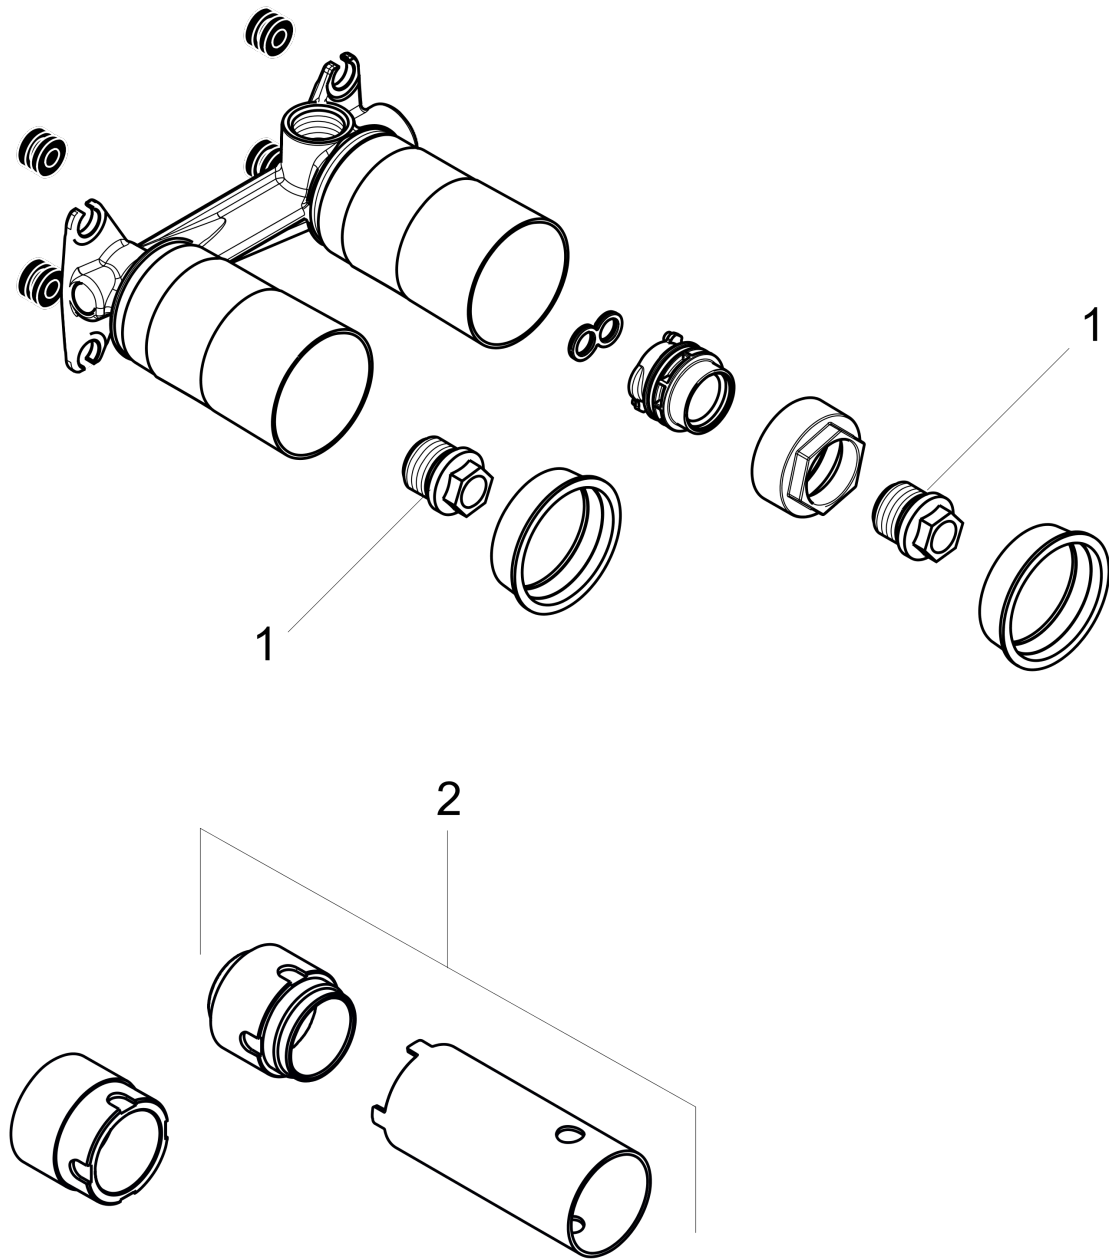

Rough, Wall-Mounted Single-Handle Faucet

Finish: n.a. Part no. : 13622181

Description

Features

- Install valve left or right
- 1/2" NPT
- EPD Basic Sets

Item details

List Price \$ 383.00

Compliance / Sustainability

Product image

Scale drawing

Rough, Wall-Mounted Single-Handle Faucet
Finish: n.a. Part no. : 13622181

Exploded drawing

Year of production: >12/09

Rough, Wall-Mounted Single-Handle Faucet

Finish: n.a. Part no. : 13622181

Spare parts list

Year of production: >12/09

Pos.	Description	Part no.	Price	PU
1	O-ring 18x2	98181000	-	1
2	extension set 25 mm for 13622180	31971000	-	1
a	O-ring 18x2,5	98139000	-	1