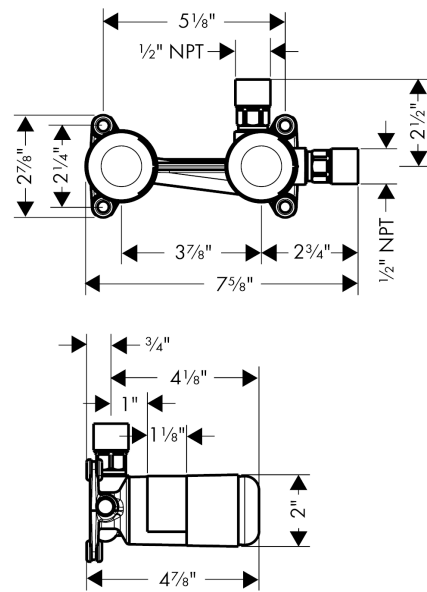

Rough, Wall-Mounted Single-Handle Faucet

Finish: n.a. Part no. : 13622181

Description

Features

- Install valve left or right
- 1/2" NPT
- EPD Basic Sets

Item details

List Price \$ 383.00

Compliance / Sustainability

Product image

Scale drawing

Rough, Wall-Mounted Single-Handle Faucet
Finish: n.a. Part no. : 13622181

Exploded drawing

Year of production: >12/09

Rough, Wall-Mounted Single-Handle Faucet

Finish: n.a. Part no. : 13622181

Spare parts list

Year of production: >12/09

Pos.	Description	Part no.	Price	PU
1	O-ring 18x2	98181000	-	1
2	extension set 25 mm for 13622180	31971000	-	1
a	O-ring 18x2,5	98139000	-	1