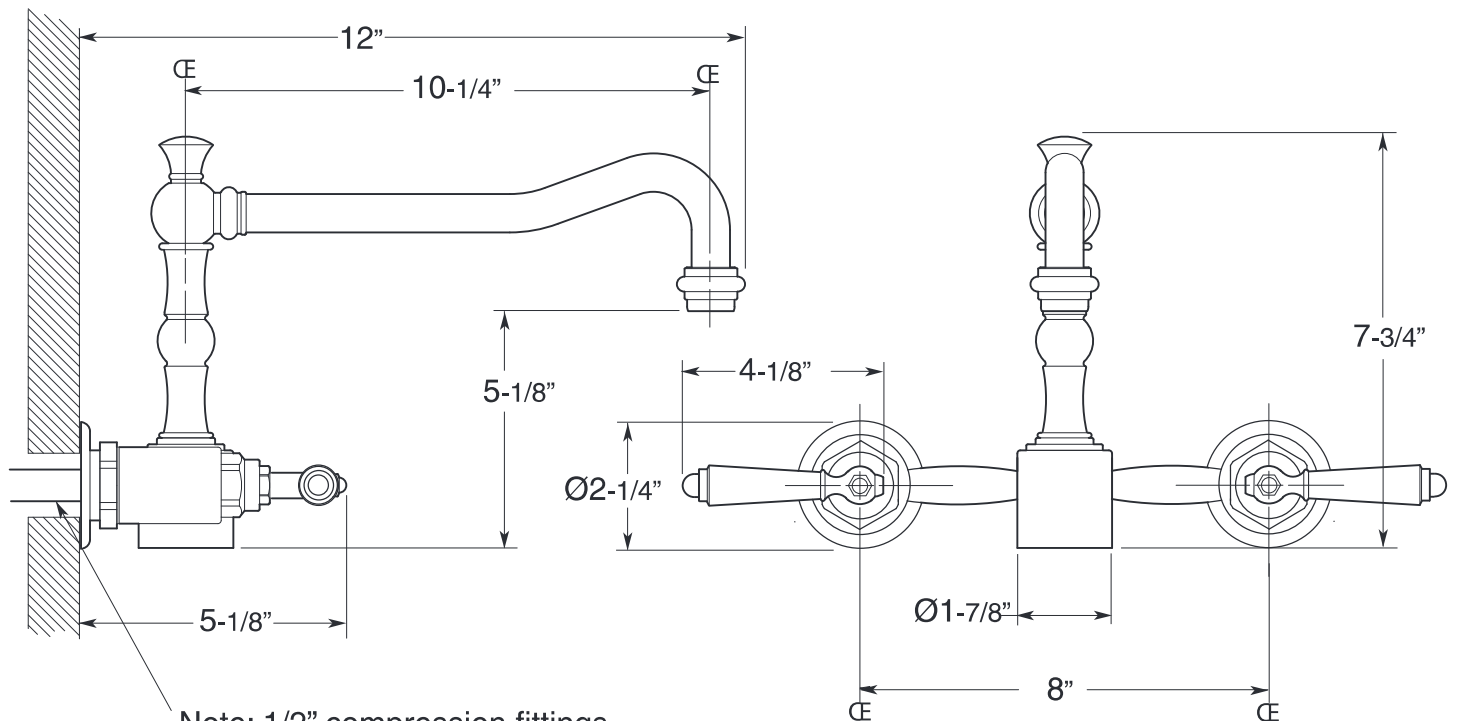

SPECIFICATIONS
Kitchen & Bar

Pillar Kitchen Wallmount

1.3559033

Monte Carlo Handle

FEATURES:

- All brass construction
- Available in all Sigma finishes
- Replacement cartridges: 18.30.029-cold, 18.30.030-hot
- Custom option: High-arc extended swivel spout, 11" center-center, 14" overall height
- Certified to meet or exceed the following codes and standards: ASME A112.18.1/CSA B 125.1-2011

Note: 1/2" compression fittings.
Rough should extend 3/4" beyond finished wall