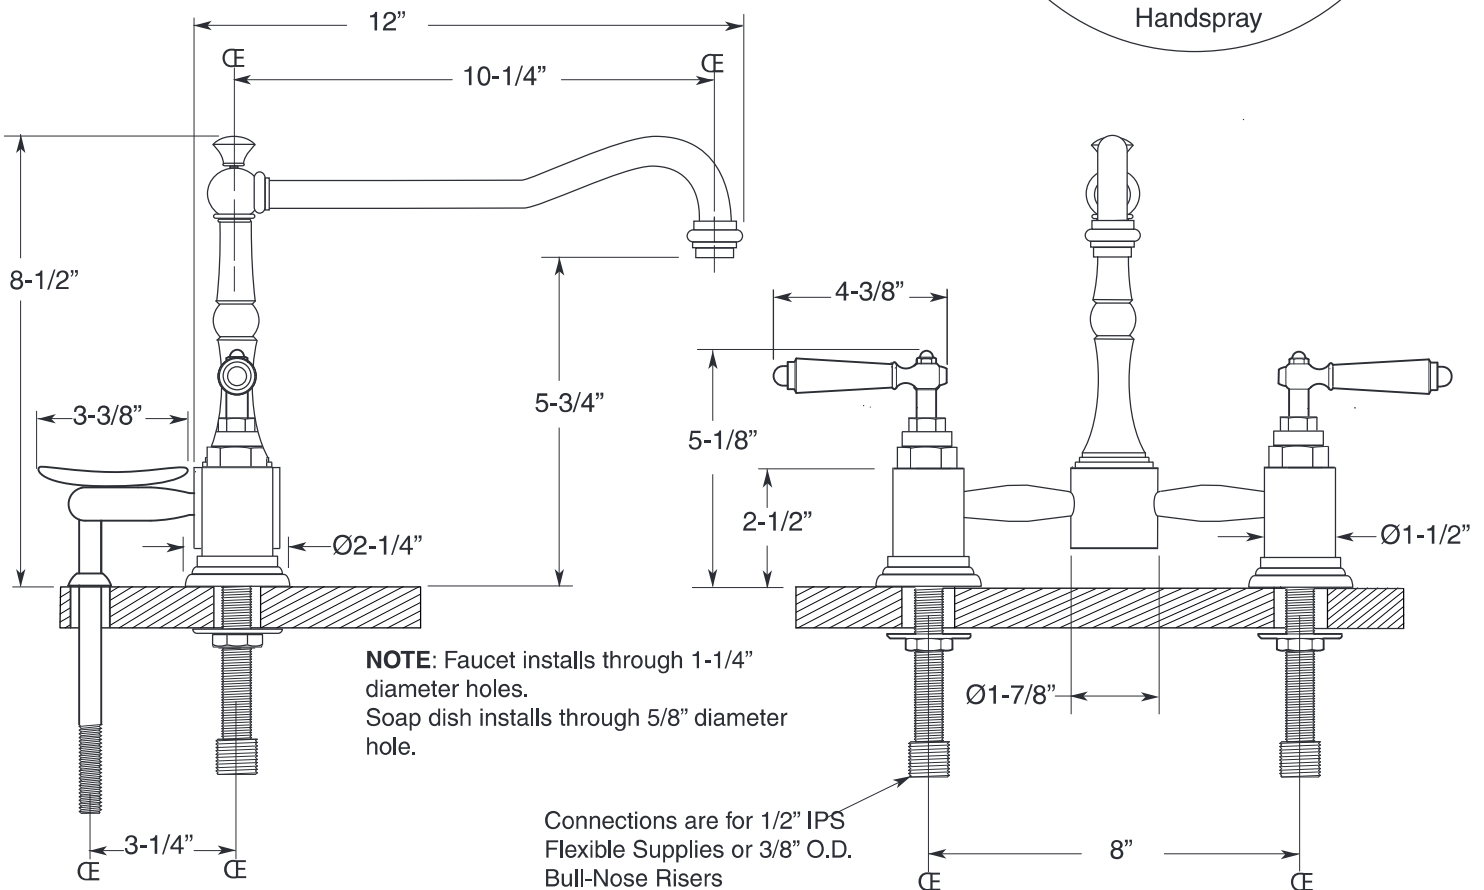

### FEATURES:

- All brass construction
- Porcelain soap dish
- Available in all Sigma finishes
- Maximum deck thickness: 2-1/4"
- Replacement cartridges: 18.30.029-cold, 18.30.030-hot
- Measurements vary according to handle choice
- Custom option: High-arc extended swivel spout, 11" center-center, 14" overall height
- Meets: ASME A112.18.1-2005/CSAB125.1-2005

Pillar Kitchen with Soap Dish  
and Handspray  
1.3559032  
Monte Carlo Handle

Note: Measurements are subject to change or cancellation. No responsibility is assumed for use of superseded or voided pages.