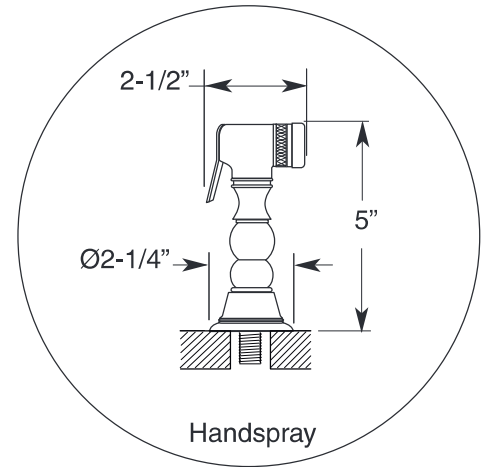

### FEATURES:

- All brass construction
- Porcelain soap dish
- Available in all Sigma finishes
- Maximum deck thickness: 2-1/4"
- Replacement cartridges: 18.30.029-cold, 18.30.030-hot
- Measurements vary according to handle choice
- Custom option: High-arc extended swivel spout, 11" center-center, 14" overall height
- Meets: ASME A112.18.1-2005/CSAB125.1-2005

Pillar Kitchen with Soap Dish  
and Handspray  
1.3559032  
Monte Carlo Handle

Note: Measurements are subject to change or cancellation. No responsibility is assumed for use of superseded or voided pages.