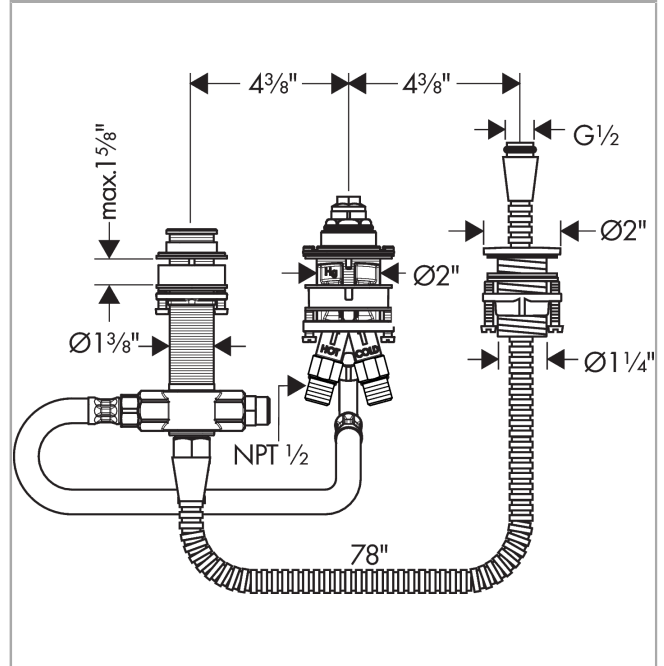

**Rough, 3-Hole Roman Tub Set with Single Handle**  
 Finish: n.a. Part no. : 13439181

**Description**

**Features**

- Ceramic cartridge
- EPD Basic Sets

**Item details**

List Price \$ 339.00

**Compliance / Sustainability**

**Product image**

**Scale drawing**

**Rough, 3-Hole Roman Tub Set with Single Handle**  
 Finish: n.a. Part no. : 13439181

**Exploded drawing**

Year of production: >01/18

**Rough, 3-Hole Roman Tub Set with Single Handle**

Finish: n.a. Part no. : 13439181

**Spare parts list**

Year of production: &gt;01/18

Pos.	Description	Part no.	Price	PU
1	stop valve cpl.	95809000	-	1
2	nut	97209000	-	1
3	O-ring 9x1,5	98117000	-	1
4	O-ring 35x1,5	92114000	-	1
5	fixing set	95808000	-	1
6	O-ring 62x2	92226000	-	1
7	adapter for body shower	88746000	-	1
8	connection hose 800 mm G $\frac{1}{2}$ x G $\frac{1}{2}$	25963000	-	1
9	O-ring 17x2,5	98387000	-	1
10	plug	97568000	-	1
11	selector housing	96125000	-	1
12	connecting thread	97719000	-	1
13	fixing set for 4 hole bath mixer spout	96080000	-	1
14	insert for shower holder	96942000	-	1
15	fixing set ( $\varnothing$ 32)	13961000	-	1
16	lever collar	97548000	-	1
17	shower hose	97161000	-	1
a	Secuflexbox	28389000	-	1