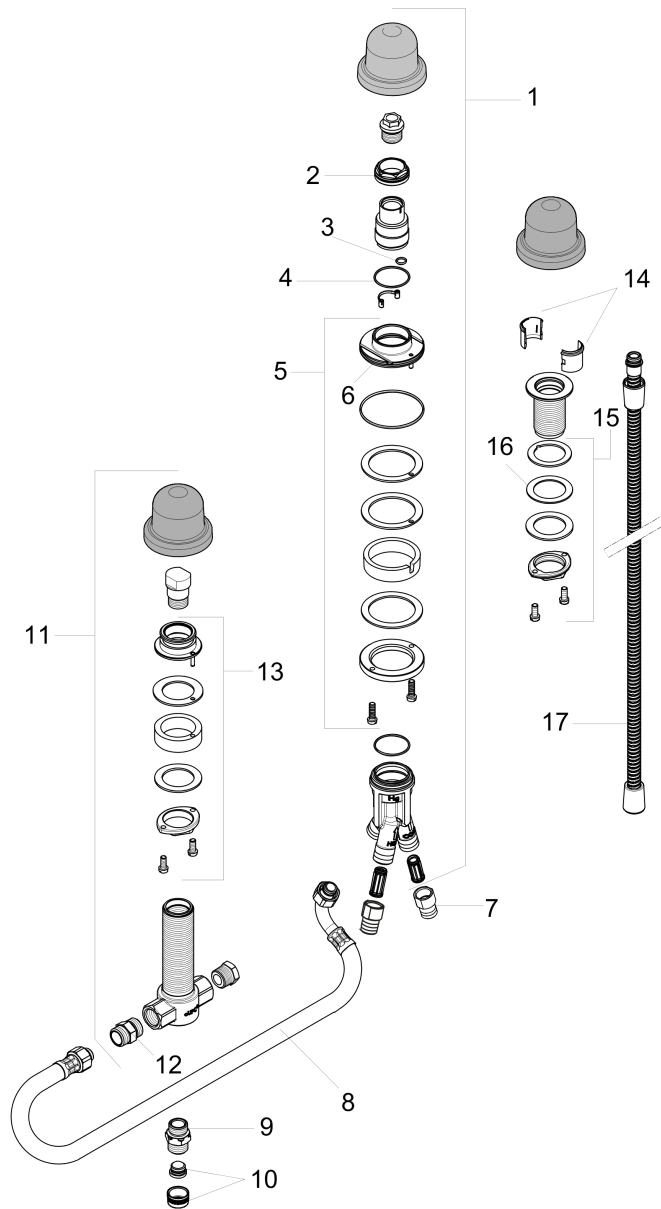

**Rough, 3-Hole Roman Tub Set with Single Handle**  
 Finish: n.a. Part no. : 13439181

**Description**

**Features**

- Ceramic cartridge
- EPD Basic Sets

**Item details**

List Price \$ 339.00

**Compliance / Sustainability**

**Product image**

**Scale drawing**

**Rough, 3-Hole Roman Tub Set with Single Handle**  
 Finish: n.a. Part no. : 13439181

**Exploded drawing**

Year of production: >01/18

**Rough, 3-Hole Roman Tub Set with Single Handle**

Finish: n.a. Part no. : 13439181

**Spare parts list**

Year of production: &gt;01/18

Pos.	Description	Part no.	Price	PU
1	stop valve cpl.	95809000	-	1
2	nut	97209000	-	1
3	O-ring 9x1,5	98117000	-	1
4	O-ring 35x1,5	92114000	-	1
5	fixing set	95808000	-	1
6	O-ring 62x2	92226000	-	1
7	adapter for body shower	88746000	-	1
8	connection hose 800 mm G $\frac{1}{2}$ x G $\frac{1}{2}$	25963000	-	1
9	O-ring 17x2,5	98387000	-	1
10	plug	97568000	-	1
11	selector housing	96125000	-	1
12	connecting thread	97719000	-	1
13	fixing set for 4 hole bath mixer spout	96080000	-	1
14	insert for shower holder	96942000	-	1
15	fixing set ( $\varnothing$ 32)	13961000	-	1
16	lever collar	97548000	-	1
17	shower hose	97161000	-	1
a	Secuflexbox	28389000	-	1