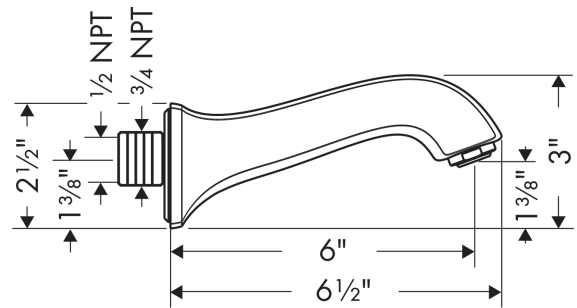

**Metris C
Tub Spout**

Finish: **chrome** Part no. : **13413001**

Description

Features

- Solid Brass
- Includes: 1/2" female and 3/4" male adaptor

Item details

List Price \$ 211.00

Compliance / Sustainability

Product image

Scale drawing

**Metris C
Tub Spout**

Finish: **chrome** Part no. : **13413001**

Exploded drawing

Year of production: >04/09

**Metris C
Tub Spout**

Finish: **chrome** Part no. : **13413001**

Spare parts list

Year of production: >**04/09**

Pos.	Description	Part no.	Price	PU
1	connecting thread	95658001	-	1
2	O-ring 13x2	98128000	-	1
3	seal	97530000	-	1
4	hollow set screw M6x8	97810000	-	1
a	aerator M24x1 (25 l/min)	13914000	-	1