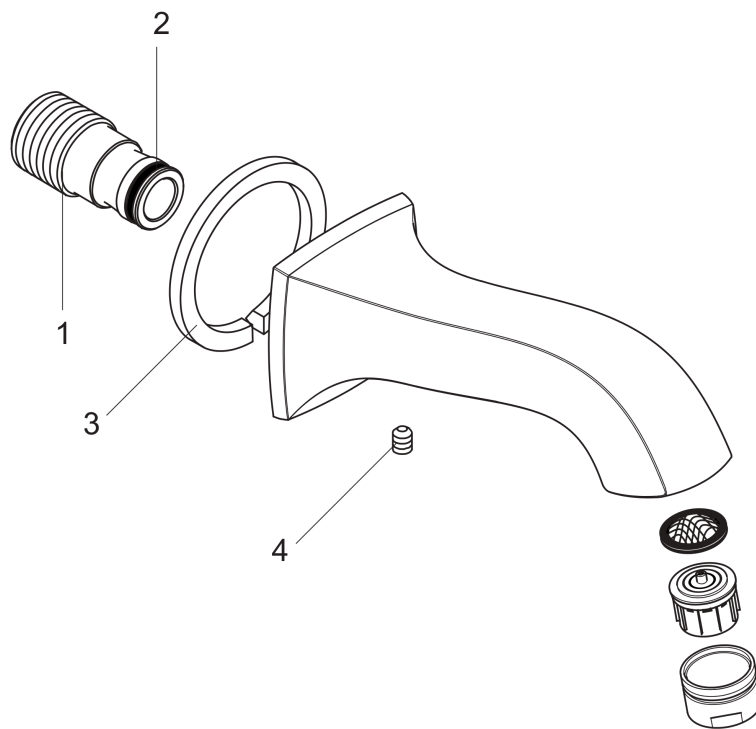

**Metris C
Tub Spout**

Finish: **chrome** Part no. : **13413001**

Description

Features

- Solid Brass
- Includes: 1/2" female and 3/4" male adaptor

Item details

List Price \$ 211.00

Compliance / Sustainability

Product image

Scale drawing

**Metris C
Tub Spout**

Finish: **chrome** Part no. : **13413001**

Exploded drawing

Year of production: >04/09

**Metris C
Tub Spout**

Finish: **chrome** Part no. : **13413001**

Spare parts list

Year of production: >**04/09**

Pos.	Description	Part no.	Price	PU
1	connecting thread	95658001	-	1
2	O-ring 13x2	98128000	-	1
3	seal	97530000	-	1
4	hollow set screw M6x8	97810000	-	1
a	aerator M24x1 (25 l/min)	13914000	-	1