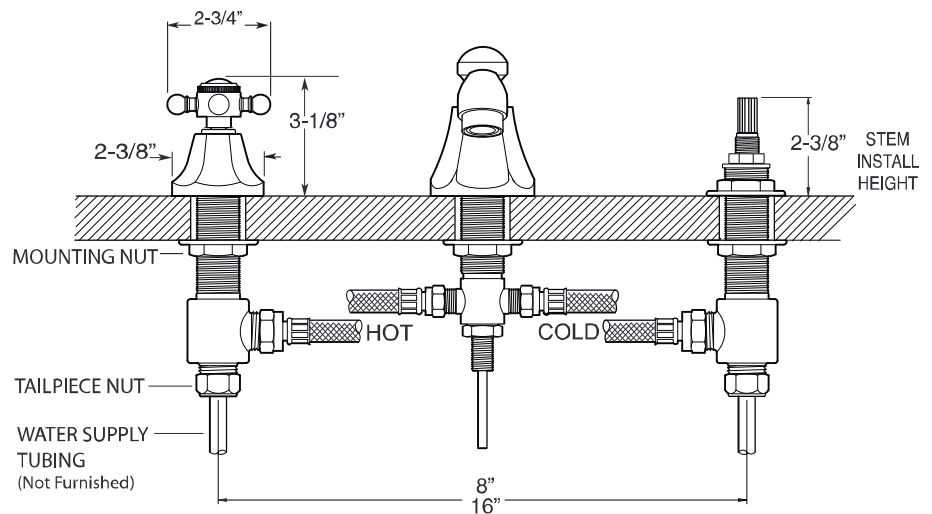

FEATURES:

- All brass construction. Flexible hoses designed to be installed on 8" to 16" centers. Includes pop-up style drain assembly.
- White ceramic lever style handles with setscrew attachment.
- 1/4 - turn ceramic disc valve cartridge.
- Available in all finishes. Warranty varies according to finish selection.
- Standard aerator is limited to 1.5 gpm.
- Certified to meet or exceed the following codes and standards:
ASME A112.18.1/CSAB 125.1-2011

1.300908

Salem

Widespread Lavatory Set

NOTE: Spout and valves install through 1-1/4" diameter holes

Note: Measurements are subject to change or cancellation. No responsibility is assumed for use of superseded or voided pages.