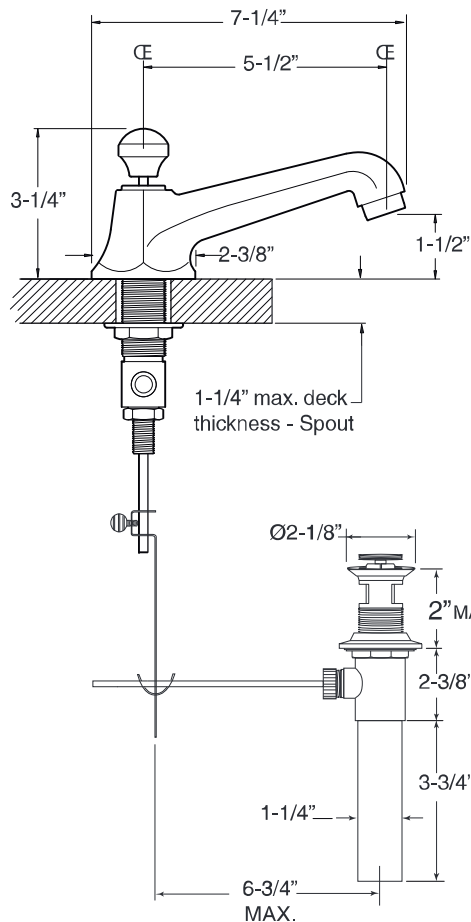

FEATURES:

- All brass construction. Flexible hoses designed to be installed on 8" to 16" centers. Includes pop-up style drain assembly.
- White ceramic lever style handles with setscrew attachment.
- 1/4 - turn ceramic disc valve cartridge.
- Available in all finishes. Warranty varies according to finish selection.
- Standard aerator is limited to 1.5 gpm.
- Certified to meet or exceed the following codes and standards:
ASME A112.18.1/CSAB 125.1-2011

1.300908

Salem

Widespread Lavatory Set

NOTE: Spout and valves install through 1-1/4" diameter holes

Note: Measurements are subject to change or cancellation. No responsibility is assumed for use of superseded or voided pages.