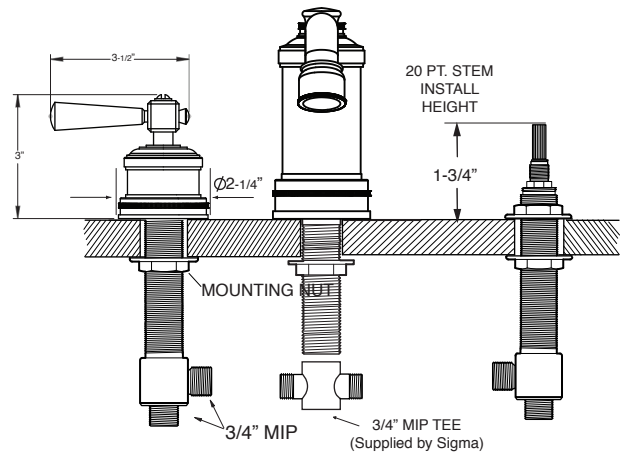

FEATURES:

- All brass construction.
- Lever style handles with top screw attachment.
- 3/4" valve bodies with 1/4-turn ceramic disc cartridge.
- Available in all finishes. Warranty varies according to finish.
- Certified to meet or exceed the following codes and standards:
ASME A112.18.1/CSAB 125.1-2012

Regent
Roman Tub Set with Deckmount
Handshower and Diverter
1.285393
(1.285393T - Trim only)

NOTE: Spout and valves install through 1-1/4" diameter holes.
Plumber to provide 3/4" supply lines to valves

Note: Measurements are subject to change or cancellation. No responsibility is assumed for use of superseded or voided pages.