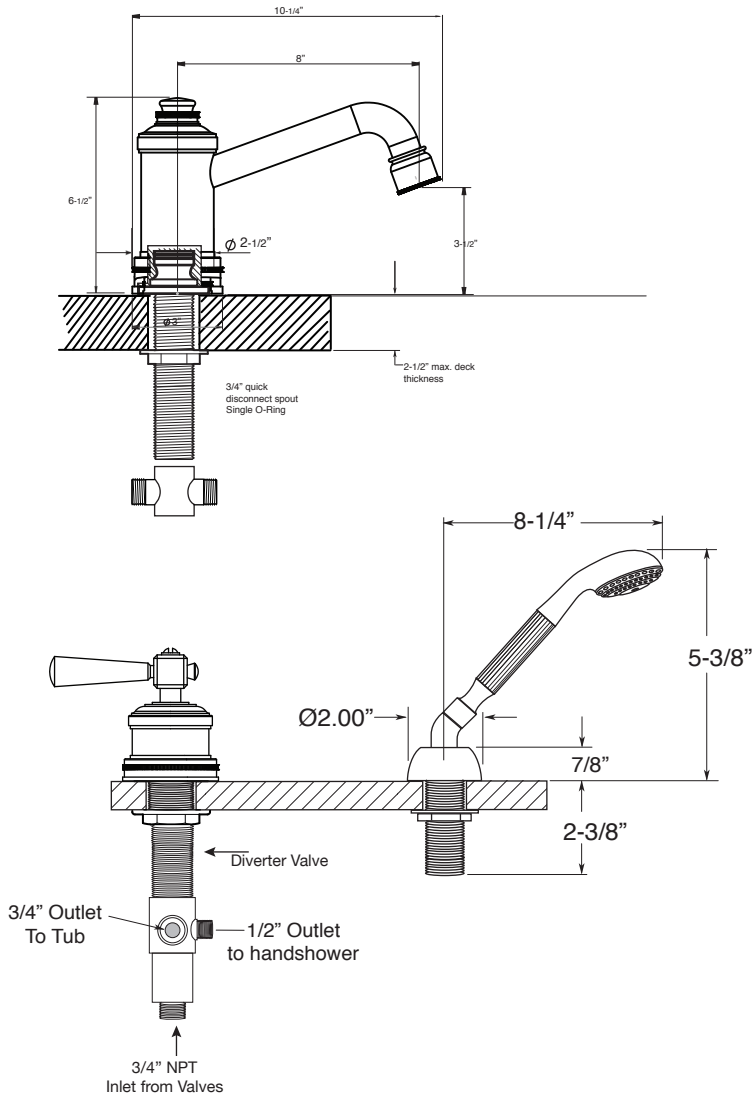

FEATURES:

- All brass construction.
- Lever style handles with top screw attachment.
- 3/4" valve bodies with 1/4-turn ceramic disc cartridge.
- Available in all finishes. Warranty varies according to finish.
- Certified to meet or exceed the following codes and standards:
ASME A112.18.1/CSAB 125.1-2012

Regent
Roman Tub Set with Deckmount
Handshower and Diverter
1.285393
(1.285393T - Trim only)

NOTE: Spout and valves install through 1-1/4" diameter holes.
Plumber to provide 3/4" supply lines to valves

Note: Measurements are subject to change or cancellation. No responsibility is assumed for use of superseded or voided pages.