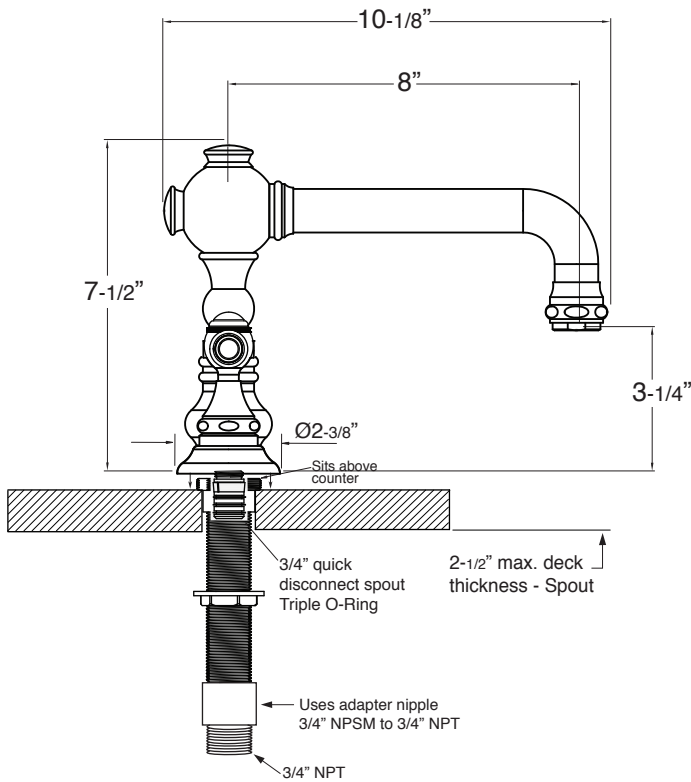

# Series 2700

Tremont X

Roman Tub Set with Deckmount

Handshower and Diverter

1.276293

(1.276293T - Trim only)

### FEATURES:

- All brass construction.
- Cross handle style with inside clip attachment.
- 3/4" valve bodies with 20 pt. 1/4-turn ceramic disc cartridge.
- Available in all finishes. Warranty varies according to finish.
- Certified to meet or exceed the following codes and standards:  
ASME A112.18.1/CSA B125.1-2012

Spout and valves install through 1-1/4" diameter holes.  
Diverter valve installs through 1-1/2" diameter holes.  
Plumber to provide 3/4" supply lines to valves

NOTE: 1/2" outlet for in-line double check valve (18.15.055), and 60" chrome spiral hose (18.10.016) - INCLUDED

Note: Measurements are subject to change or cancellation. No responsibility is assumed for use of superseded or voided pages.