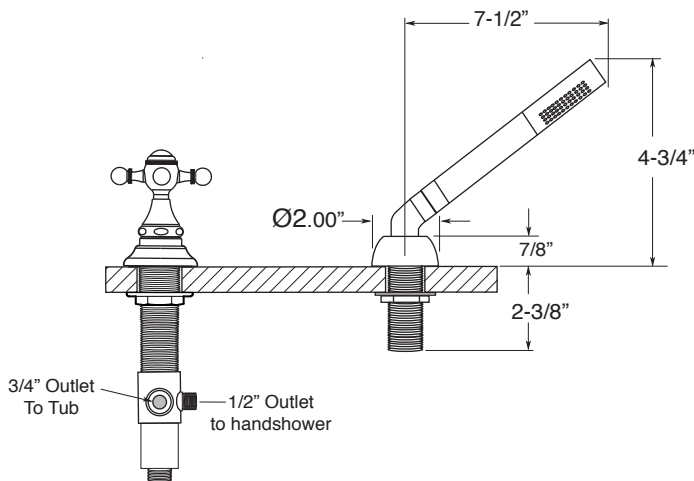

# Series 2700

Tremont X

Roman Tub Set with Deckmount

Handshower and Diverter

1.276293

(1.276293T - Trim only)

### FEATURES:

- All brass construction.
- Cross handle style with inside clip attachment.
- 3/4" valve bodies with 20 pt. 1/4-turn ceramic disc cartridge.
- Available in all finishes. Warranty varies according to finish.
- Certified to meet or exceed the following codes and standards:  
ASME A112.18.1/CSA B125.1-2012

Spout and valves install through 1-1/4" diameter holes.  
Diverter valve installs through 1-1/2" diameter holes.  
Plumber to provide 3/4" supply lines to valves

NOTE: 1/2" outlet for in-line double check valve (18.15.055), and 60" chrome spiral hose (18.10.016) - INCLUDED