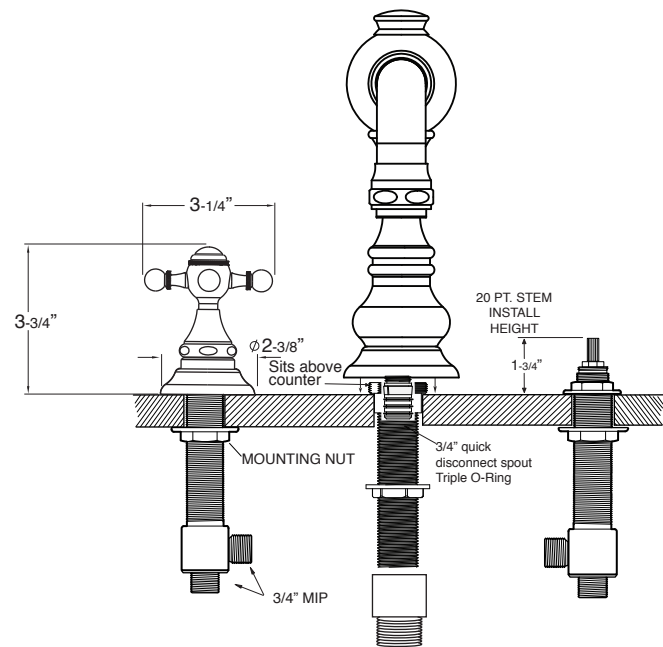

# Series 2700

Tremont X

Roman Tub Set with Deckmount

Handshower and Diverter

1.276293

(1.276293T - Trim only)

### FEATURES:

- All brass construction.
- Cross handle style with inside clip attachment.
- 3/4" valve bodies with 20 pt. 1/4-turn ceramic disc cartridge.
- Available in all finishes. Warranty varies according to finish.
- Certified to meet or exceed the following codes and standards:  
ASME A112.18.1/CSA B125.1-2012

Spout and valves install through 1-1/4" diameter holes.  
Diverter valve installs through 1-1/2" diameter holes.  
Plumber to provide 3/4" supply lines to valves

NOTE: 1/2" outlet for in-line double check valve (18.15.055), and 60" chrome spiral hose (18.10.016) - INCLUDED