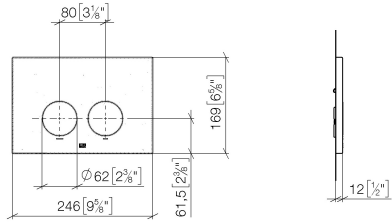

**Flush plate For flush-mounted tanks from Geberit round - Brushed Dark
Platinum**

SERIES SPECIFIC

12 665 979 Product version from 4/1/2024

- Cover plate 6-5/8" x 9-5/8" x 1/2"
- Mechanical flush plate with manual activation
- For dual flush systems
- Incl. mounting frame, actuator rods and mounting elements
- Sound-insulated push rods, quickly adjustable without tools
- Compatible with all tanks in the Geberit Sigma series from 2001 onwards

12 665 979 Product version from 4/1/2024

mm [inches]

12 665 979 Product version from 4/1/2024

Parts for other finishes can be found here: [Chrome](#)

Spare parts list

| Number | Item Number | Designation | Number of units | Lead time |
|--------|--------------------|-------------|-----------------|-----------|
| 3 | 90 28 10 212 00 90 | base | 1.00 | 2 |
| 1 | 90 28 01 030 00 90 | base | 1.00 | 2 |
| 4 | 90 11 97 012 00-99 | cover | 1.00 | 20 |
| 2 | 90 20 97 100 00-99 | button | 1.00 | 20 |
| 5 | 90 14 05 090 00 90 | ring | 1.00 | 2 |