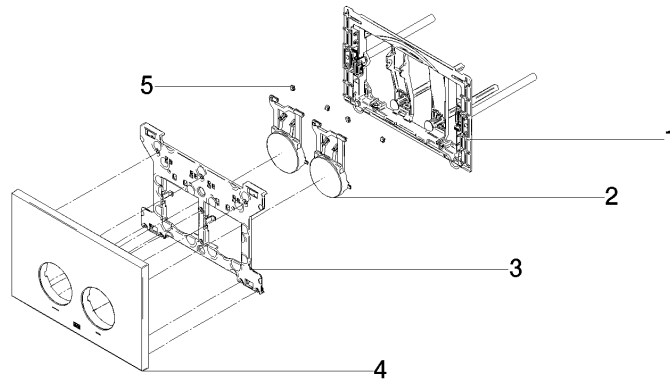

**Flush plate For flush-mounted tanks from Geberit round - Brushed Dark
Platinum**

SERIES SPECIFIC

12 665 979 Product version from 4/1/2024

- Cover plate 6-5/8" x 9-5/8" x 1/2"
- Mechanical flush plate with manual activation
- For dual flush systems
- Incl. mounting frame, actuator rods and mounting elements
- Sound-insulated push rods, quickly adjustable without tools
- Compatible with all tanks in the Geberit Sigma series from 2001 onwards

12 665 979 Product version from 4/1/2024

mm [inches]

12 665 979 Product version from 4/1/2024

Parts for other finishes can be found here: [Chrome](#)

Spare parts list

| Number | Item Number | Designation | Number of units | Lead time |
|--------|--------------------|-------------|-----------------|-----------|
| 3 | 90 28 10 212 00 90 | base | 1.00 | 2 |
| 1 | 90 28 01 030 00 90 | base | 1.00 | 2 |
| 4 | 90 11 97 012 00-99 | cover | 1.00 | 20 |
| 2 | 90 20 97 100 00-99 | button | 1.00 | 20 |
| 5 | 90 14 05 090 00 90 | ring | 1.00 | 2 |