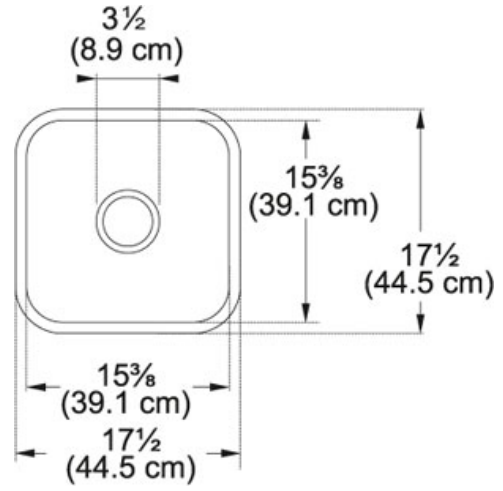

Cisterna CCK110-15 Fireclay Biscuit | 126.0066.137

FAMILY : Sinks | SERIE : Cisterna | MODEL : CCK110-15 | FINISH : Fireclay Biscuit | INSTALLATION TYPE : Undermount | STYLE : Traditional

TECHNICAL DATA

Minimum Cabinet Size 21"

Drain Opening 3 1/2"

Length overall 17 1/2"

Width overall 17 1/2"

Depth Overall 8 5/8"

Length of large bowl 15 3/8"

Width of large bowl 15 3/8"

Depth of large bowl 6 7/8"

Number of Bowls 1

Cutout Length 17 1/2"

Cutout Width 17 1/2"

Type of Fireclay