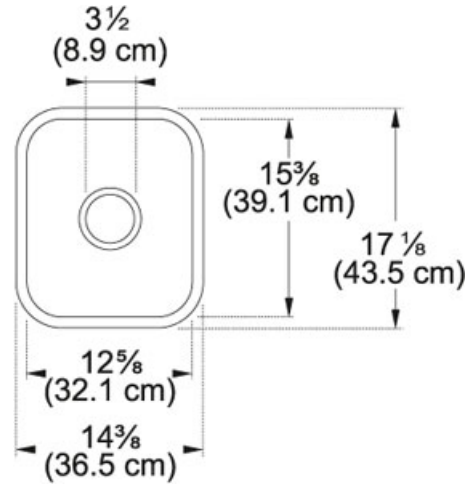

## TECHNICAL DATA

Minimum Cabinet Size	18"
Drain Opening	3 1/2"
Length overall	14 3/8"
Width overall	17 1/8"
Depth Overall	8 5/8"
Length of large bowl	12 5/8"
Width of large bowl	15 3/8"
Depth of large bowl	6 7/8"
Number of Bowls	1
Cutout Length	17 1/8"
Cutout Width	14 9/16"