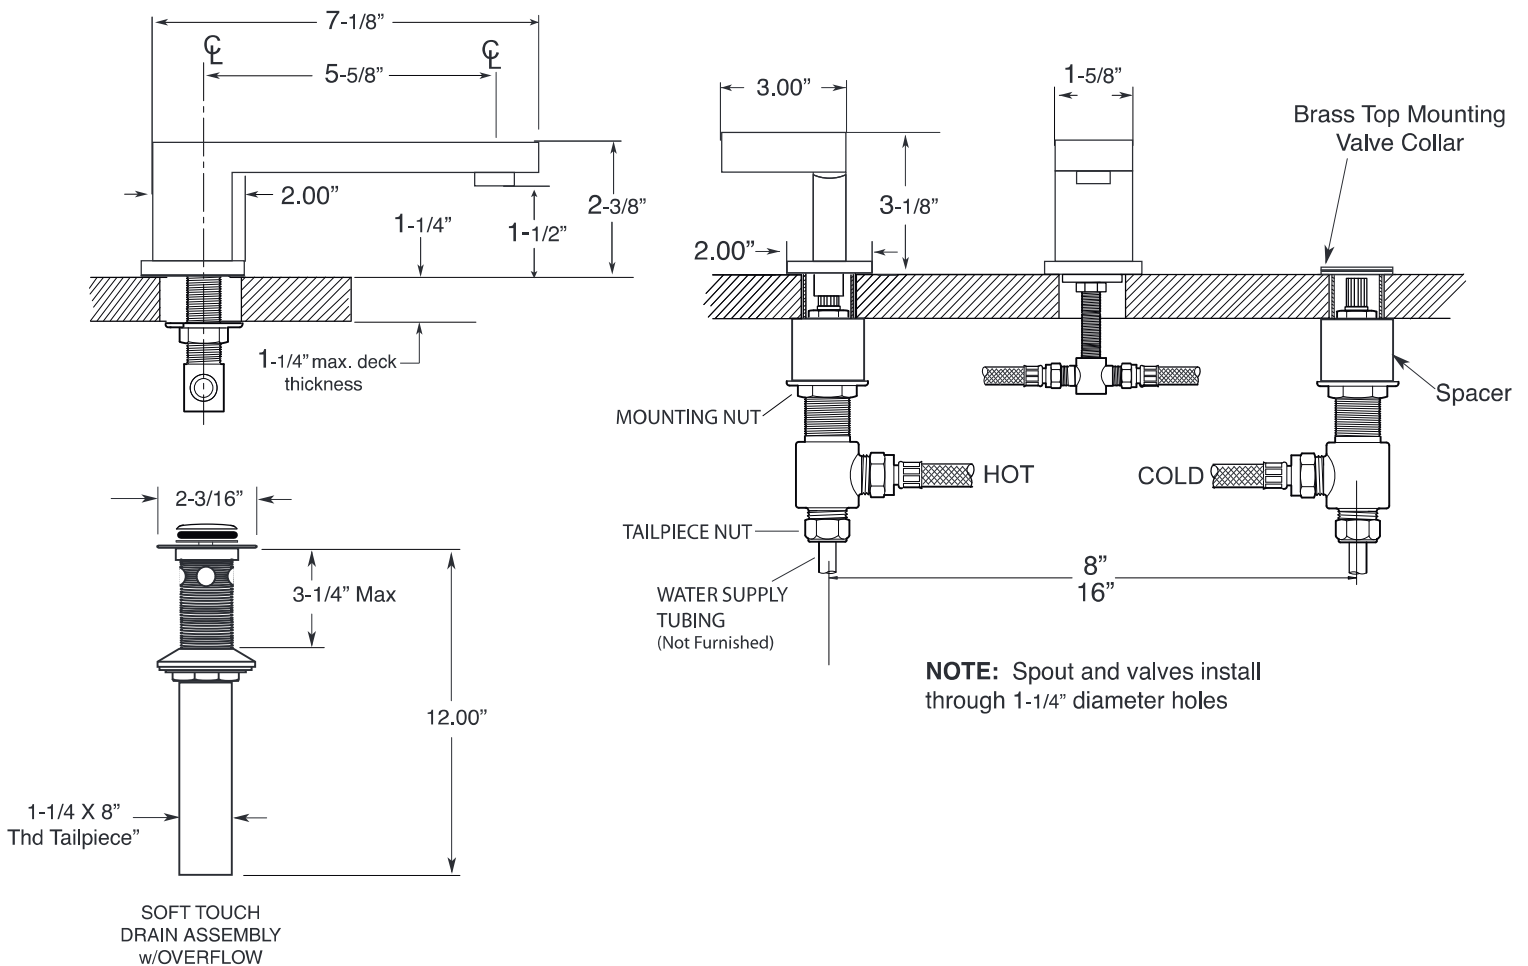

1.239508

Stix

FEATURES:

- All brass construction. Flexible hoses designed to be installed on 8" to 16" centers. Includes soft touch drain assembly.
- Square escutcheon with paddle style handles.
- 1/4-turn ceramic disc valve cartridge.
- Available in all finishes. Warranty varies according to finish selection.
- Standard aerator in spout is limited to 1.5gpm.
- Certified to meet or exceed the following codes and standards:
ASME A112.18.1/CSAB 125.1-2011

Note: Measurements are subject to change or cancellation. No responsibility is assumed for use of superseded or voided pages.

Parts List Stixx

Widespread Lavatory Set
1.239508

Note: Measurements are subject to change or cancellation. No responsibility is assumed for use of superseded or voided pages.