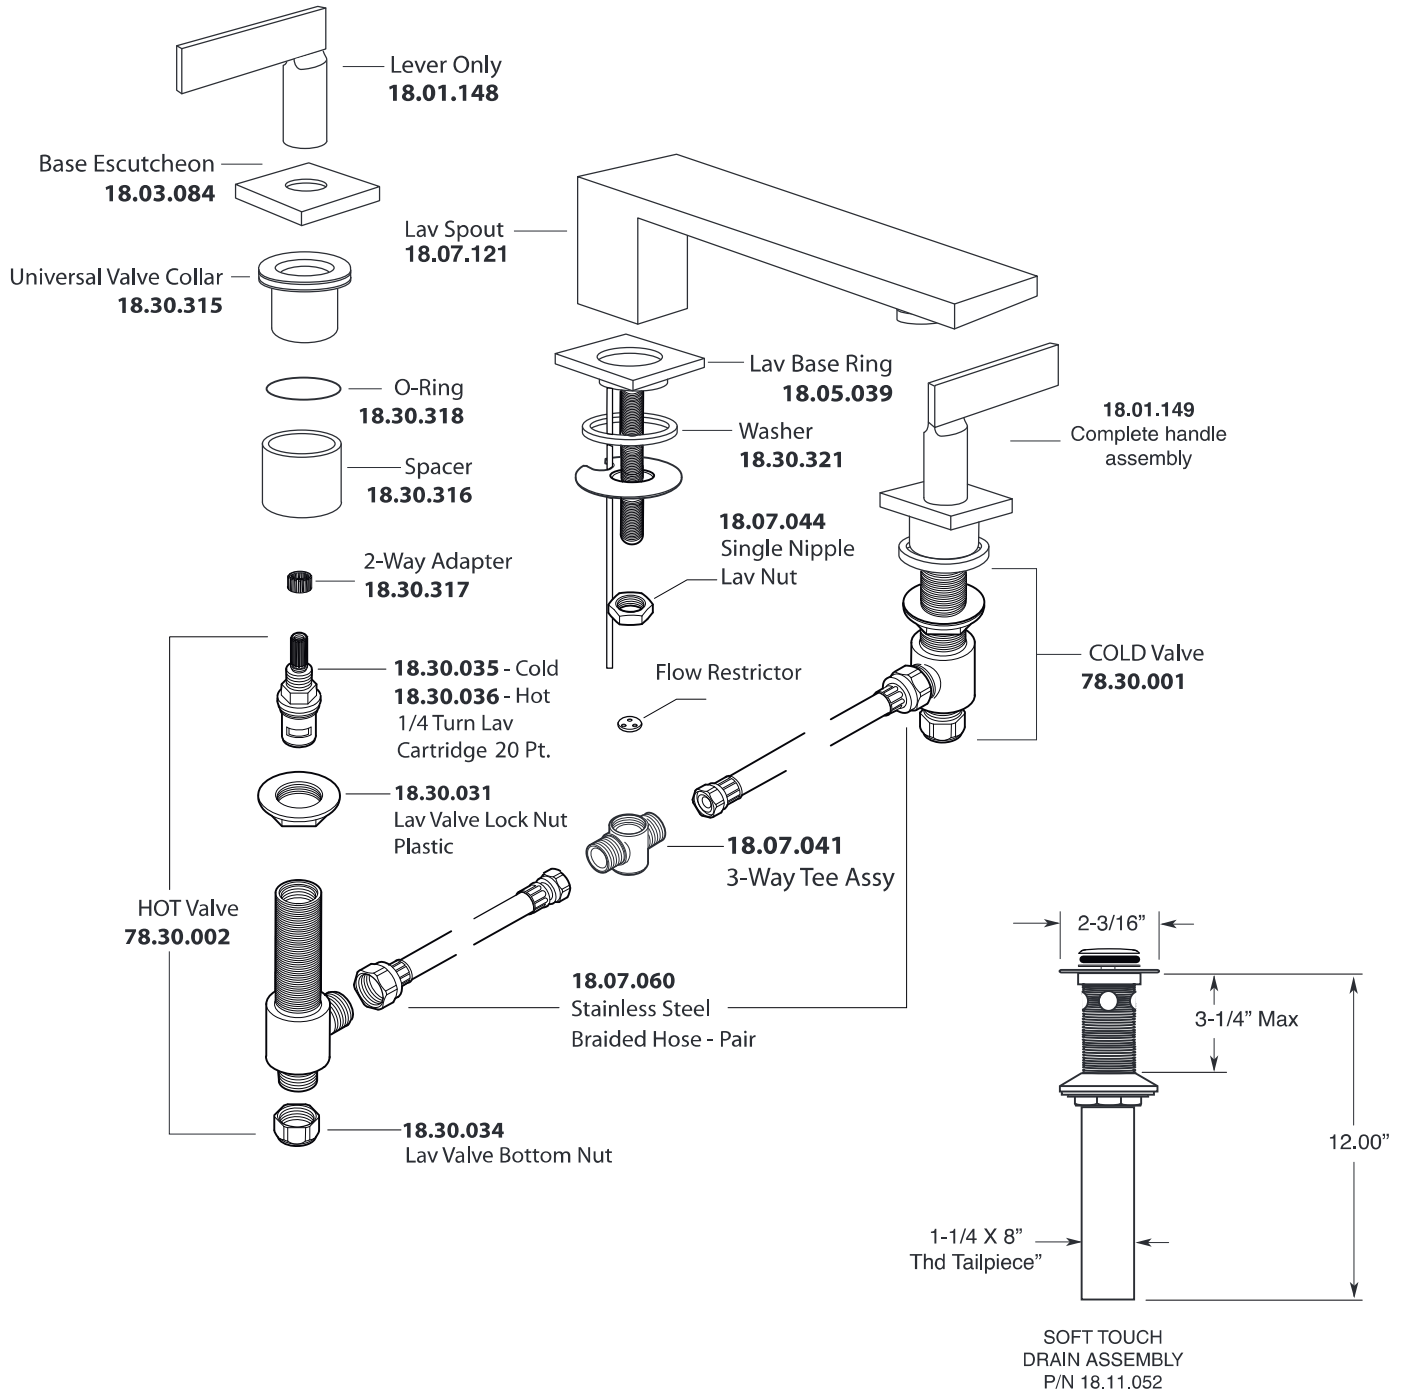

1.239508

Stix

FEATURES:

- All brass construction. Flexible hoses designed to be installed on 8" to 16" centers. Includes soft touch drain assembly.
- Square escutcheon with paddle style handles.
- 1/4-turn ceramic disc valve cartridge.
- Available in all finishes. Warranty varies according to finish selection.
- Standard aerator in spout is limited to 1.5gpm.
- Certified to meet or exceed the following codes and standards:
ASME A112.18.1/CSAB 125.1-2011

Note: Measurements are subject to change or cancellation. No responsibility is assumed for use of superseded or voided pages.

Parts List Stixx

Widespread Lavatory Set
1.239508

Note: Measurements are subject to change or cancellation. No responsibility is assumed for use of superseded or voided pages.