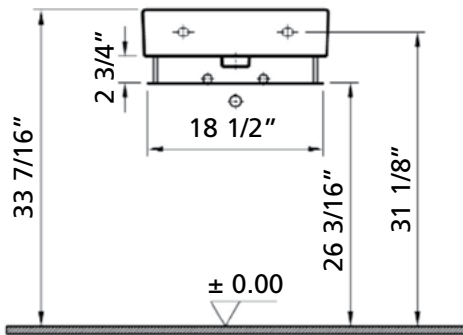

#1234-WH Shown

Nuo Vessel Sink

#1232 | 19 3/4" x 17 3/8" x 5"

In the NUO Vessel Sink, straight lines and sharp exterior angles are balanced by soft curves and gentle interior slopes. The result is a sink which blends some warmth into a cool modern design.

Related Products

#5214 City Monoblock
Lavatory Faucet

#1234-WH Shown

Nuo Vessel Sink

#1234 | 23 5/8" x 17 3/8" x 5"

In the NUO Vessel Sink, straight lines and sharp exterior angles are balanced by soft curves and gentle interior slopes. The result is a sink which blends some warmth into a cool modern design.