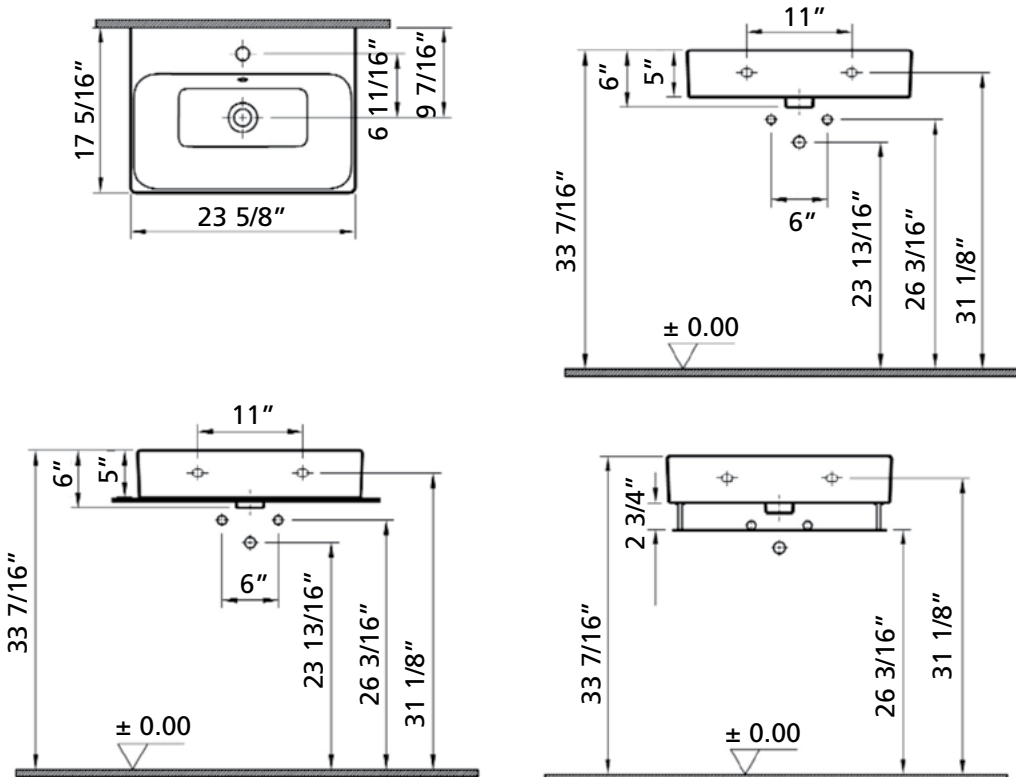

#1234-WH Shown

Nuo Vessel Sink

#1232 | 19 3/4" x 17 3/8" x 5"

In the NUO Vessel Sink, straight lines and sharp exterior angles are balanced by soft curves and gentle interior slopes. The result is a sink which blends some warmth into a cool modern design.

Related Products

#5214 City Monoblock
Lavatory Faucet

#1234-WH Shown

Nuo Vessel Sink

#1234 | 23 5/8" x 17 3/8" x 5"

In the NUO Vessel Sink, straight lines and sharp exterior angles are balanced by soft curves and gentle interior slopes. The result is a sink which blends some warmth into a cool modern design.

Rough-in dimensions may vary +/- 1/2" and are subject to change. No responsibility is assumed by Cheviot Products Inc. One Year Limited Warranty against manufacturer's defects.

Related Products

5220 Widespread
Lavatory Faucet