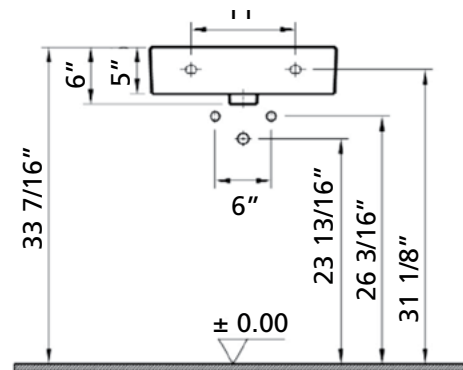

#1234-WH Shown

Nuo Vessel Sink

#1232 | 19 3/4" x 17 3/8" x 5"

In the NUO Vessel Sink, straight lines and sharp exterior angles are balanced by soft curves and gentle interior slopes. The result is a sink which blends some warmth into a cool modern design.

Construction
Fireclay Construction

Drillings
With Overflow Hole

Single Faucet Hole Drilling

Colours
White

Note
Rough-in dimensions may vary +/- 1/2" and are subject to change. No responsibility is assumed by Cheviot Products Inc. One Year Limited Warranty against manufacturer's defects.

Related Products

#5214 City Monoblock
Lavatory Faucet

#1234-WH Shown

Nuo Vessel Sink

#1234 | 23 5/8" x 17 3/8" x 5"

In the NUO Vessel Sink, straight lines and sharp exterior angles are balanced by soft curves and gentle interior slopes. The result is a sink which blends some warmth into a cool modern design.

Rough-in dimensions may vary +/- 1/2" and are subject to change. No responsibility is assumed by Cheviot Products Inc. One Year Limited Warranty against manufacturer's defects.

Related Products

5220 Widespread
Lavatory Faucet