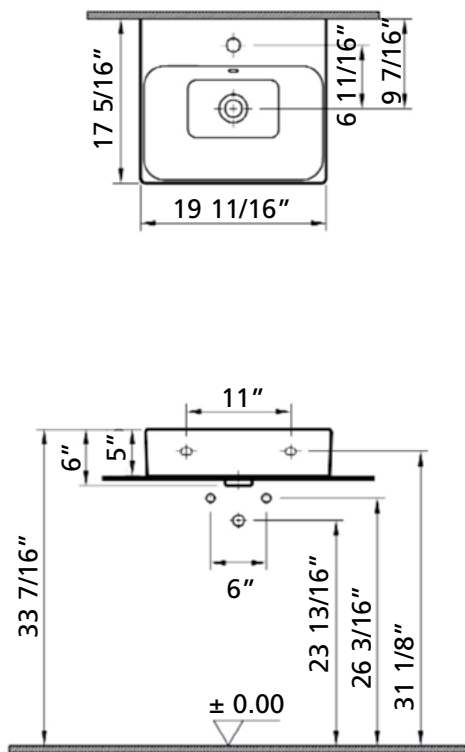

#1234-WH Shown

Nuo Vessel Sink

#1232 | 19 3/4" x 17 3/8" x 5"

In the NUO Vessel Sink, straight lines and sharp exterior angles are balanced by soft curves and gentle interior slopes. The result is a sink which blends some warmth into a cool modern design.

Construction
Fireclay Construction

Drillings
With Overflow Hole

Single Faucet Hole Drilling

Colours
White

Note
Rough-in dimensions may vary +/- 1/2" and are subject to change. No responsibility is assumed by Cheviot Products Inc. One Year Limited Warranty against manufacturer's defects.

Related Products

#5214 City Monoblock
Lavatory Faucet

#1234-WH Shown

Nuo Vessel Sink

#1234 | 23 5/8" x 17 3/8" x 5"

In the NUO Vessel Sink, straight lines and sharp exterior angles are balanced by soft curves and gentle interior slopes. The result is a sink which blends some warmth into a cool modern design.

Rough-in dimensions may vary +/- 1/2" and are subject to change. No responsibility is assumed by Cheviot Products Inc. One Year Limited Warranty against manufacturer's defects.

Related Products

5220 Widespread
Lavatory Faucet