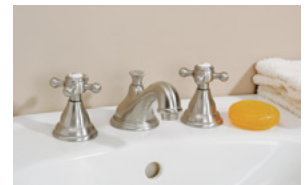

Cheviot Products fireclay lavatories are finely crafted for outstanding beauty and practicality. Fired onto each sink is a fine glaze of powdered glass to ensure a lifetime of durability, ease of cleaning, and resistance to bacteria and other microbes.

Construction

Fireclay Construction

Drillings

With Overflow Hole

8" Faucet Hole Drilling

Colours

White

Note

Rough-in dimensions may vary +/- 1/2" and are subject to change. No responsibility is assumed by Cheviot Products Inc. One Year Limited Warranty against manufacturer's defects.

Related Products

5220 Widespread
Lavatory Faucet